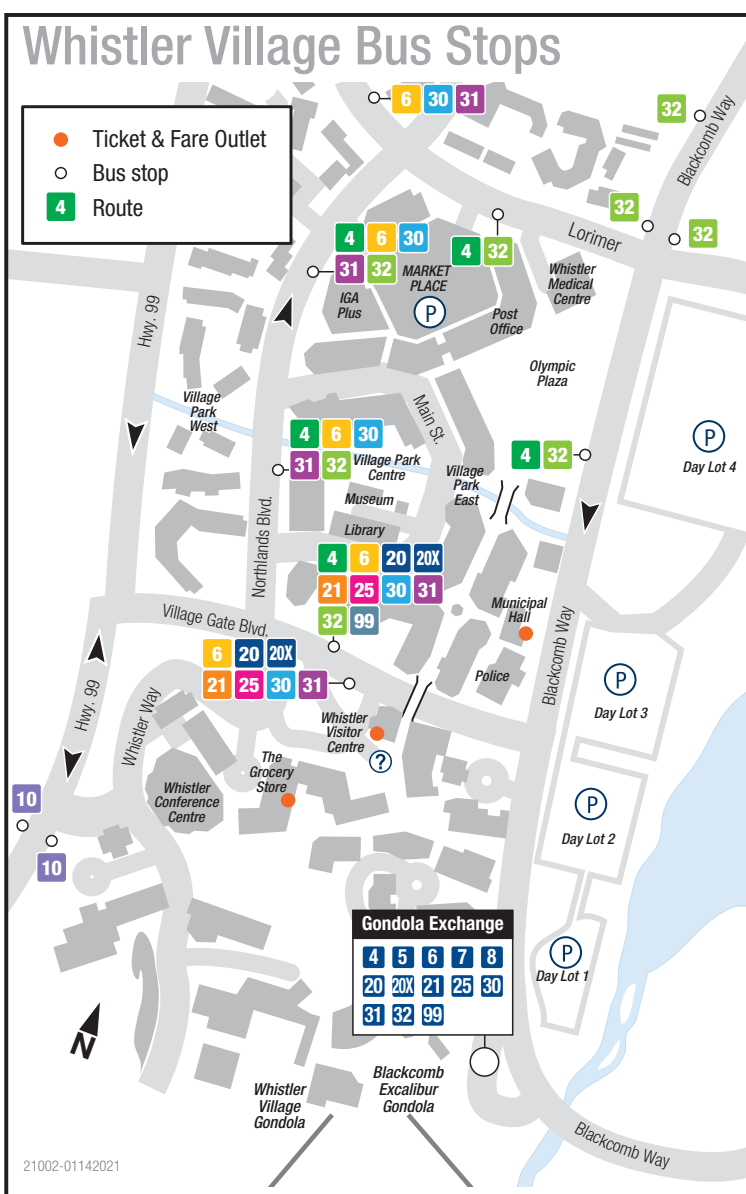

7 Staff Housing		Daily	
V	H	V	V
Blackcomb Gondola Transit Exch.			
5:45	5:50	5:55	5:55
6:27	6:32	6:37	6:37
6:45	6:50	6:55	6:55
7:00	7:05	7:10	7:10
7:25	7:30	7:35	7:35
7:45	7:50	7:55	7:55
8:05	8:10	8:15	8:15
8:45	8:50	8:55	8:55
4:03	4:08	4:13	4:13
4:33	4:38	4:43	4:43
5:06	5:11	5:16	5:16
5:33	5:38	5:43	5:43
6:03	6:08	6:13	6:13
6:26	6:31	6:36	6:36
6:53	6:58	7:03	7:03
7:06	7:11	7:16	7:16
7:33	7:38	7:43	7:43
8:00	8:05	8:10	8:10
8:26	8:31	8:36	8:36
8:40	8:45	8:50	8:50
9:00	9:05	9:10	9:10
9:20	9:25	9:30	9:30
9:40	9:45	9:50	9:50
10:00	10:05	10:10	10:10
10:20	10:25	10:30	10:30
10:40	10:45	10:50	10:50
11:00	11:05	11:10	11:10
11:20	11:25	11:30	11:30
11:40	11:45	11:50	11:50
12:10	12:15	12:20	12:20
12:20	12:25	12:30	12:30
12:40	12:45	12:50	12:50
1:07	1:12	1:17	1:17
1:20	1:25	1:30	1:30
1:40	1:45	1:50	1:50
2:10	2:16	2:21	2:21
2:40	2:45	2:50	2:50
* Complimentary trip times (see below)			

*7 Staff Housing Complimentary Shuttle Times
Nov. 20, 2021-April 3, 2022 between 6 p.m.-8 a.m.
During these times, service on 7 Staff Housing is free.
This is a project sponsored by Whistler Blackcomb.

Follow @WhistlerTransit and stay up to date on customer alerts and helpful transit info.

Visit nextride.whistler.bctransit.com to find out when your next bus will arrive in real-time.

Fares subject to change

Cash All fares $ 2.50
Please have exact change ready.