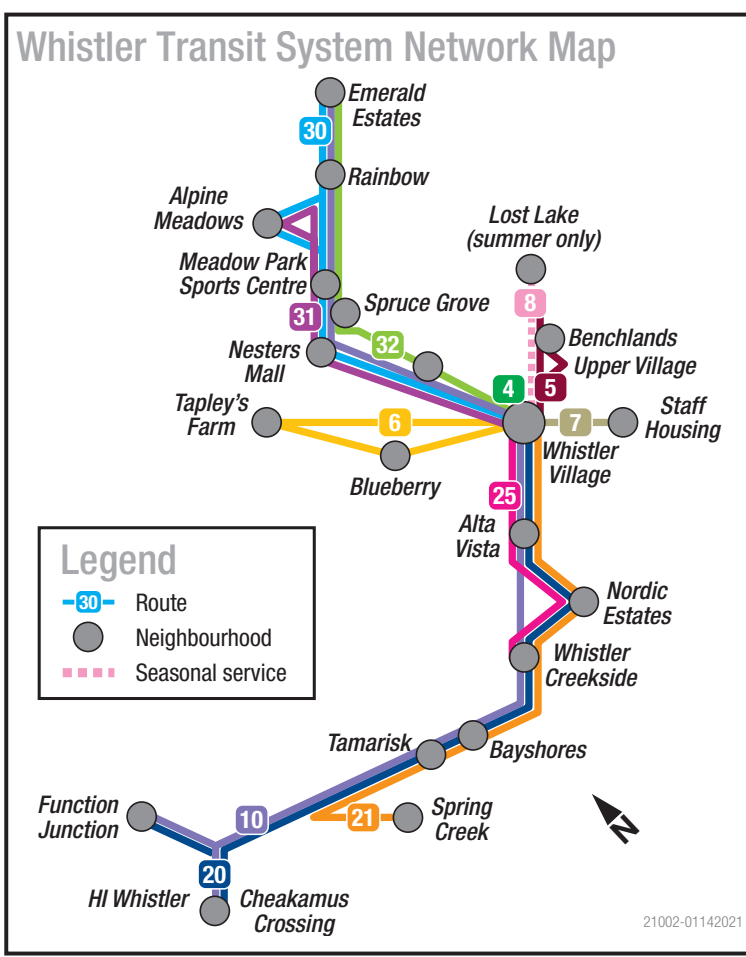

Complimentary Service on the 4 Marketplace, 5 Upper Village/Benchlands, and 8 Lost Lake Shuttles is sponsored by the Province of British Columbia's Resort Municipality Initiative.