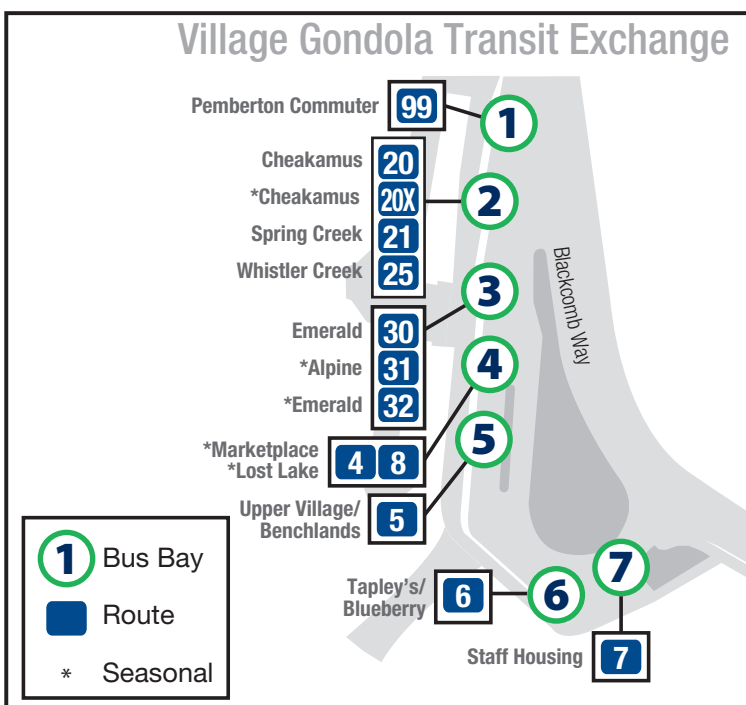

7 Staff Housing		Daily	
V	H	V	V
Blackcomb Gondola Transit Exch.			
5:45	5:50	5:55	5:55
6:27	6:32	6:37	6:37
6:45	6:50	6:55	6:55
7:00	7:05	7:10	7:10
7:25	7:30	7:35	7:35
7:45	7:50	7:55	7:55
8:05	8:10	8:15	8:15
8:45	8:50	8:55	8:55
4:03	4:08	4:13	4:13
4:33	4:38	4:43	4:43
5:06	5:11	5:16	5:16
5:33	5:38	5:43	5:43
6:03	6:08	6:13	6:13
6:26	6:31	6:36	6:36
6:53	6:58	7:03	7:03
7:06	7:11	7:16	7:16
7:33	7:38	7:43	7:43
8:00	8:05	8:10	8:10
8:26	8:31	8:36	8:36
8:40	8:45	8:50	8:50
9:00	9:05	9:10	9:10
9:20	9:25	9:30	9:30
9:40	9:45	9:50	9:50
10:00	10:05	10:10	10:10
10:20	10:25	10:30	10:30
10:40	10:45	10:50	10:50
11:00	11:05	11:10	11:10
11:20	11:25	11:30	11:30
11:40	11:45	11:50	11:50
12:10	12:15	12:20	12:20
12:20	12:25	12:30	12:30
12:40	12:45	12:50	12:50
1:07	1:12	1:17	1:17
1:20	1:25	1:30	1:30
1:40	1:45	1:50	1:50
2:10	2:16	2:21	2:21
2:40	2:45	2:50	2:50
* Complimentary trip times (see below)			

*7 Staff Housing Complimentary Shuttle Times
Nov. 20, 2021-April 3, 2022 between 6 p.m.-8 a.m.
During these times, service on 7 Staff Housing is free.
This is a project sponsored by Whistler Blackcomb.

Follow @WhistlerTransit and stay up to date on customer alerts and helpful transit info.

Visit nextride.whistler.bctransit.com to find out when your next bus will arrive in real-time.

Fares subject to change

Cash All fares $ 2.50
Please have exact change ready.