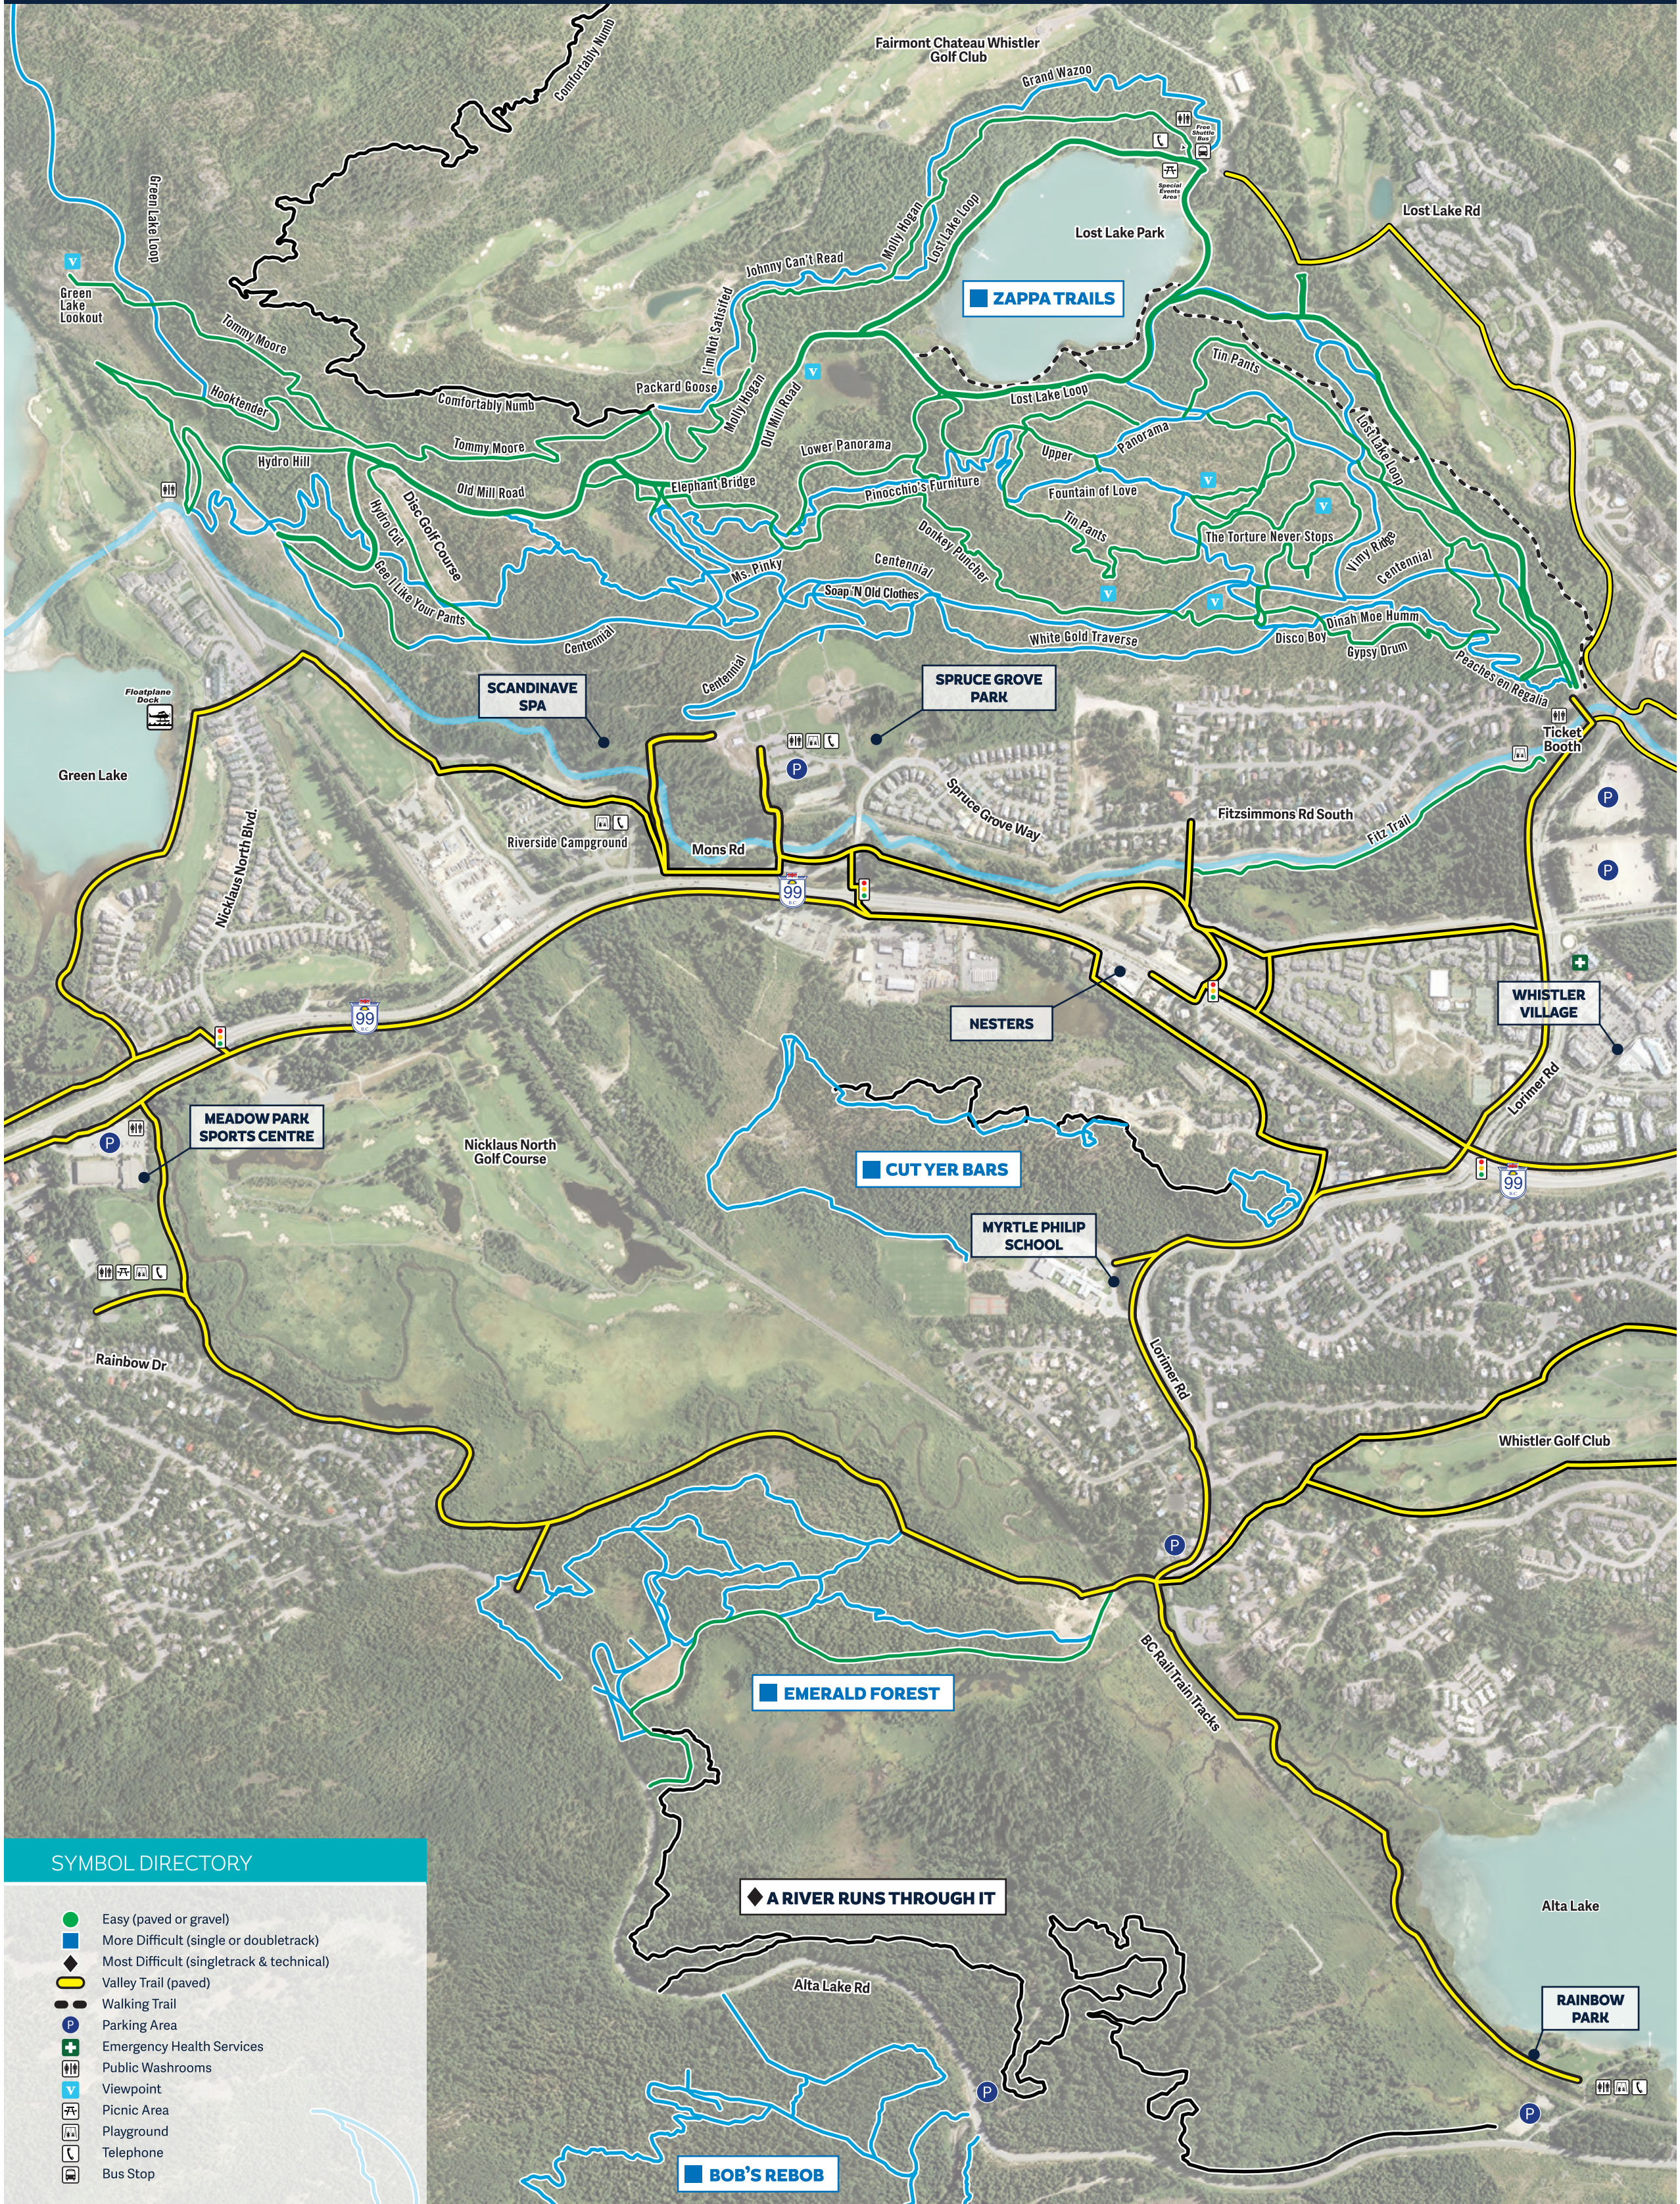

WHISTLER VALLEY SINGLETRACK

SYMBOL DIRECTORY

- Easy (paved or gravel)
- More Difficult (single or doubletrack)
- ◆ Most Difficult (singletrack & technical)
- Valley Trail (paved)
- Walking Trail
- P Parking Area
- + Emergency Health Services
- W Public Washrooms
- v Viewpoint
- P Picnic Area
- P Playground
- T Telephone
- B Bus Stop