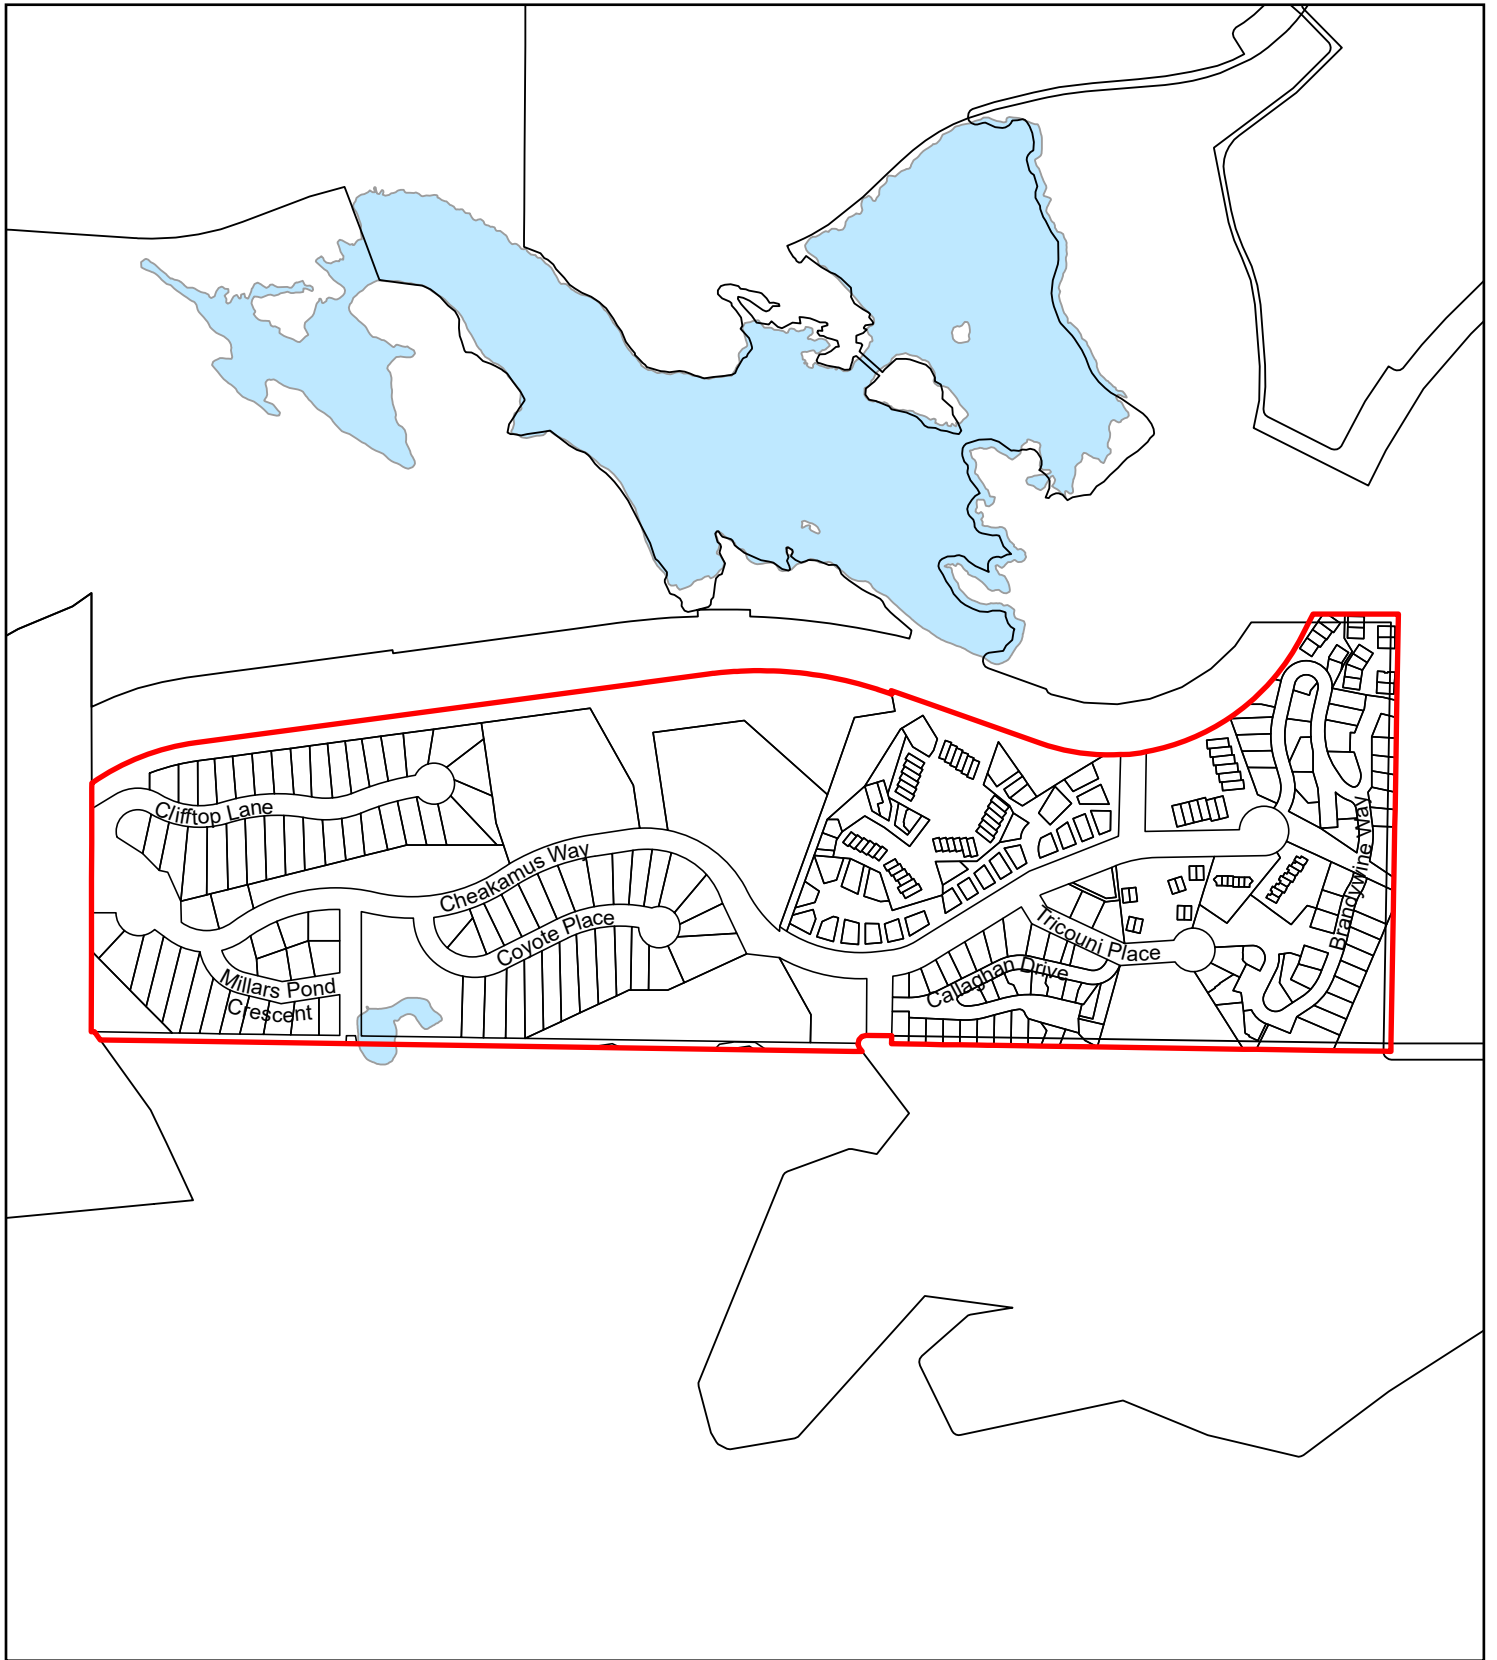

RMOW Neighbourhoods

WHISTLER

**ALPINE MEADOWS
NORTH**

**ALPINE MEADOWS
SOUTH**

ALTA LAKE STATION

ALTA VISTA

**BAYSHORES &
MILLAR'S POND**

**BLACKCOMB
BENCHLANDS NORTH**

**BLACKCOMB
BENCHLANDS SOUTH**

BLUEBERRY HILL

**BRIO & SUNRIDGE
PLATEAU**

CHEAKAMUS CROSSING

EMERALD ESTATES

FUNCTION JUNCTION

KADENWOOD

NESTERS CROSSING

**NESTERS, WHITE
GOLD, & SPRUCE
GROVE**

NICKLAUS NORTH

NITA LAKE ESTATES

**RAINBOW & BAXTER
CREEK**

RAINBOW PARK

SPRING CREEK

STONEBRIDGE

TWIN LAKES

VILLAGE

VILLAGE NORTH

WEDGE PARK

**WHISTLER CAY
ESTATES & TAPLEY'S**

WHISTLER CAY HEIGHTS

**WHISTLER CREEK &
WAYSIDE**

**WHISTLER CREEK
NORTH**

**WHISTLER CREEK
SOUTH**