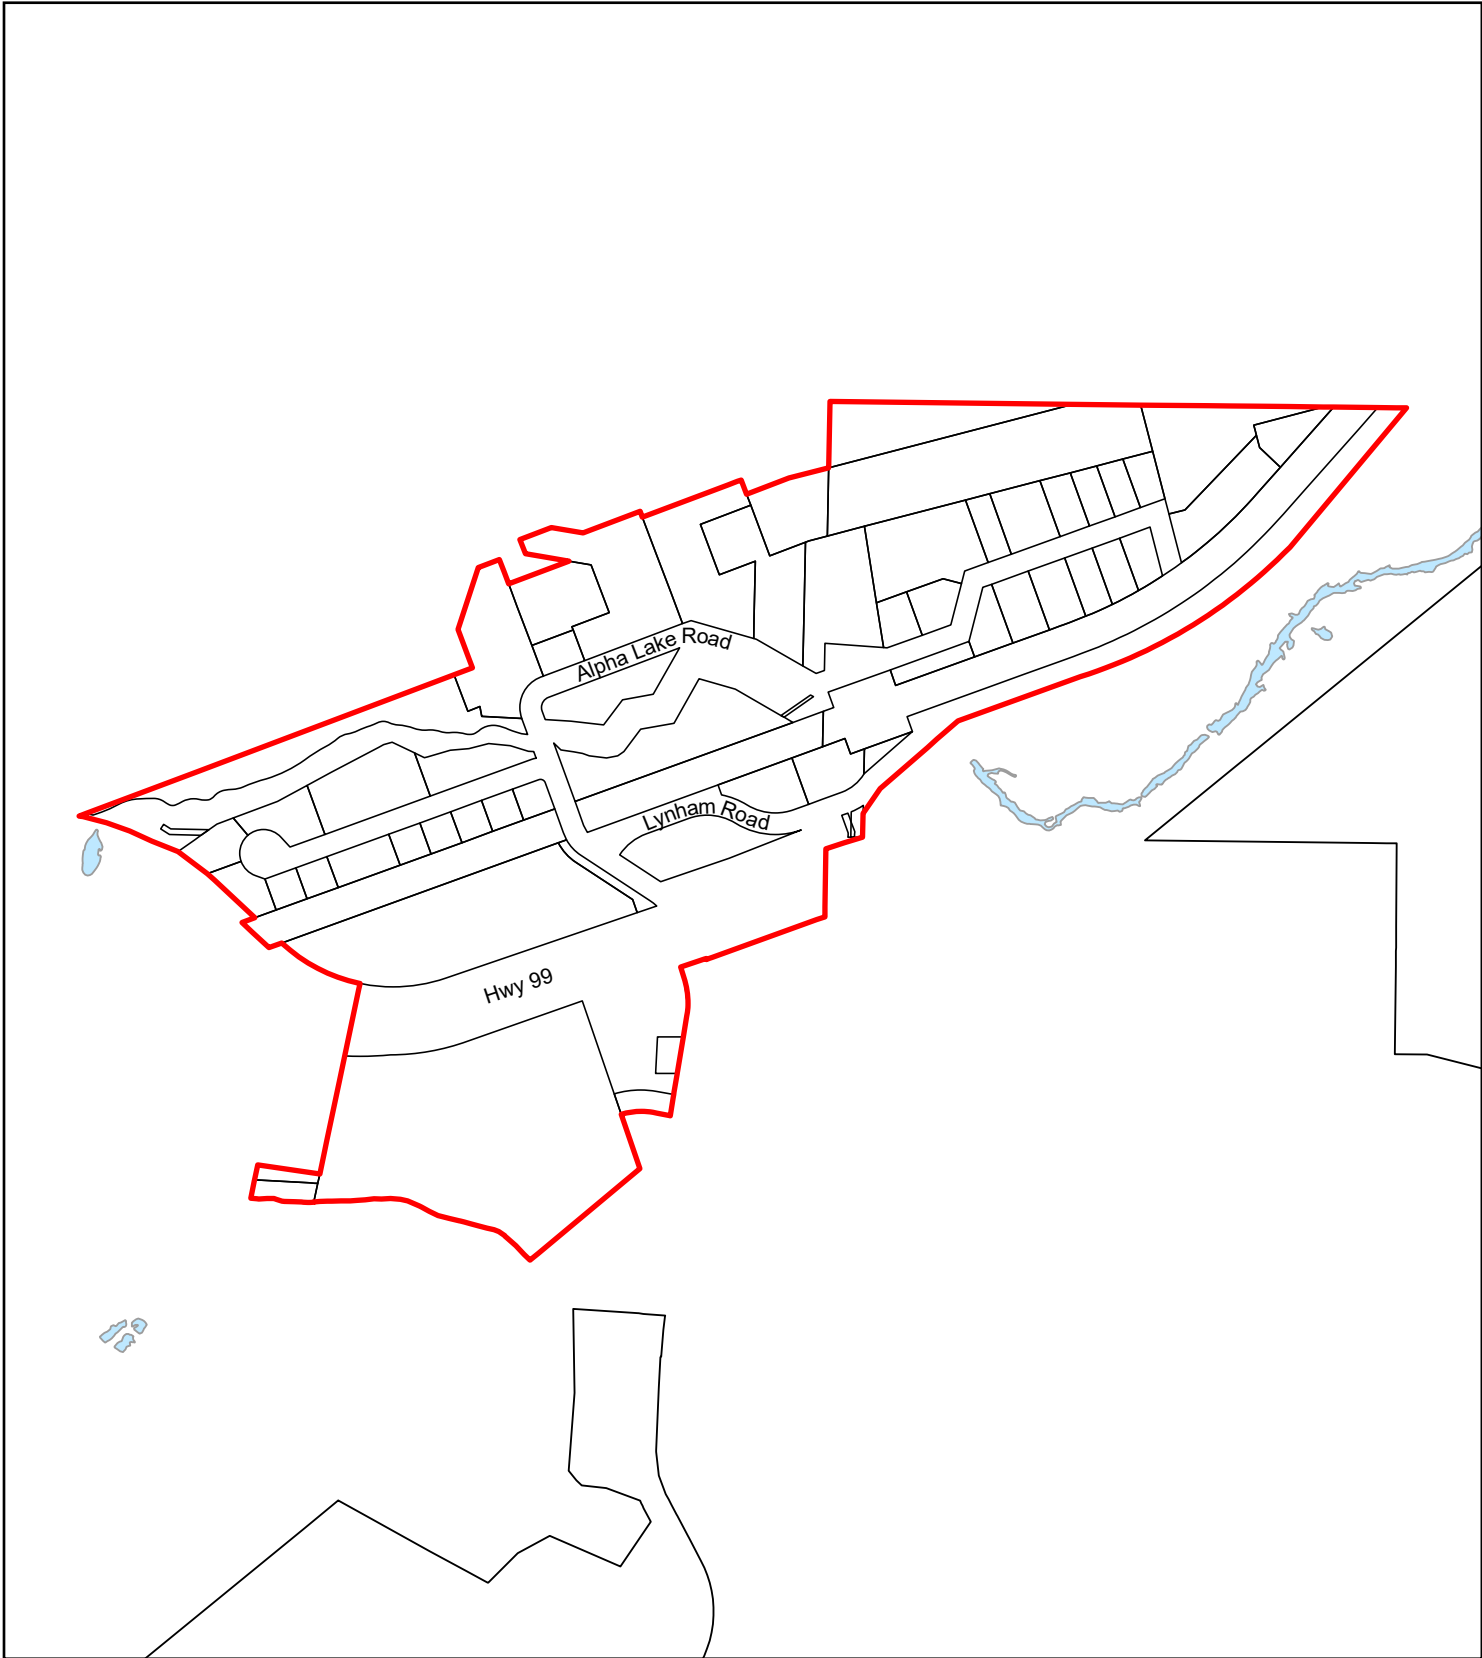

RMOW Neighbourhoods

WHISTLER

**ALPINE MEADOWS
NORTH**

**ALPINE MEADOWS
SOUTH**

ALTA LAKE STATION

ALTA VISTA

**BAYSHORES &
MILLAR'S POND**

**BLACKCOMB
BENCHLANDS NORTH**

**BLACKCOMB
BENCHLANDS SOUTH**

BLUEBERRY HILL

**BRIO & SUNRIDGE
PLATEAU**

CHEAKAMUS CROSSING

EMERALD ESTATES

FUNCTION JUNCTION

KADENWOOD

NESTERS CROSSING

**NESTERS, WHITE
GOLD, & SPRUCE
GROVE**

NICKLAUS NORTH

NITA LAKE ESTATES

**RAINBOW & BAXTER
CREEK**

RAINBOW PARK

SPRING CREEK

STONEBRIDGE

TWIN LAKES

VILLAGE

VILLAGE NORTH

WEDGE PARK

**WHISTLER CAY
ESTATES & TAPLEY'S**

WHISTLER CAY HEIGHTS

**WHISTLER CREEK &
WAYSIDE**

**WHISTLER CREEK
NORTH**

**WHISTLER CREEK
SOUTH**