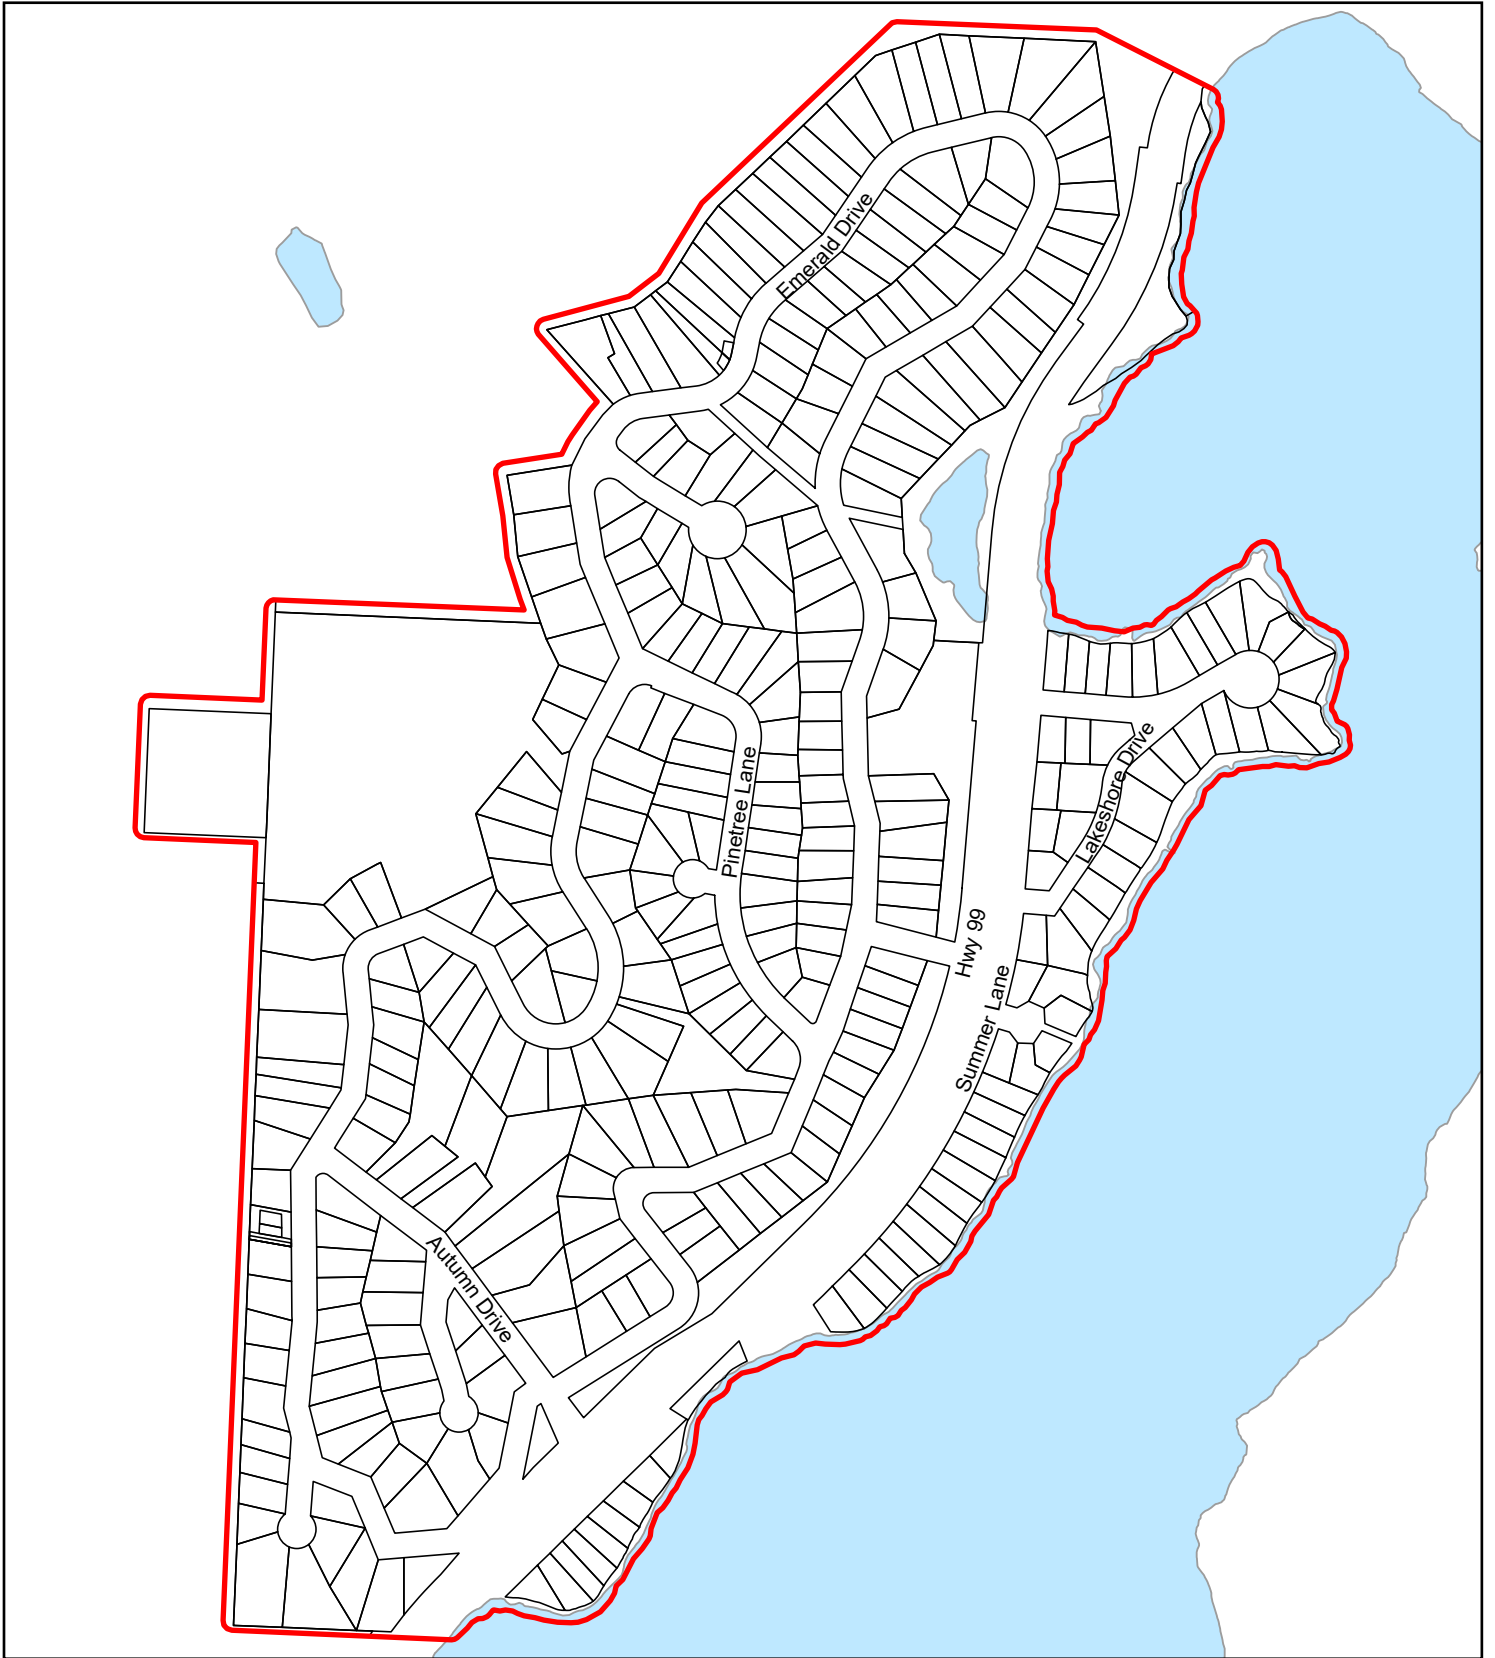

RMOW Neighbourhoods

WHISTLER

**ALPINE MEADOWS
NORTH**

**ALPINE MEADOWS
SOUTH**

ALTA LAKE STATION

ALTA VISTA

**BAYSHORES &
MILLAR'S POND**

**BLACKCOMB
BENCHLANDS NORTH**

**BLACKCOMB
BENCHLANDS SOUTH**

BLUEBERRY HILL

**BRIO & SUNRIDGE
PLATEAU**

CHEAKAMUS CROSSING

EMERALD ESTATES

FUNCTION JUNCTION

KADENWOOD

NESTERS CROSSING

**NESTERS, WHITE
GOLD, & SPRUCE
GROVE**

NICKLAUS NORTH

NITA LAKE ESTATES

**RAINBOW & BAXTER
CREEK**

RAINBOW PARK

SPRING CREEK

STONEBRIDGE

TWIN LAKES

VILLAGE

VILLAGE NORTH

WEDGE PARK

**WHISTLER CAY
ESTATES & TAPLEY'S**

WHISTLER CAY HEIGHTS

**WHISTLER CREEK &
WAYSIDE**

**WHISTLER CREEK
NORTH**

**WHISTLER CREEK
SOUTH**