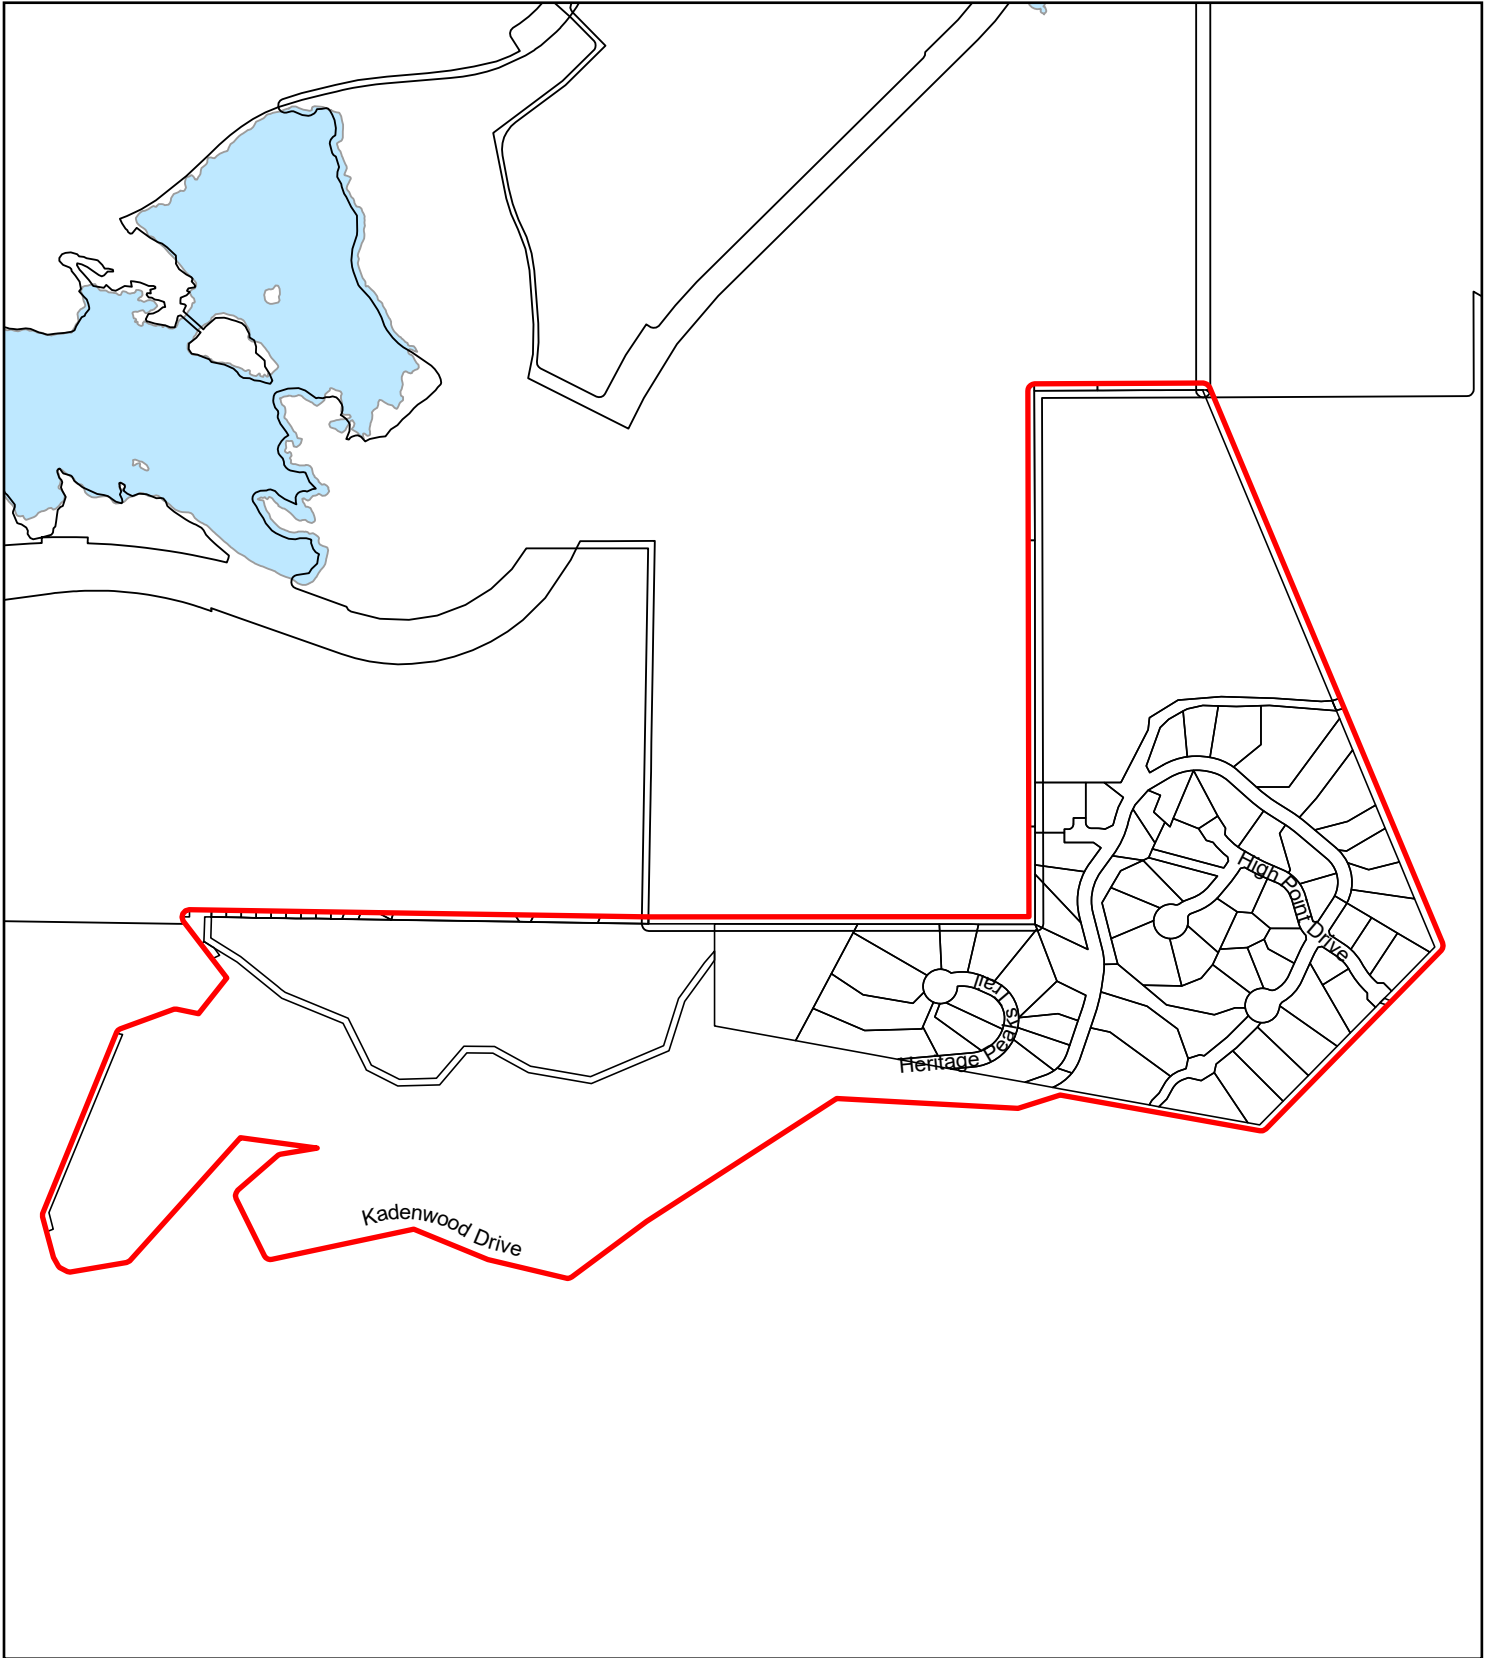

RMOW Neighbourhoods

WHISTLER

**ALPINE MEADOWS
NORTH**

**ALPINE MEADOWS
SOUTH**

ALTA LAKE STATION

ALTA VISTA

**BAYSHORES &
MILLAR'S POND**

**BLACKCOMB
BENCHLANDS NORTH**

**BLACKCOMB
BENCHLANDS SOUTH**

BLUEBERRY HILL

**BRIO & SUNRIDGE
PLATEAU**

CHEAKAMUS CROSSING

EMERALD ESTATES

FUNCTION JUNCTION

KADENWOOD

NESTERS CROSSING

**NESTERS, WHITE
GOLD, & SPRUCE
GROVE**

NICKLAUS NORTH

NITA LAKE ESTATES

**RAINBOW & BAXTER
CREEK**

RAINBOW PARK

SPRING CREEK

STONEBRIDGE

TWIN LAKES