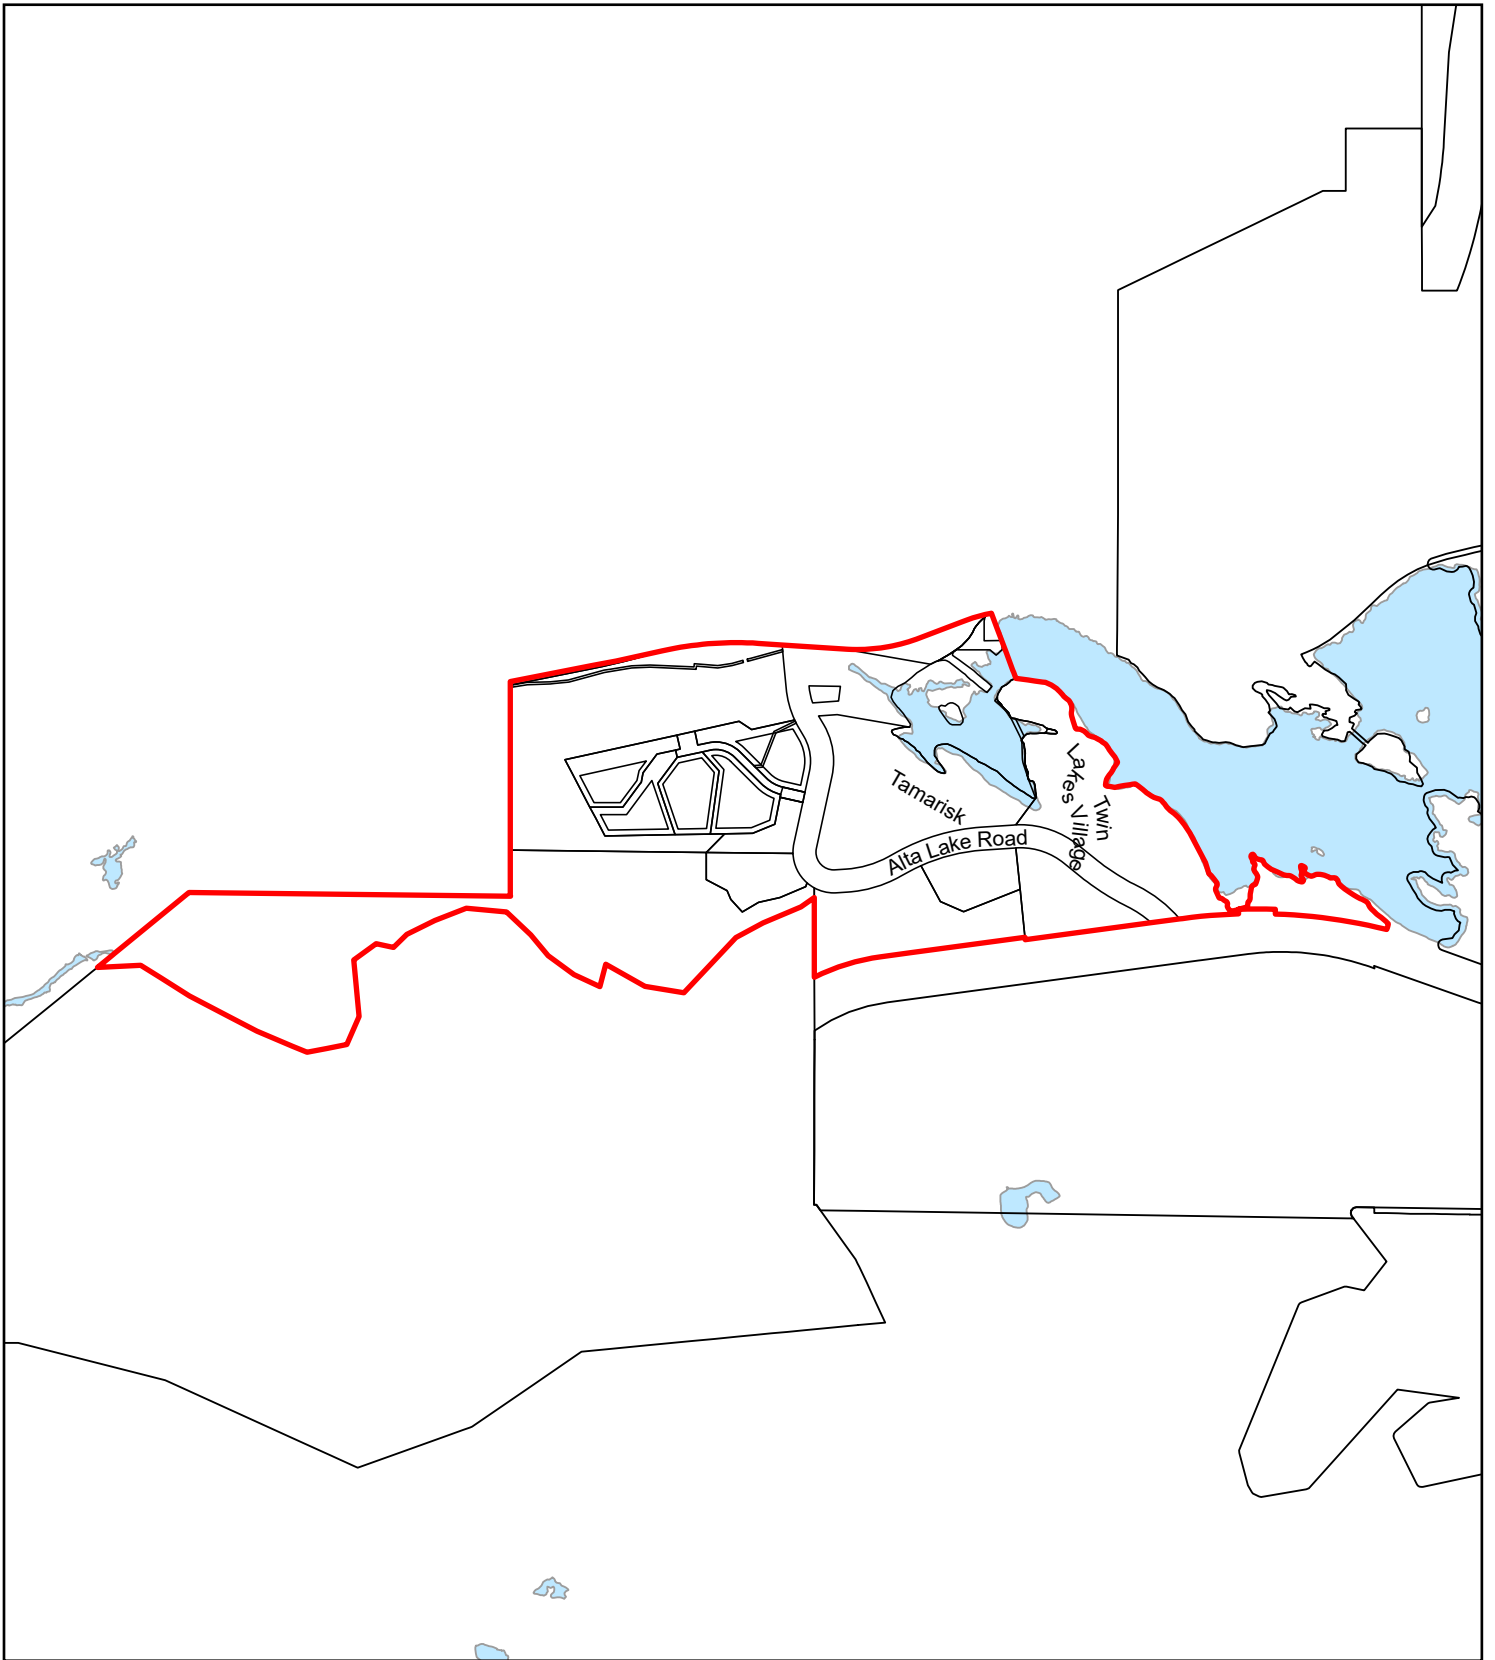

RMOW Neighbourhoods

WHISTLER

**ALPINE MEADOWS
NORTH**

**ALPINE MEADOWS
SOUTH**

ALTA LAKE STATION

ALTA VISTA

**BAYSHORES &
MILLAR'S POND**

**BLACKCOMB
BENCHLANDS NORTH**

**BLACKCOMB
BENCHLANDS SOUTH**

BLUEBERRY HILL

**BRIO & SUNRIDGE
PLATEAU**

CHEAKAMUS CROSSING

EMERALD ESTATES

FUNCTION JUNCTION

KADENWOOD

NESTERS CROSSING

**NESTERS, WHITE
GOLD, & SPRUCE
GROVE**

NICKLAUS NORTH

NITA LAKE ESTATES

**RAINBOW & BAXTER
CREEK**

RAINBOW PARK

SPRING CREEK

STONEBRIDGE

TWIN LAKES

VILLAGE

VILLAGE NORTH

WEDGE PARK

**WHISTLER CAY
ESTATES & TAPLEY'S**

WHISTLER CAY HEIGHTS

**WHISTLER CREEK &
WAYSIDE**

**WHISTLER CREEK
NORTH**

**WHISTLER CREEK
SOUTH**