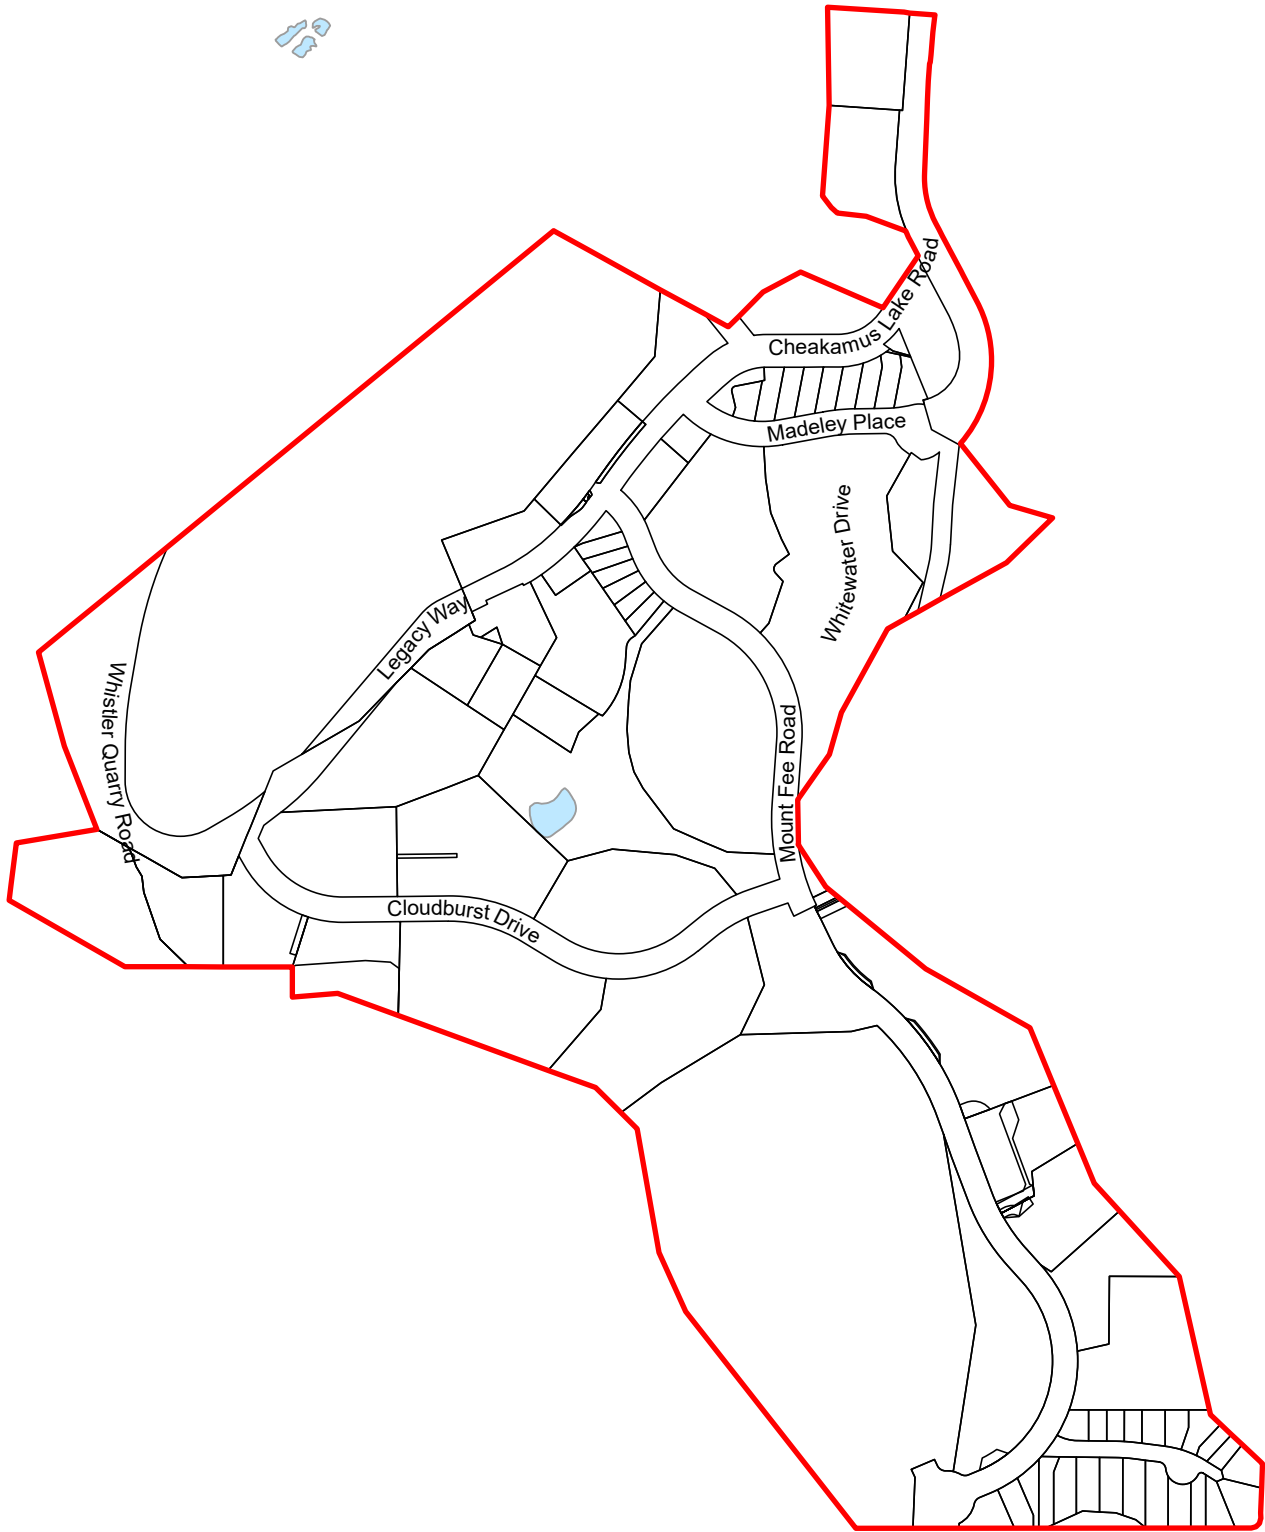

RMOW Neighbourhoods

WHISTLER

**ALPINE MEADOWS
NORTH**

**ALPINE MEADOWS
SOUTH**

ALTA LAKE STATION

ALTA VISTA

**BAYSHORES &
MILLAR'S POND**

**BLACKCOMB
BENCHLANDS NORTH**

**BLACKCOMB
BENCHLANDS SOUTH**

BLUEBERRY HILL

**BRIO & SUNRIDGE
PLATEAU**

CHEAKAMUS CROSSING

EMERALD ESTATES

FUNCTION JUNCTION

KADENWOOD

NESTERS CROSSING

**NESTERS, WHITE
GOLD, & SPRUCE
GROVE**

NICKLAUS NORTH

NITA LAKE ESTATES

**RAINBOW & BAXTER
CREEK**

RAINBOW PARK

SPRING CREEK

STONEBRIDGE

TWIN LAKES

VILLAGE

VILLAGE NORTH

WEDGE PARK

**WHISTLER CAY
ESTATES & TAPLEY'S**

WHISTLER CAY HEIGHTS

**WHISTLER CREEK &
WAYSIDE**

**WHISTLER CREEK
NORTH**

**WHISTLER CREEK
SOUTH**