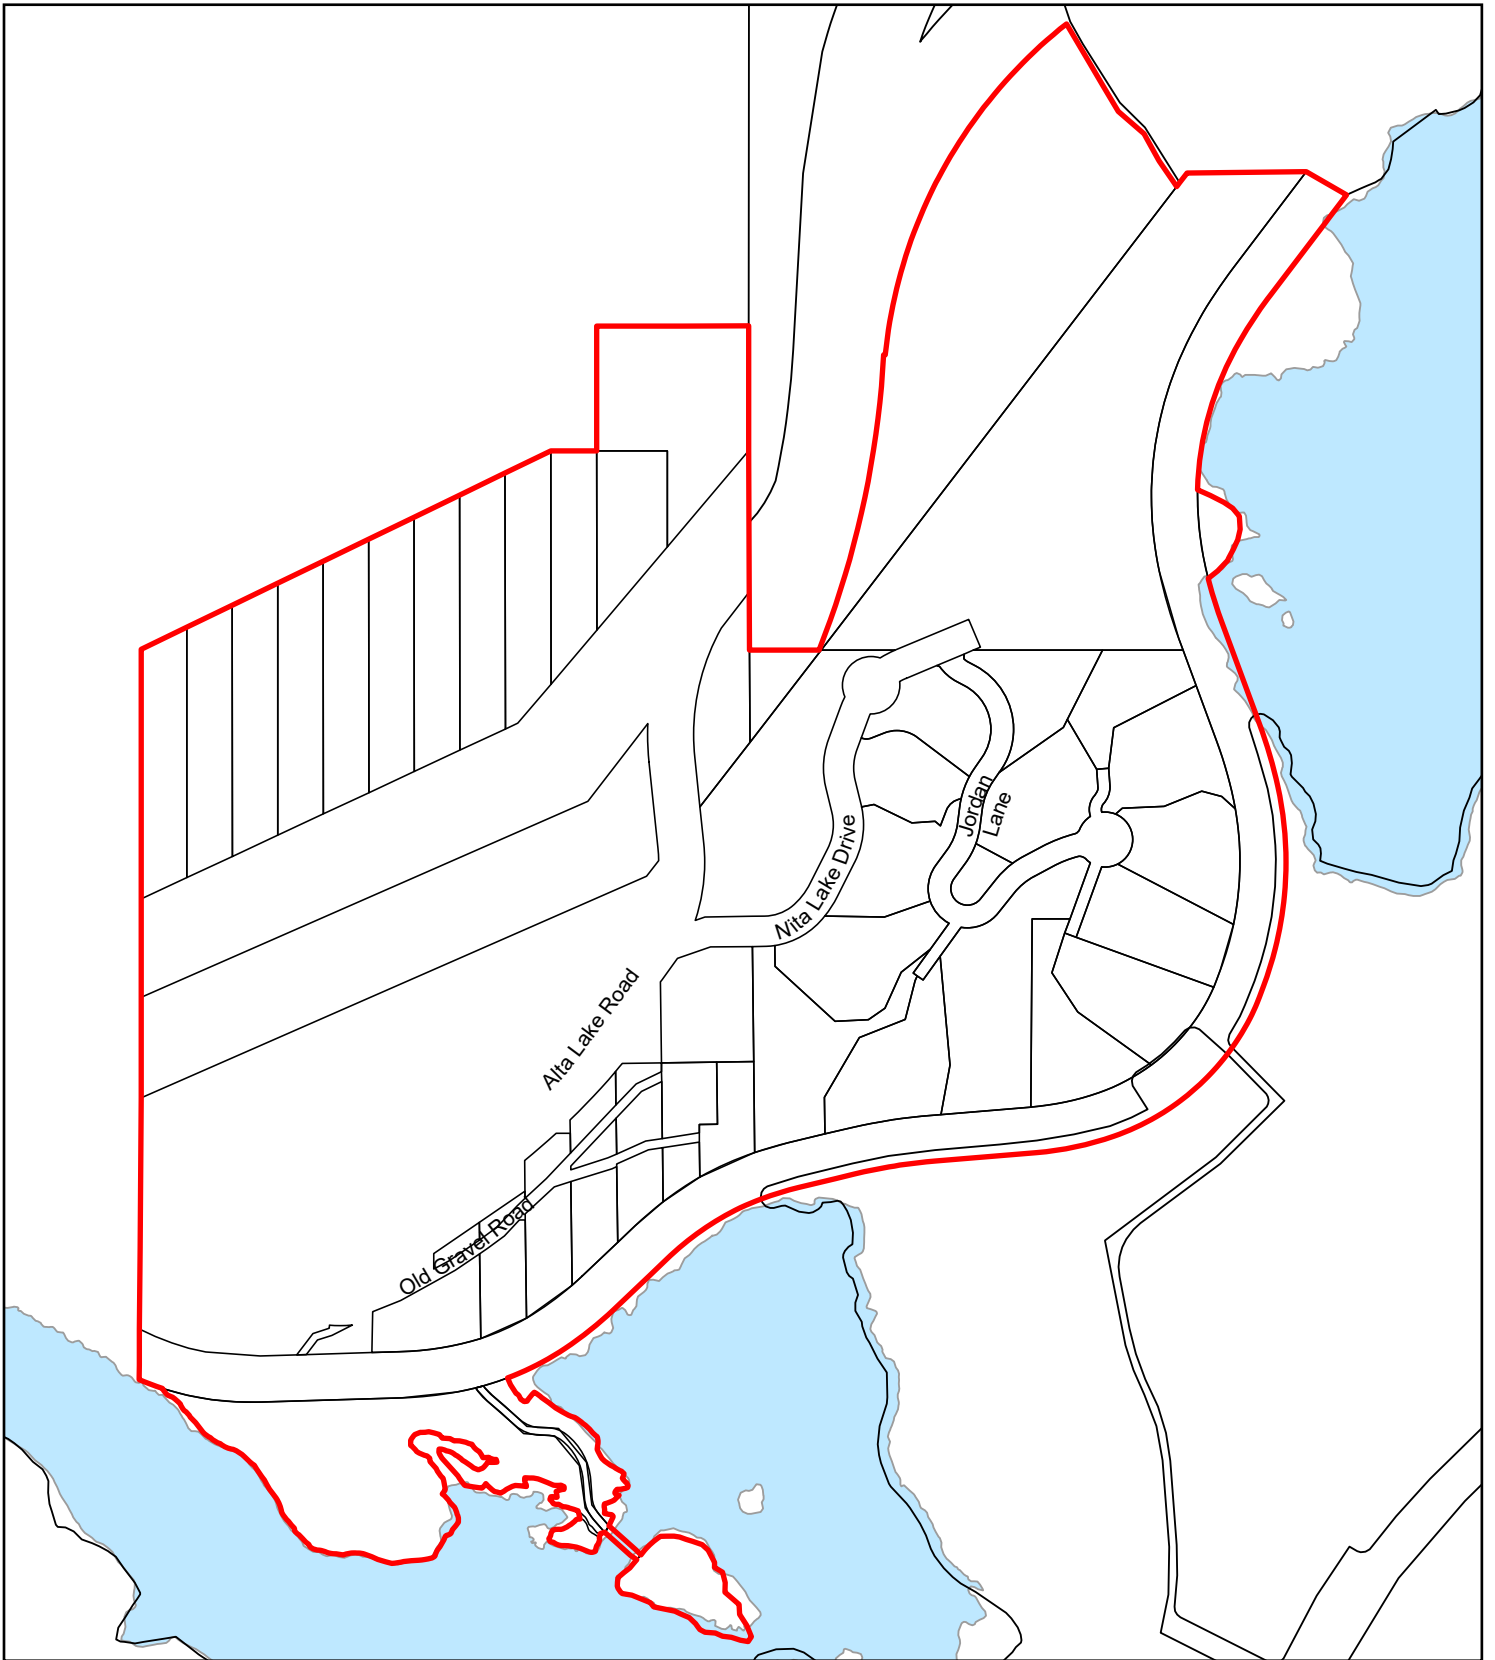

RMOW Neighbourhoods

WHISTLER

**ALPINE MEADOWS
NORTH**

**ALPINE MEADOWS
SOUTH**

ALTA LAKE STATION

ALTA VISTA

**BAYSHORES &
MILLAR'S POND**

**BLACKCOMB
BENCHLANDS NORTH**

**BLACKCOMB
BENCHLANDS SOUTH**

BLUEBERRY HILL

**BRIO & SUNRIDGE
PLATEAU**

CHEAKAMUS CROSSING

EMERALD ESTATES

FUNCTION JUNCTION

KADENWOOD

NESTERS CROSSING

**NESTERS, WHITE
GOLD, & SPRUCE
GROVE**

NICKLAUS NORTH

NITA LAKE ESTATES

**RAINBOW & BAXTER
CREEK**

RAINBOW PARK

SPRING CREEK

STONEBRIDGE

TWIN LAKES