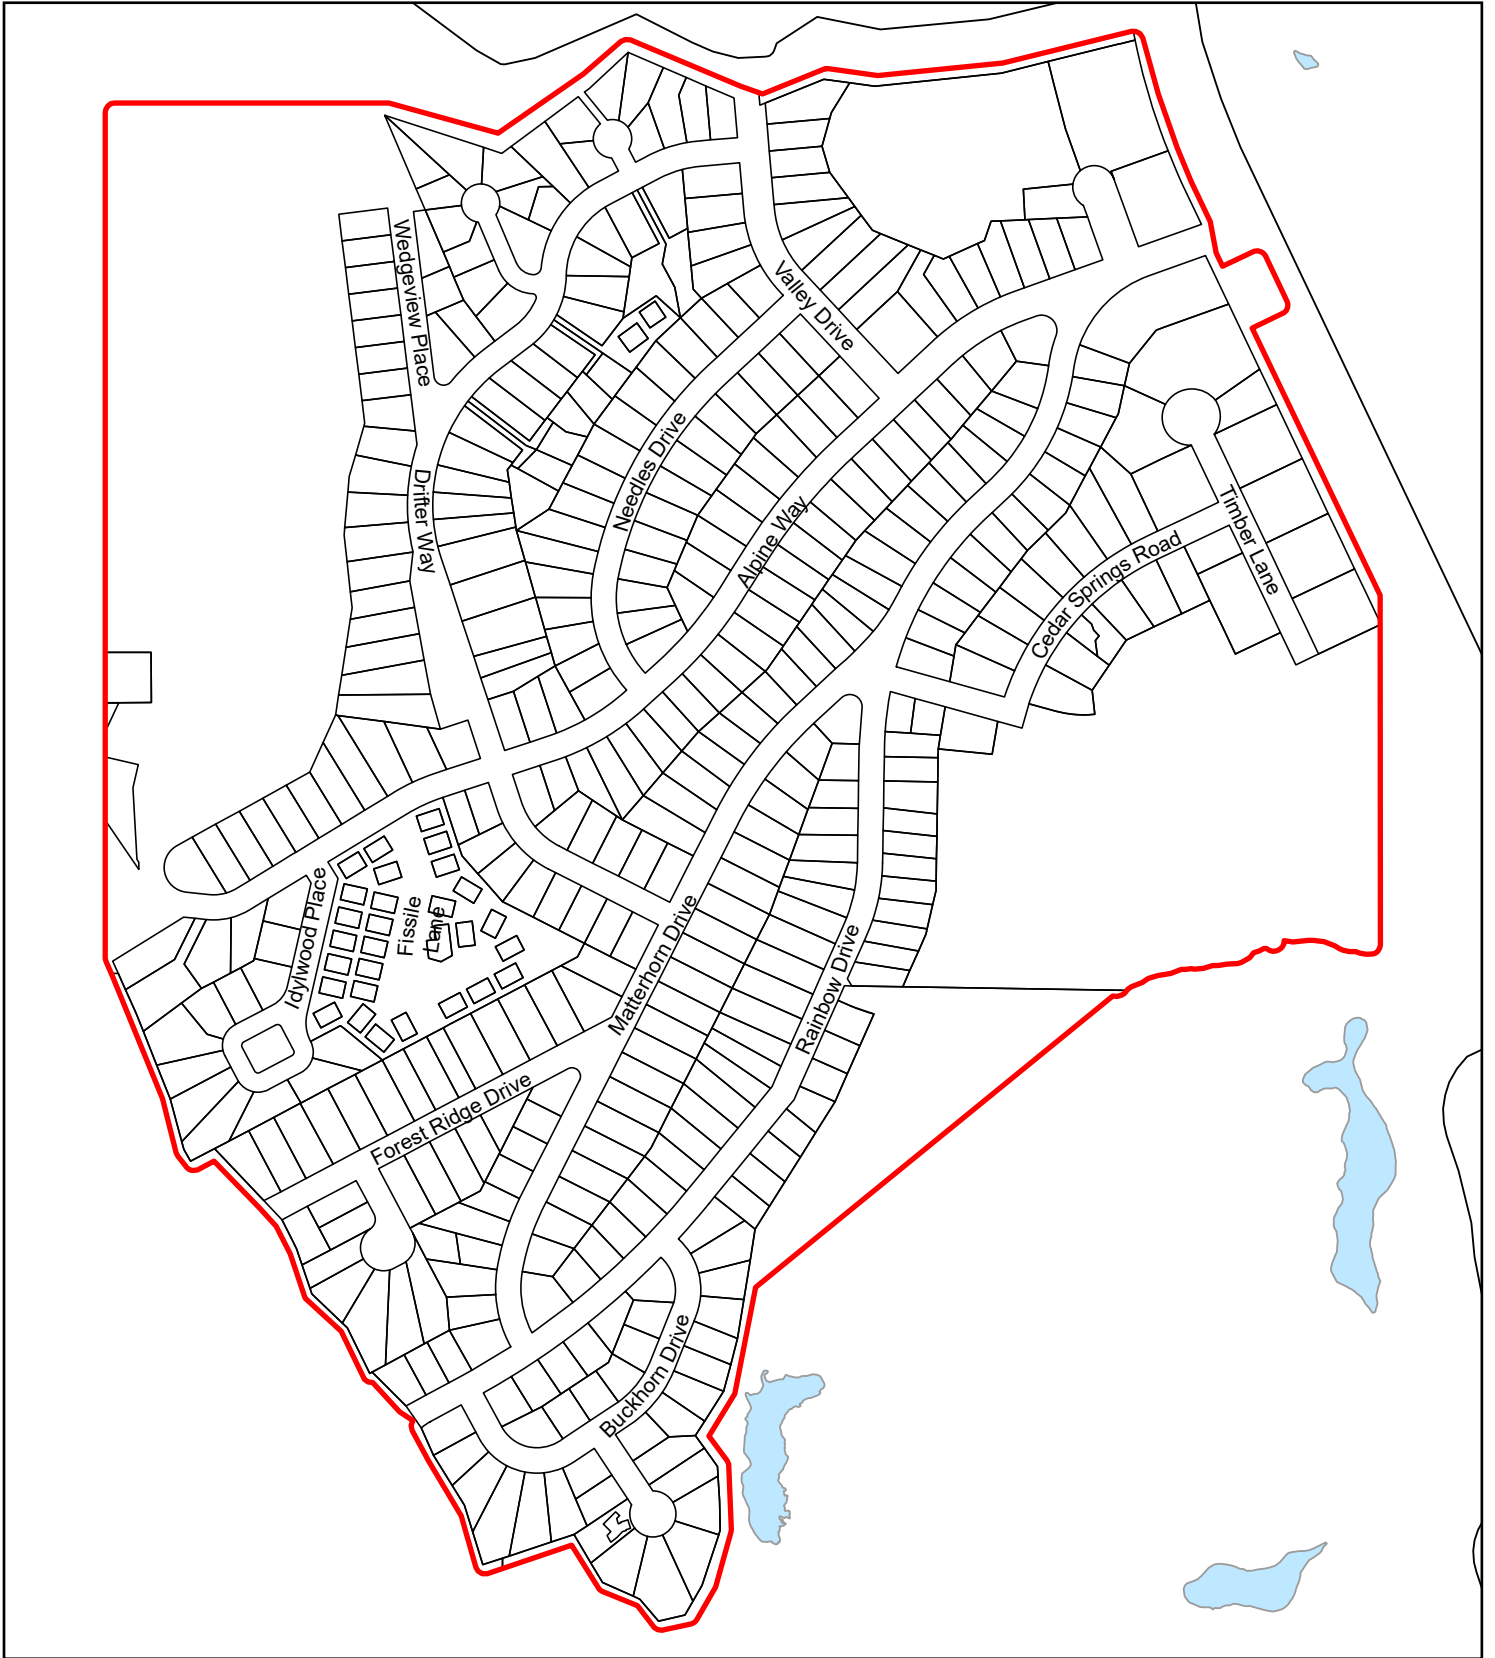

RMOW Neighbourhoods

WHISTLER

**ALPINE MEADOWS
NORTH**

**ALPINE MEADOWS
SOUTH**

ALTA LAKE STATION

ALTA VISTA

**BAYSHORES &
MILLAR'S POND**

**BLACKCOMB
BENCHLANDS NORTH**

**BLACKCOMB
BENCHLANDS SOUTH**

BLUEBERRY HILL

**BRIO & SUNRIDGE
PLATEAU**

CHEAKAMUS CROSSING

EMERALD ESTATES

FUNCTION JUNCTION

KADENWOOD

NESTERS CROSSING

**NESTERS, WHITE
GOLD, & SPRUCE
GROVE**

NICKLAUS NORTH

NITA LAKE ESTATES

**RAINBOW & BAXTER
CREEK**

RAINBOW PARK

SPRING CREEK

STONEBRIDGE

TWIN LAKES

VILLAGE

VILLAGE NORTH

WEDGE PARK

**WHISTLER CAY
ESTATES & TAPLEY'S**

WHISTLER CAY HEIGHTS

**WHISTLER CREEK &
WAYSIDE**

**WHISTLER CREEK
NORTH**

**WHISTLER CREEK
SOUTH**