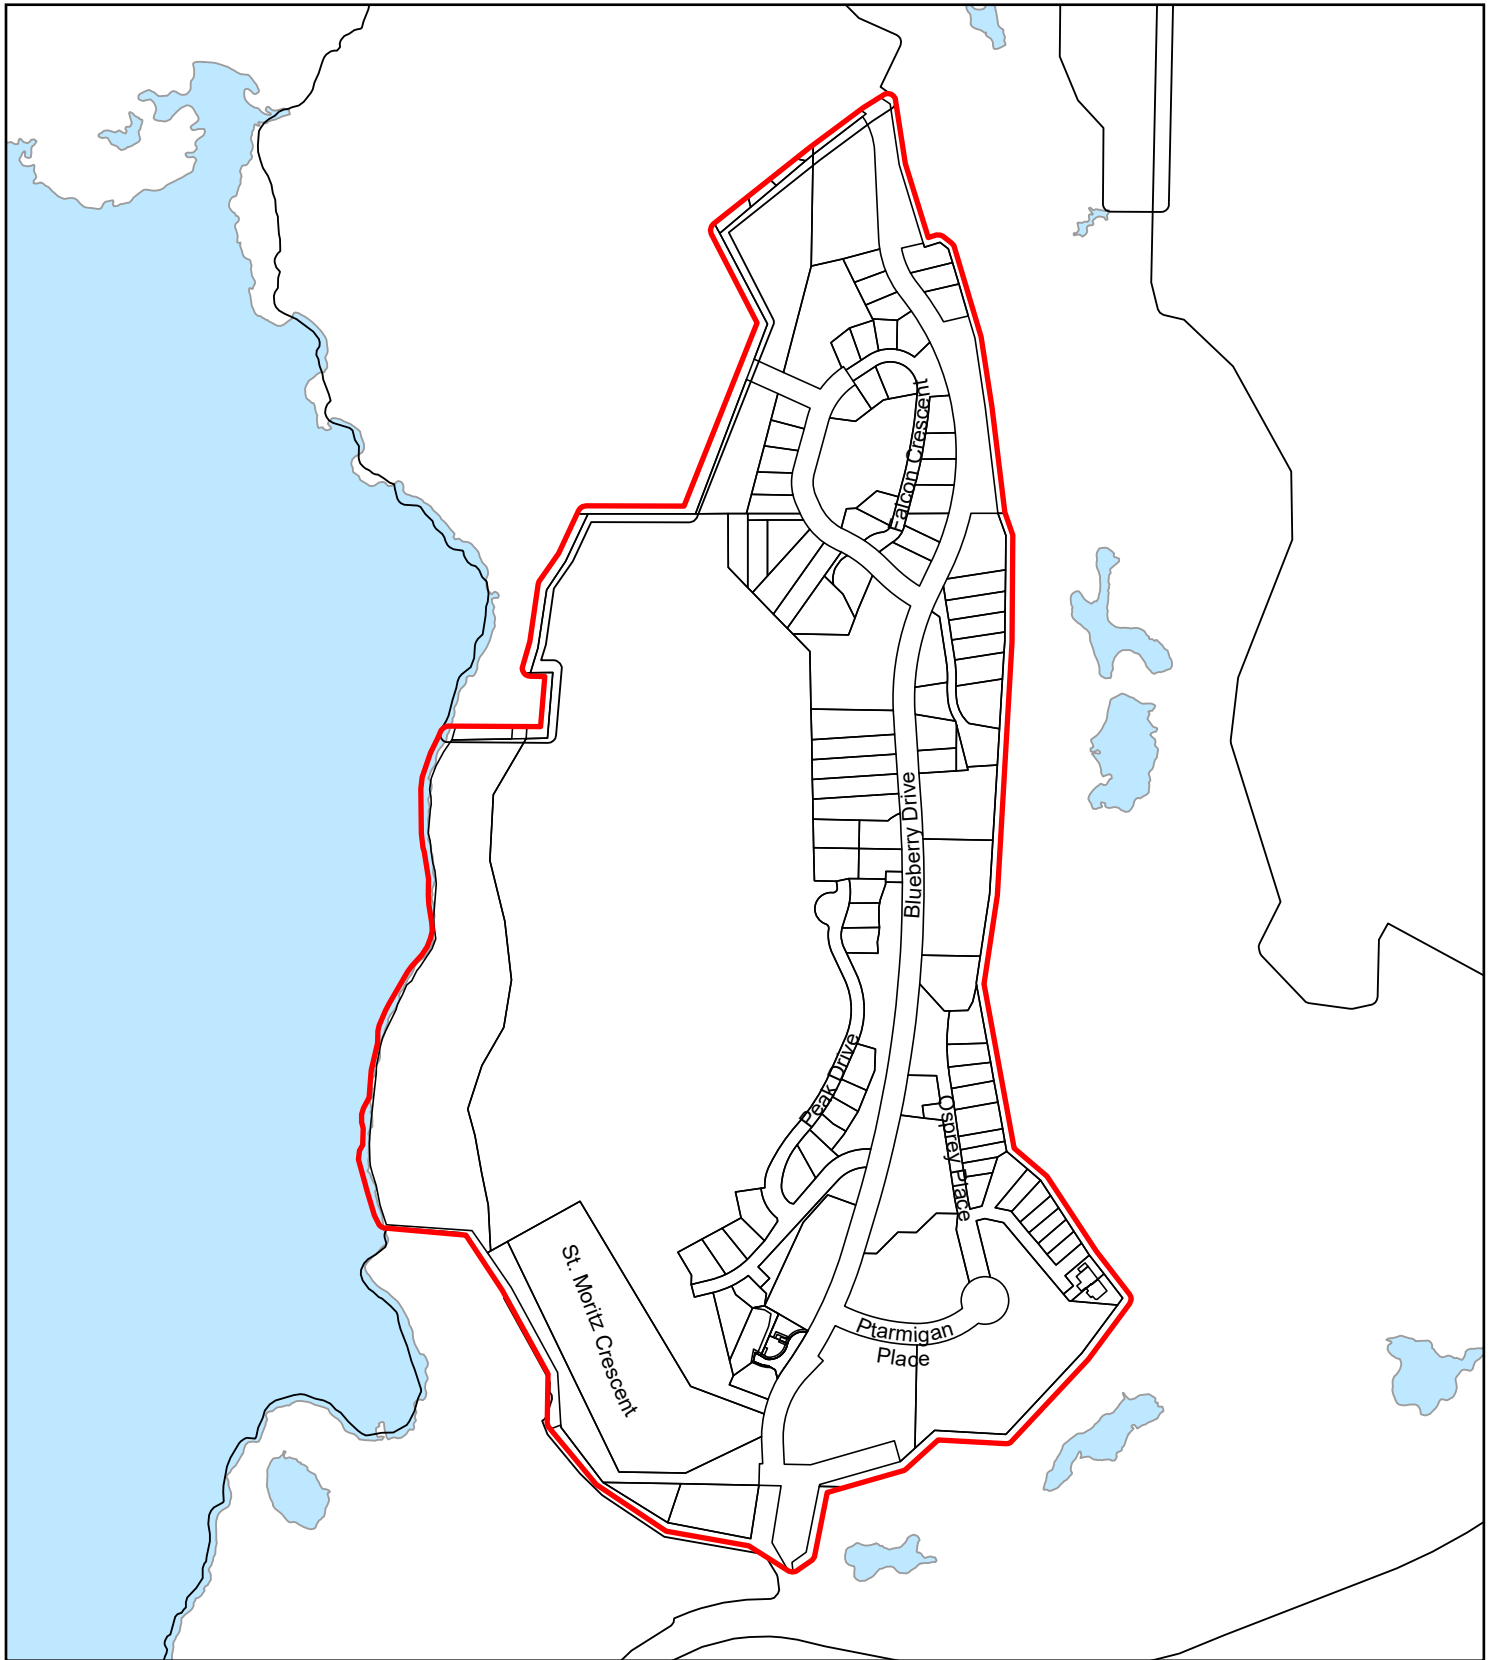

RMOW Neighbourhoods

WHISTLER

**ALPINE MEADOWS
NORTH**

**ALPINE MEADOWS
SOUTH**

ALTA LAKE STATION

ALTA VISTA

**BAYSHORES &
MILLAR'S POND**

**BLACKCOMB
BENCHLANDS NORTH**

**BLACKCOMB
BENCHLANDS SOUTH**

BLUEBERRY HILL

**BRIO & SUNRIDGE
PLATEAU**

CHEAKAMUS CROSSING

EMERALD ESTATES

FUNCTION JUNCTION

KADENWOOD

NESTERS CROSSING

**NESTERS, WHITE
GOLD, & SPRUCE
GROVE**

NICKLAUS NORTH

NITA LAKE ESTATES

**RAINBOW & BAXTER
CREEK**

RAINBOW PARK

SPRING CREEK

STONEBRIDGE

TWIN LAKES

VILLAGE

VILLAGE NORTH

WEDGE PARK

**WHISTLER CAY
ESTATES & TAPLEY'S**

WHISTLER CAY HEIGHTS

**WHISTLER CREEK &
WAYSIDE**

**WHISTLER CREEK
NORTH**

**WHISTLER CREEK
SOUTH**