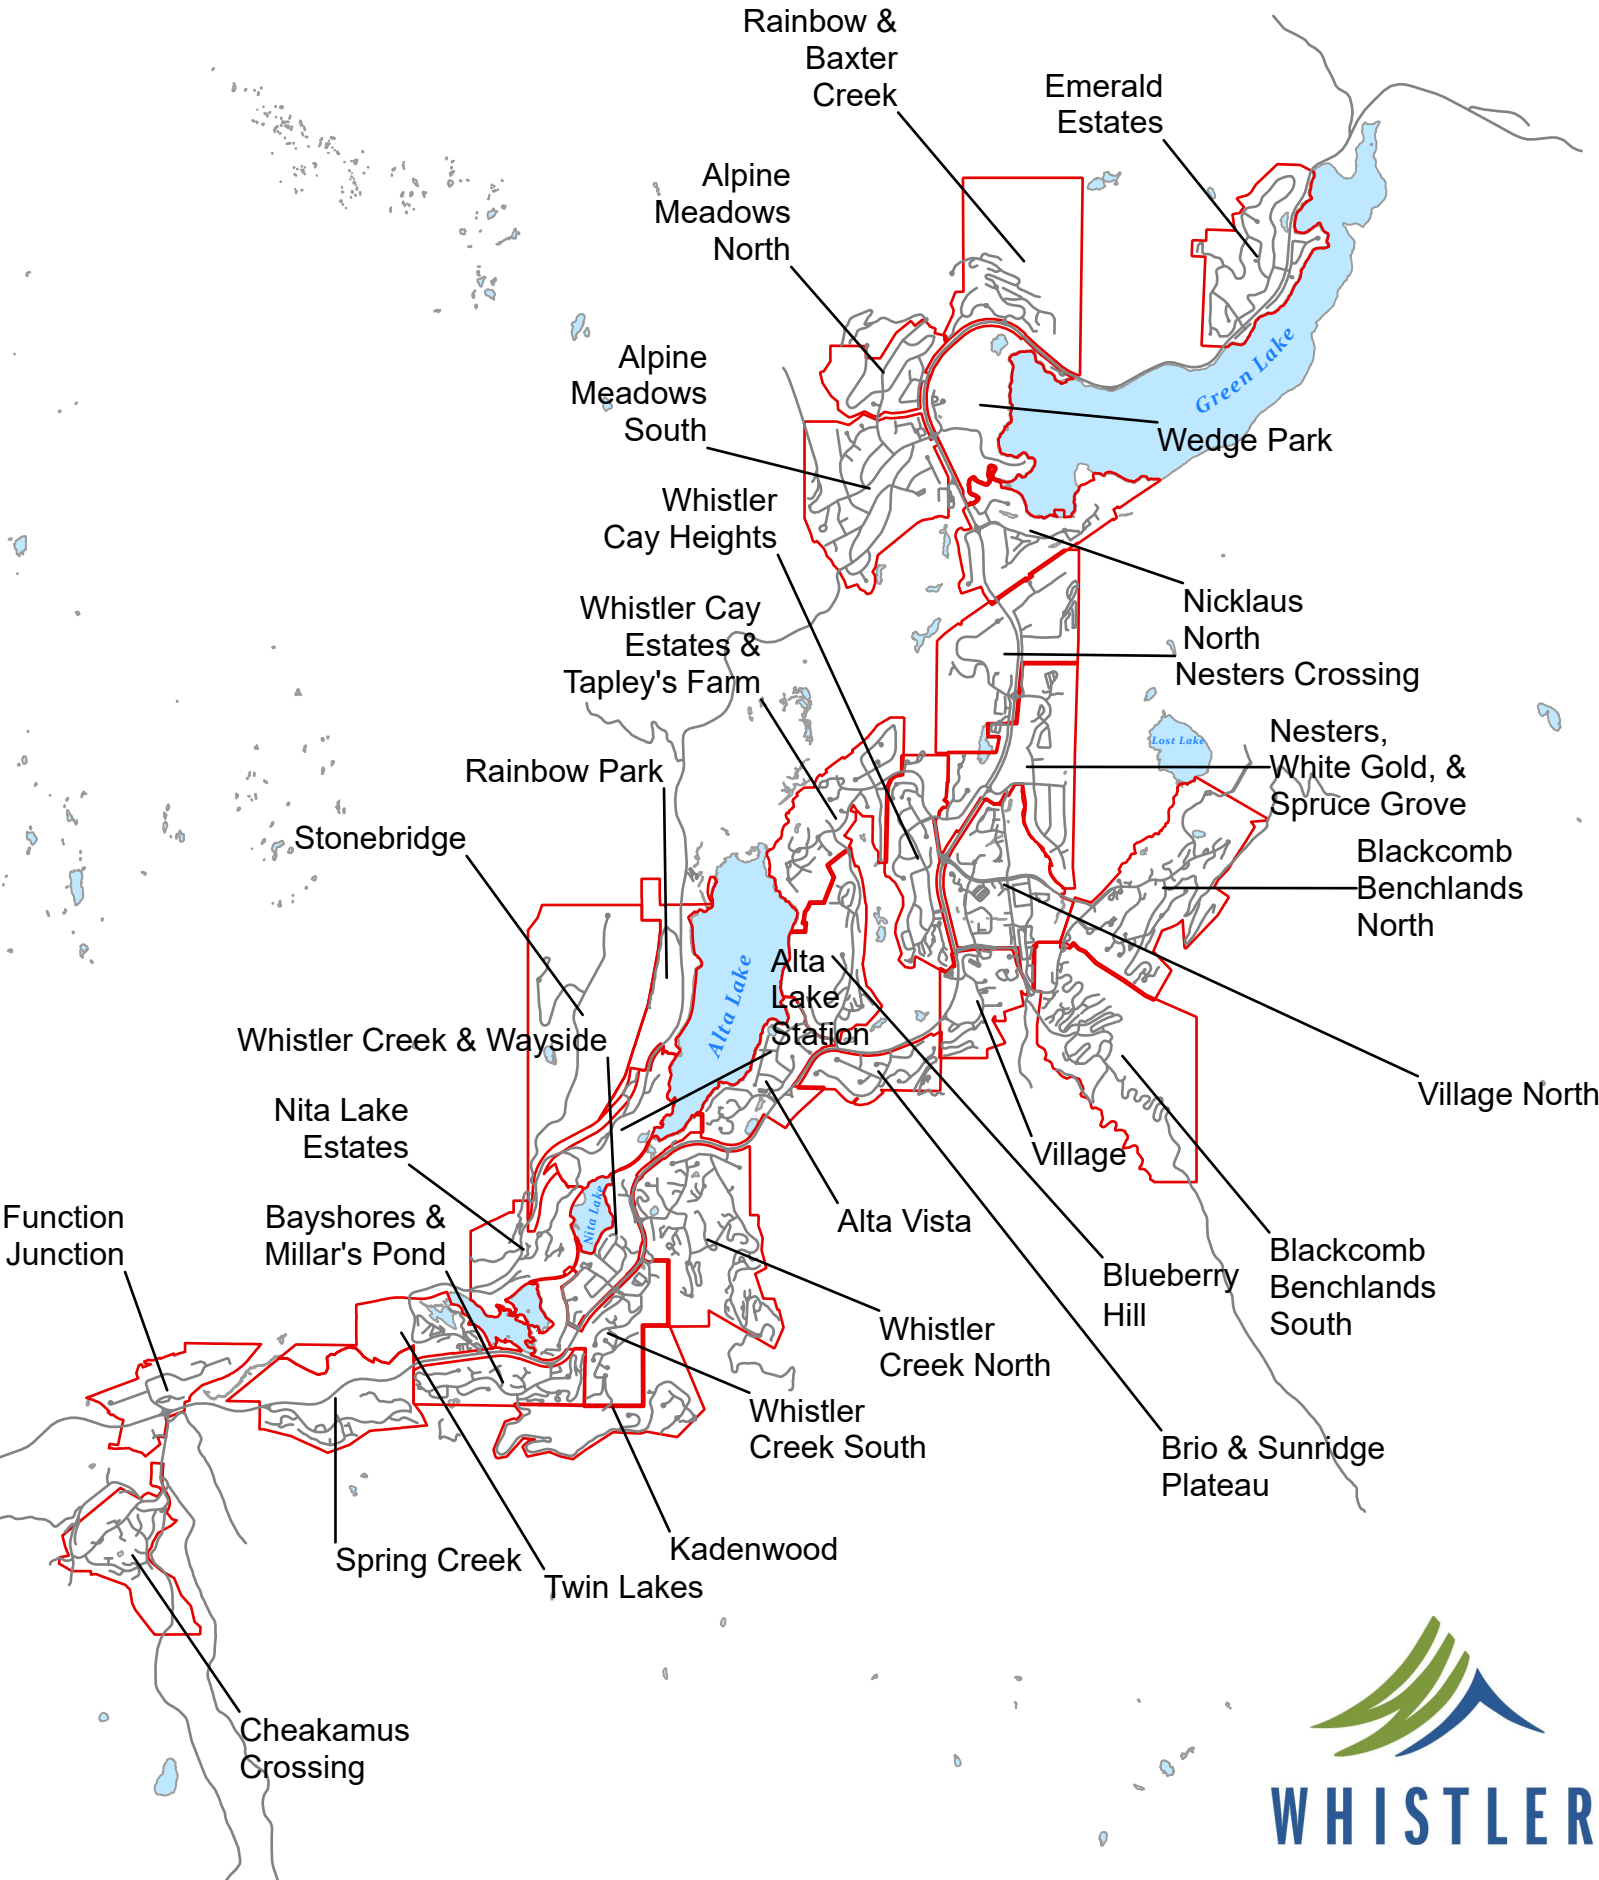

RMOW Neighbourhoods

WHISTLER

**ALPINE MEADOWS
NORTH**

**ALPINE MEADOWS
SOUTH**

ALTA LAKE STATION

ALTA VISTA

**BAYSHORES &
MILLAR'S POND**

**BLACKCOMB
BENCHLANDS NORTH**

**BLACKCOMB
BENCHLANDS SOUTH**

BLUEBERRY HILL

**BRIO & SUNRIDGE
PLATEAU**

CHEAKAMUS CROSSING

EMERALD ESTATES

FUNCTION JUNCTION

KADENWOOD

NESTERS CROSSING

**NESTERS, WHITE
GOLD, & SPRUCE
GROVE**

NICKLAUS NORTH

NITA LAKE ESTATES

**RAINBOW & BAXTER
CREEK**

RAINBOW PARK

SPRING CREEK

STONEBRIDGE

TWIN LAKES

VILLAGE

VILLAGE NORTH

WEDGE PARK

**WHISTLER CAY
ESTATES & TAPLEY'S**

WHISTLER CAY HEIGHTS

**WHISTLER CREEK &
WAYSIDE**

**WHISTLER CREEK
NORTH**

**WHISTLER CREEK
SOUTH**