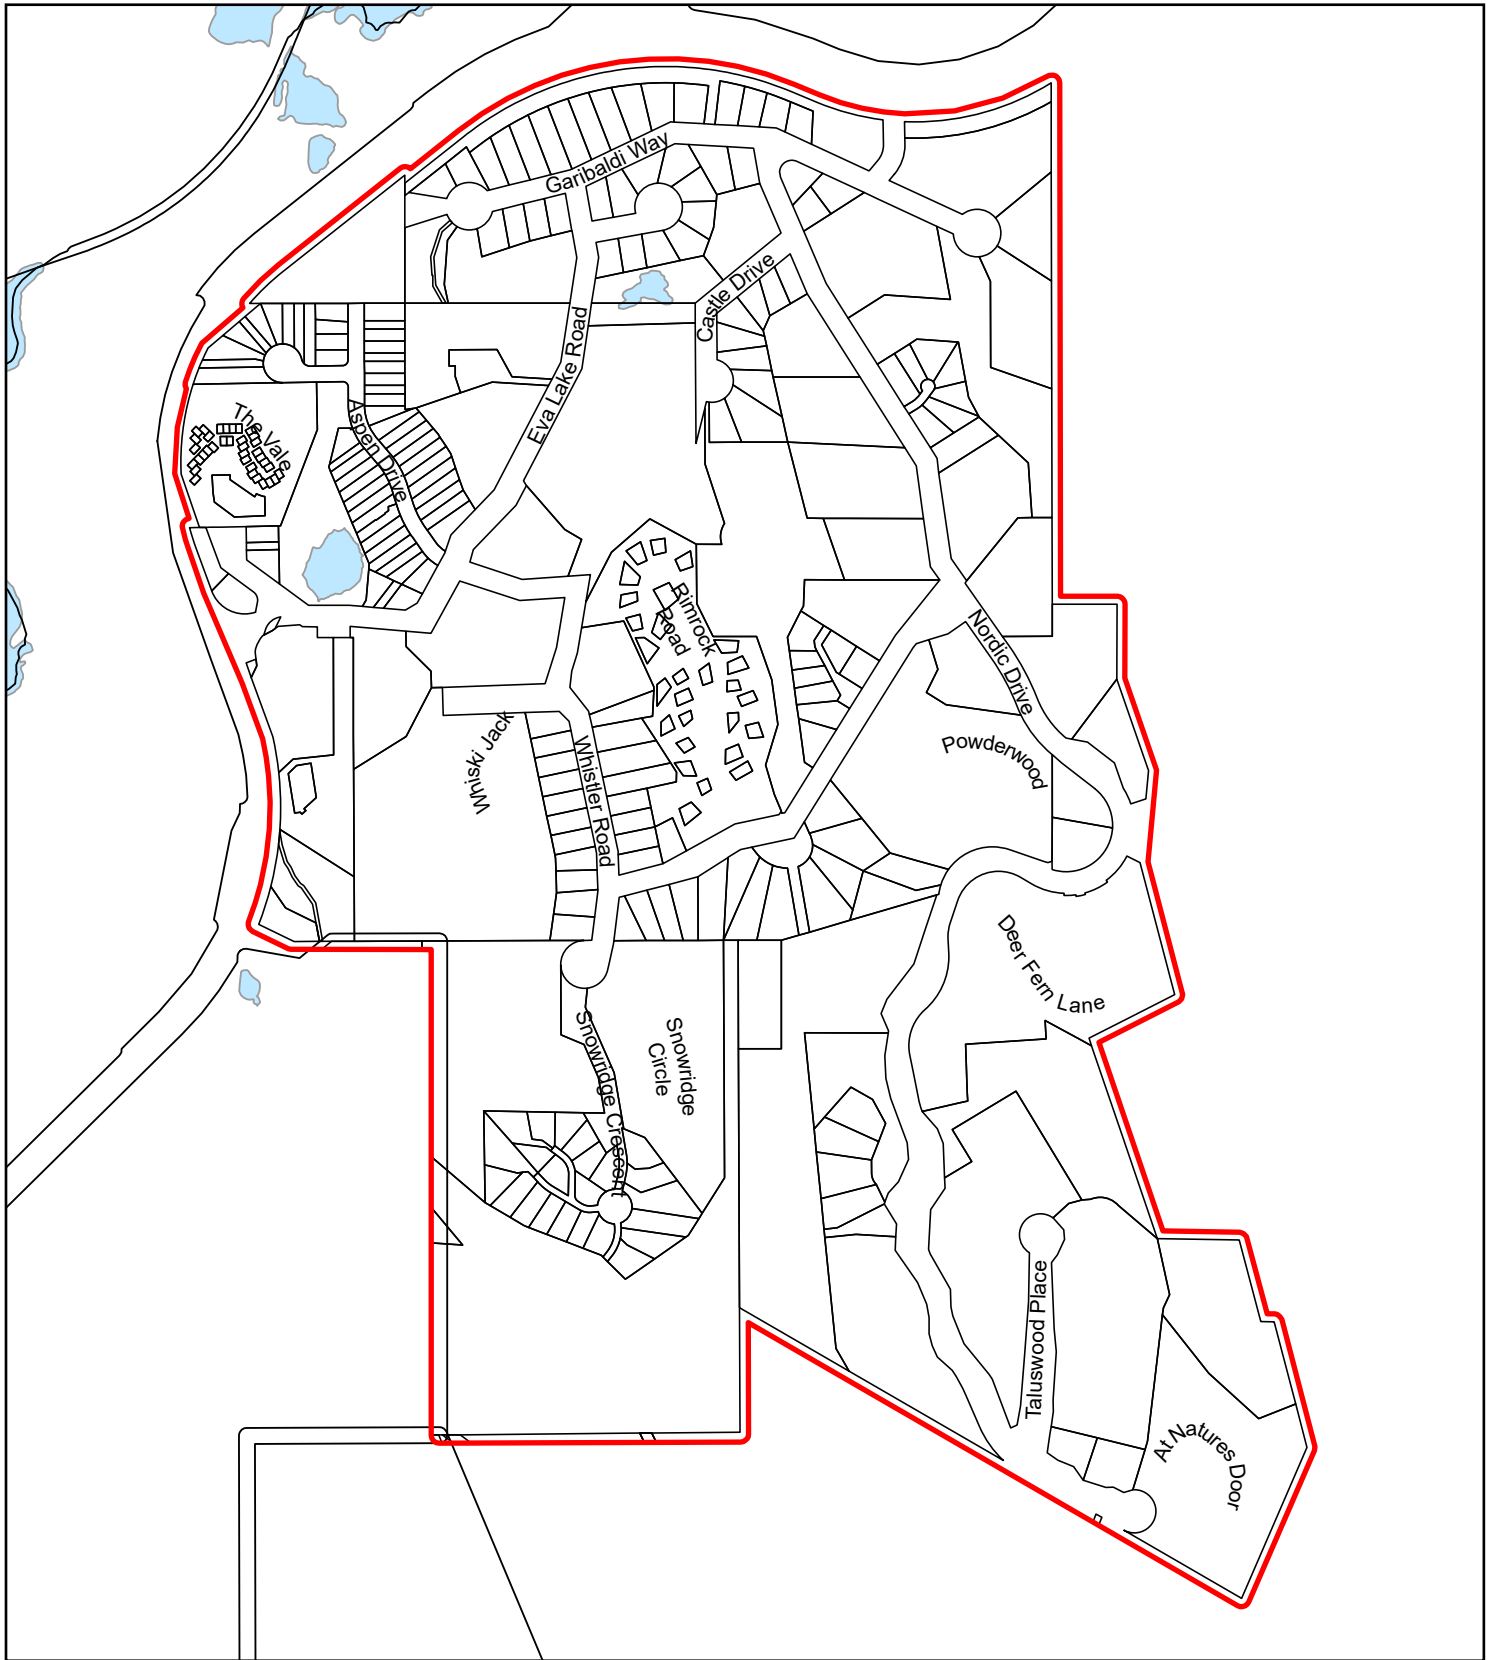

RMOW Neighbourhoods

WHISTLER

**ALPINE MEADOWS
NORTH**

**ALPINE MEADOWS
SOUTH**

ALTA LAKE STATION

ALTA VISTA

**BAYSHORES &
MILLAR'S POND**

**BLACKCOMB
BENCHLANDS NORTH**

**BLACKCOMB
BENCHLANDS SOUTH**

BLUEBERRY HILL

**BRIO & SUNRIDGE
PLATEAU**

CHEAKAMUS CROSSING

EMERALD ESTATES

FUNCTION JUNCTION

KADENWOOD

NESTERS CROSSING

**NESTERS, WHITE
GOLD, & SPRUCE
GROVE**

NICKLAUS NORTH

NITA LAKE ESTATES

**RAINBOW & BAXTER
CREEK**

RAINBOW PARK

SPRING CREEK

STONEBRIDGE

TWIN LAKES

VILLAGE

VILLAGE NORTH

WEDGE PARK

**WHISTLER CAY
ESTATES & TAPLEY'S**

WHISTLER CAY HEIGHTS

**WHISTLER CREEK &
WAYSIDE**

**WHISTLER CREEK
NORTH**

**WHISTLER CREEK
SOUTH**