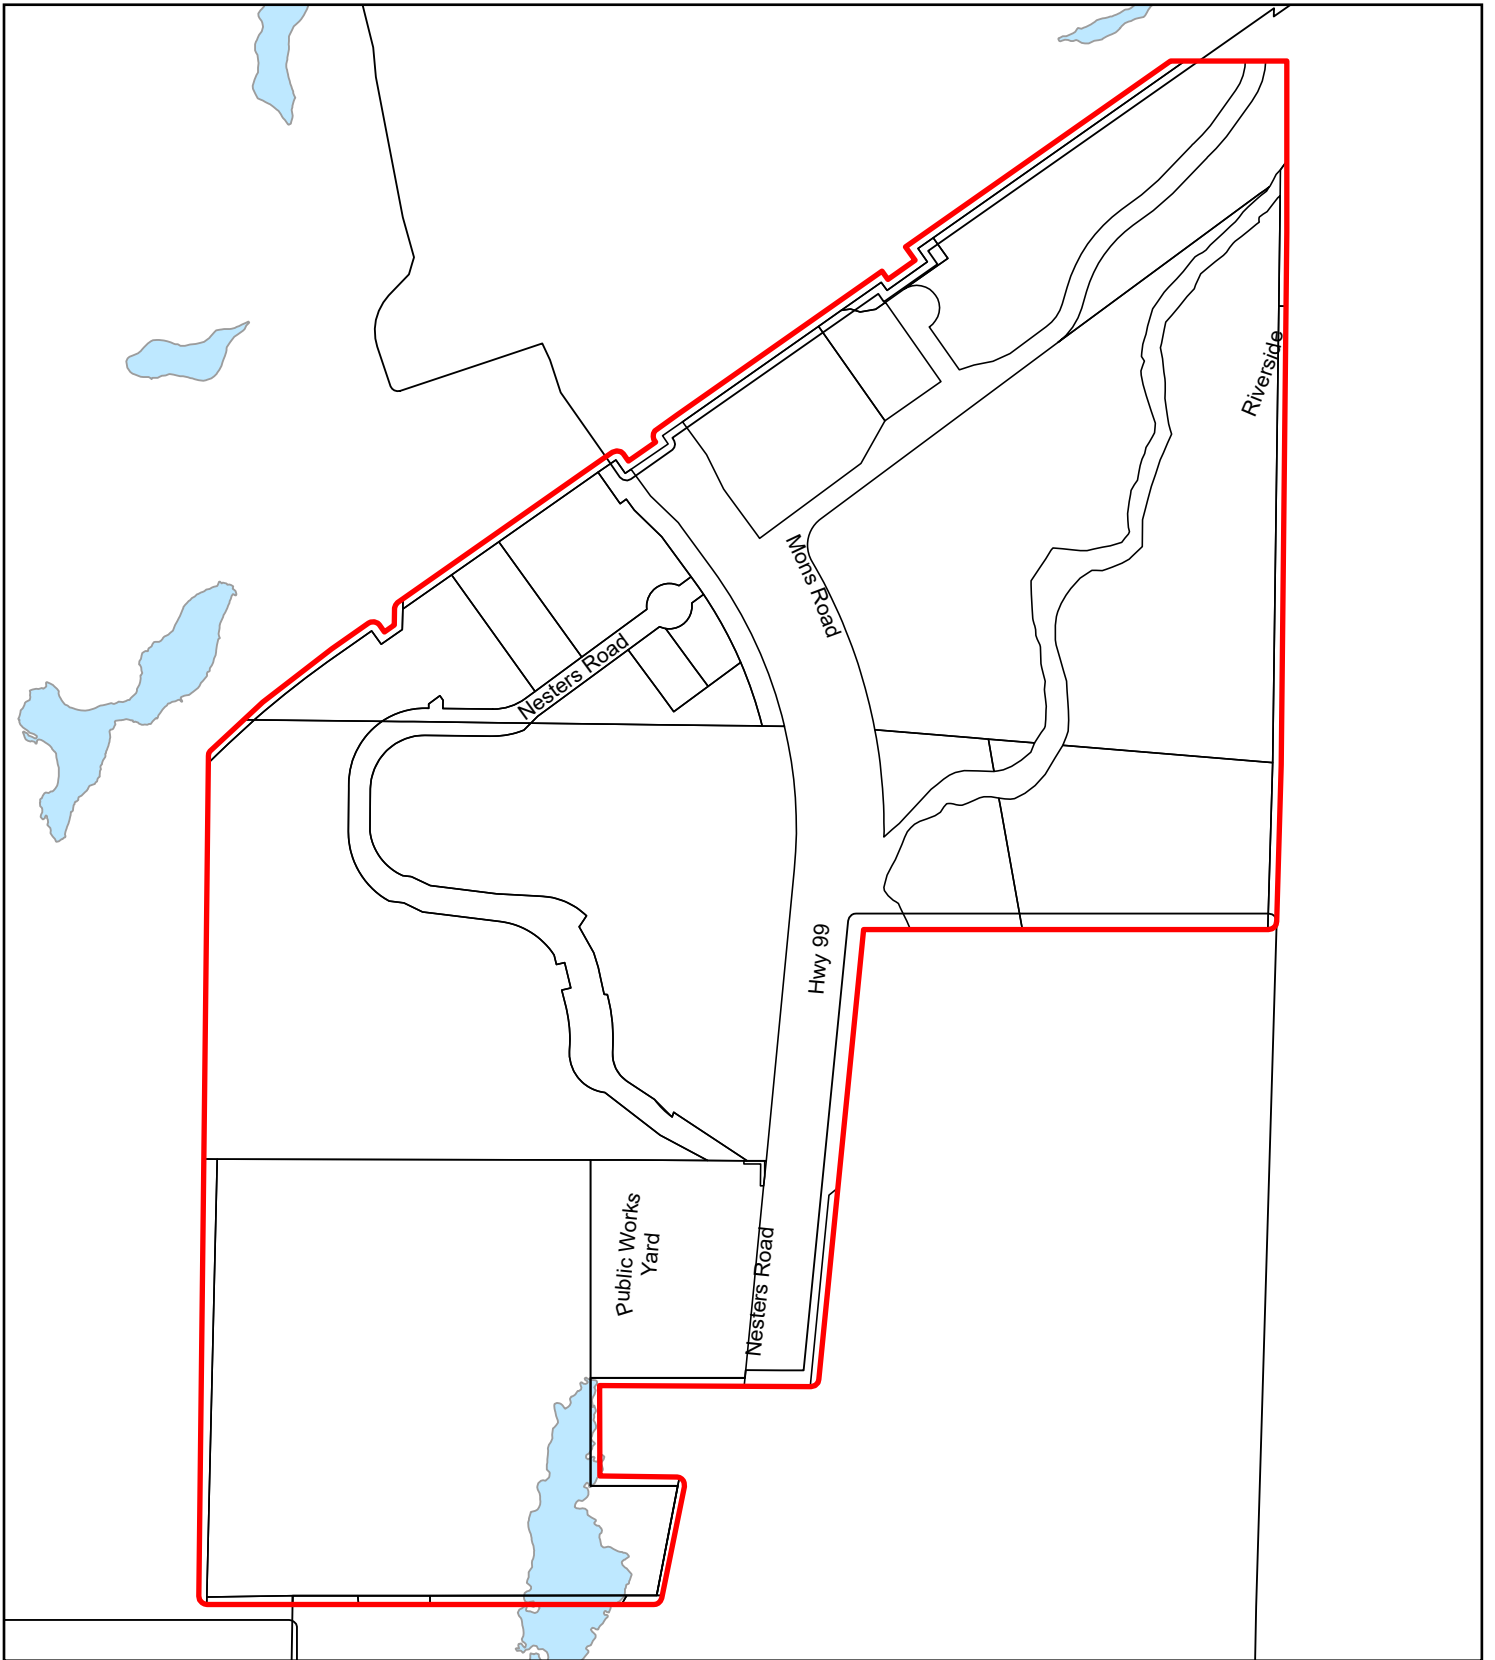

RMOW Neighbourhoods

WHISTLER

**ALPINE MEADOWS
NORTH**

**ALPINE MEADOWS
SOUTH**

ALTA LAKE STATION

ALTA VISTA

**BAYSHORES &
MILLAR'S POND**

**BLACKCOMB
BENCHLANDS NORTH**

**BLACKCOMB
BENCHLANDS SOUTH**

BLUEBERRY HILL

**BRIO & SUNRIDGE
PLATEAU**

CHEAKAMUS CROSSING

EMERALD ESTATES

FUNCTION JUNCTION

KADENWOOD

NESTERS CROSSING

**NESTERS, WHITE
GOLD, & SPRUCE
GROVE**

NICKLAUS NORTH

NITA LAKE ESTATES

**RAINBOW & BAXTER
CREEK**

RAINBOW PARK

SPRING CREEK

STONEBRIDGE

TWIN LAKES