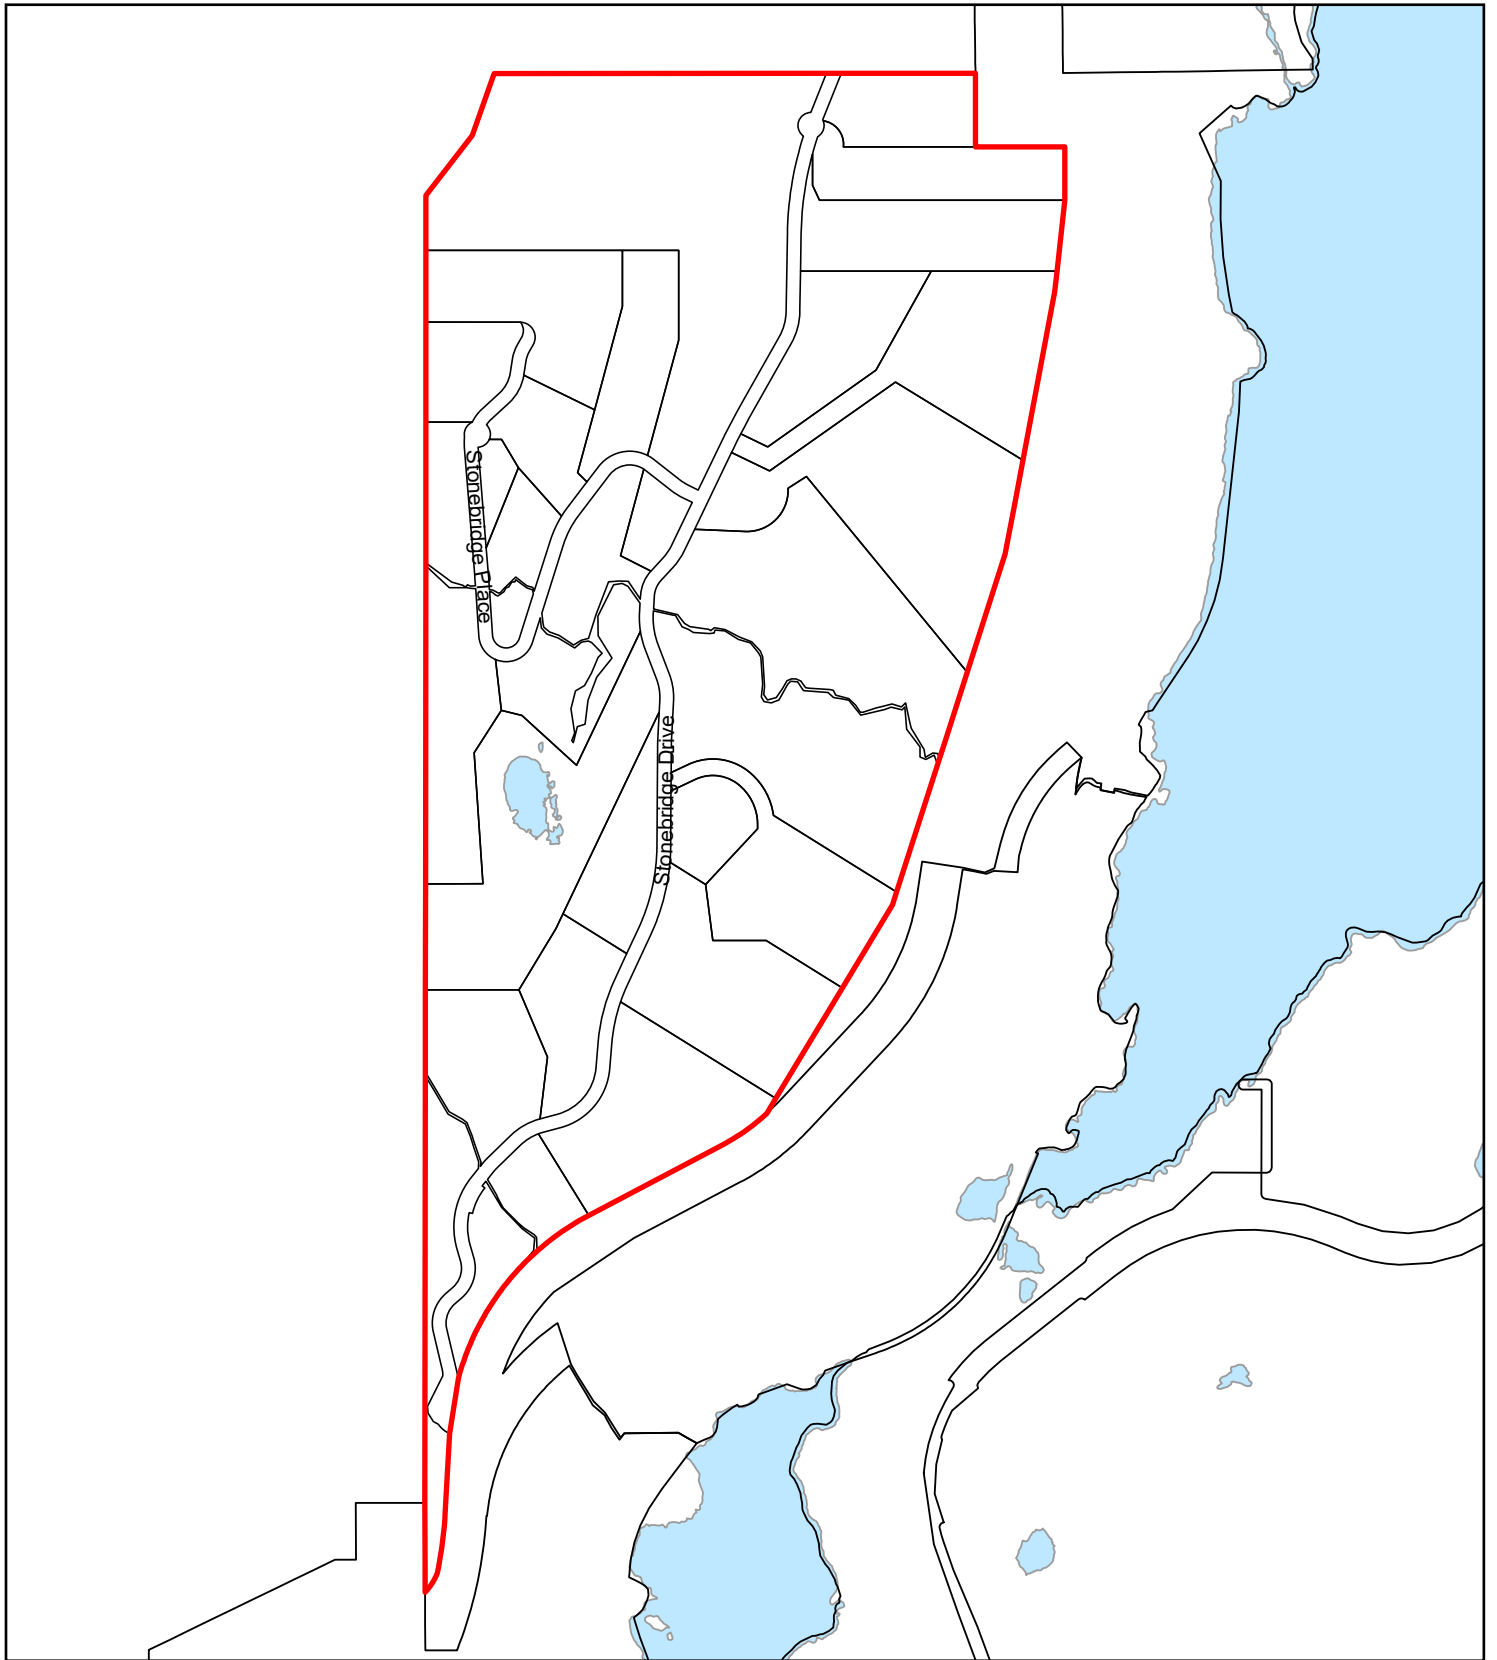

RMOW Neighbourhoods

WHISTLER

**ALPINE MEADOWS
NORTH**

**ALPINE MEADOWS
SOUTH**

ALTA LAKE STATION

ALTA VISTA

**BAYSHORES &
MILLAR'S POND**

**BLACKCOMB
BENCHLANDS NORTH**

**BLACKCOMB
BENCHLANDS SOUTH**

BLUEBERRY HILL

**BRIO & SUNRIDGE
PLATEAU**

CHEAKAMUS CROSSING

EMERALD ESTATES

FUNCTION JUNCTION

KADENWOOD

NESTERS CROSSING

**NESTERS, WHITE
GOLD, & SPRUCE
GROVE**

NICKLAUS NORTH

NITA LAKE ESTATES

**RAINBOW & BAXTER
CREEK**

RAINBOW PARK

SPRING CREEK

STONEBRIDGE

TWIN LAKES