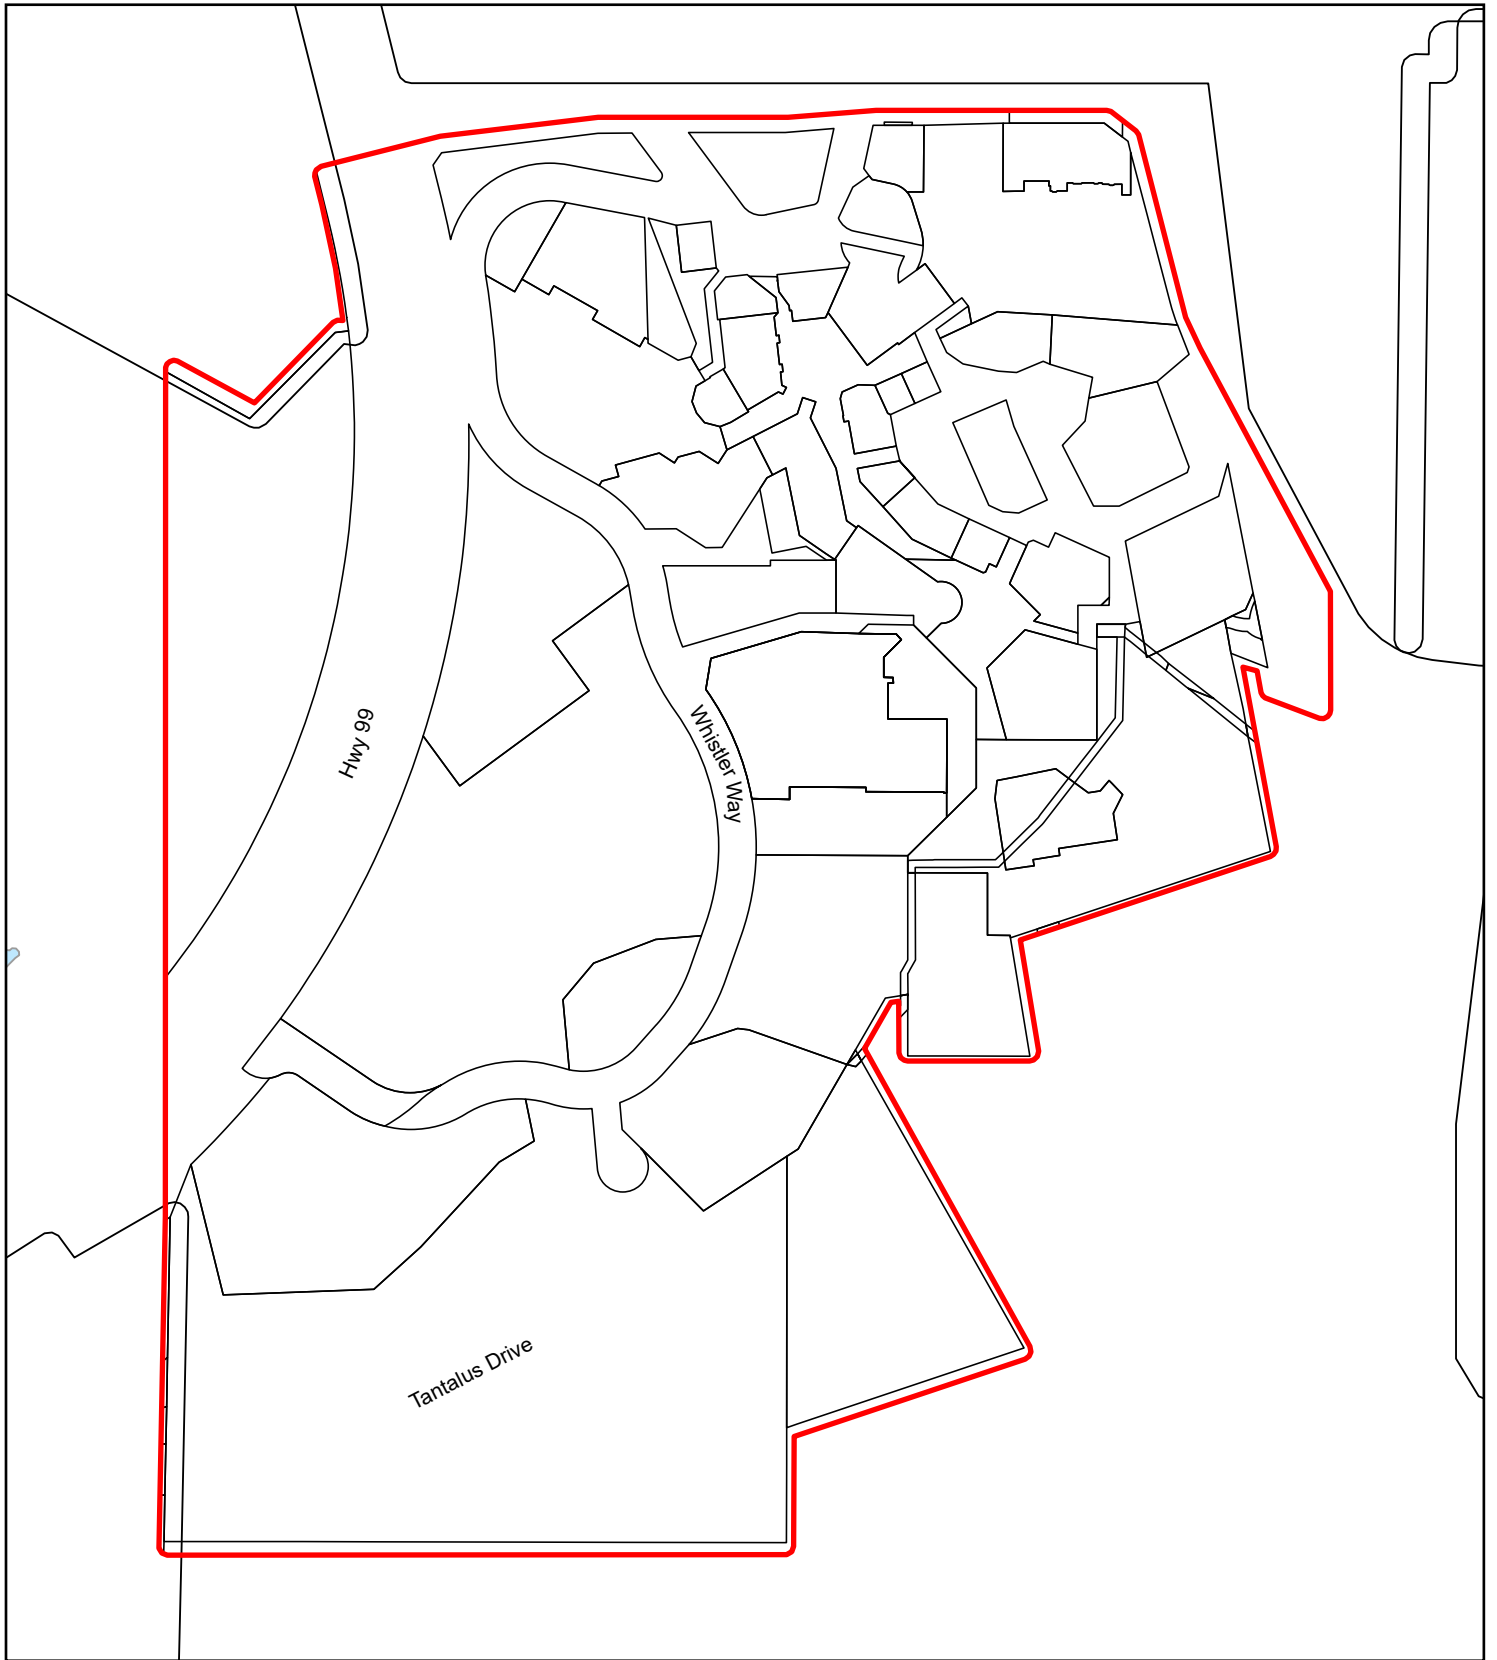

RMOW Neighbourhoods

WHISTLER

**ALPINE MEADOWS
NORTH**

**ALPINE MEADOWS
SOUTH**

ALTA LAKE STATION

ALTA VISTA

**BAYSHORES &
MILLAR'S POND**

**BLACKCOMB
BENCHLANDS NORTH**

**BLACKCOMB
BENCHLANDS SOUTH**

BLUEBERRY HILL

**BRIO & SUNRIDGE
PLATEAU**

CHEAKAMUS CROSSING

EMERALD ESTATES

FUNCTION JUNCTION

KADENWOOD

NESTERS CROSSING

**NESTERS, WHITE
GOLD, & SPRUCE
GROVE**

NICKLAUS NORTH

NITA LAKE ESTATES

**RAINBOW & BAXTER
CREEK**

RAINBOW PARK

SPRING CREEK

STONEBRIDGE

TWIN LAKES

VILLAGE

VILLAGE NORTH

WEDGE PARK

**WHISTLER CAY
ESTATES & TAPLEY'S**

WHISTLER CAY HEIGHTS

**WHISTLER CREEK &
WAYSIDE**

**WHISTLER CREEK
NORTH**

**WHISTLER CREEK
SOUTH**