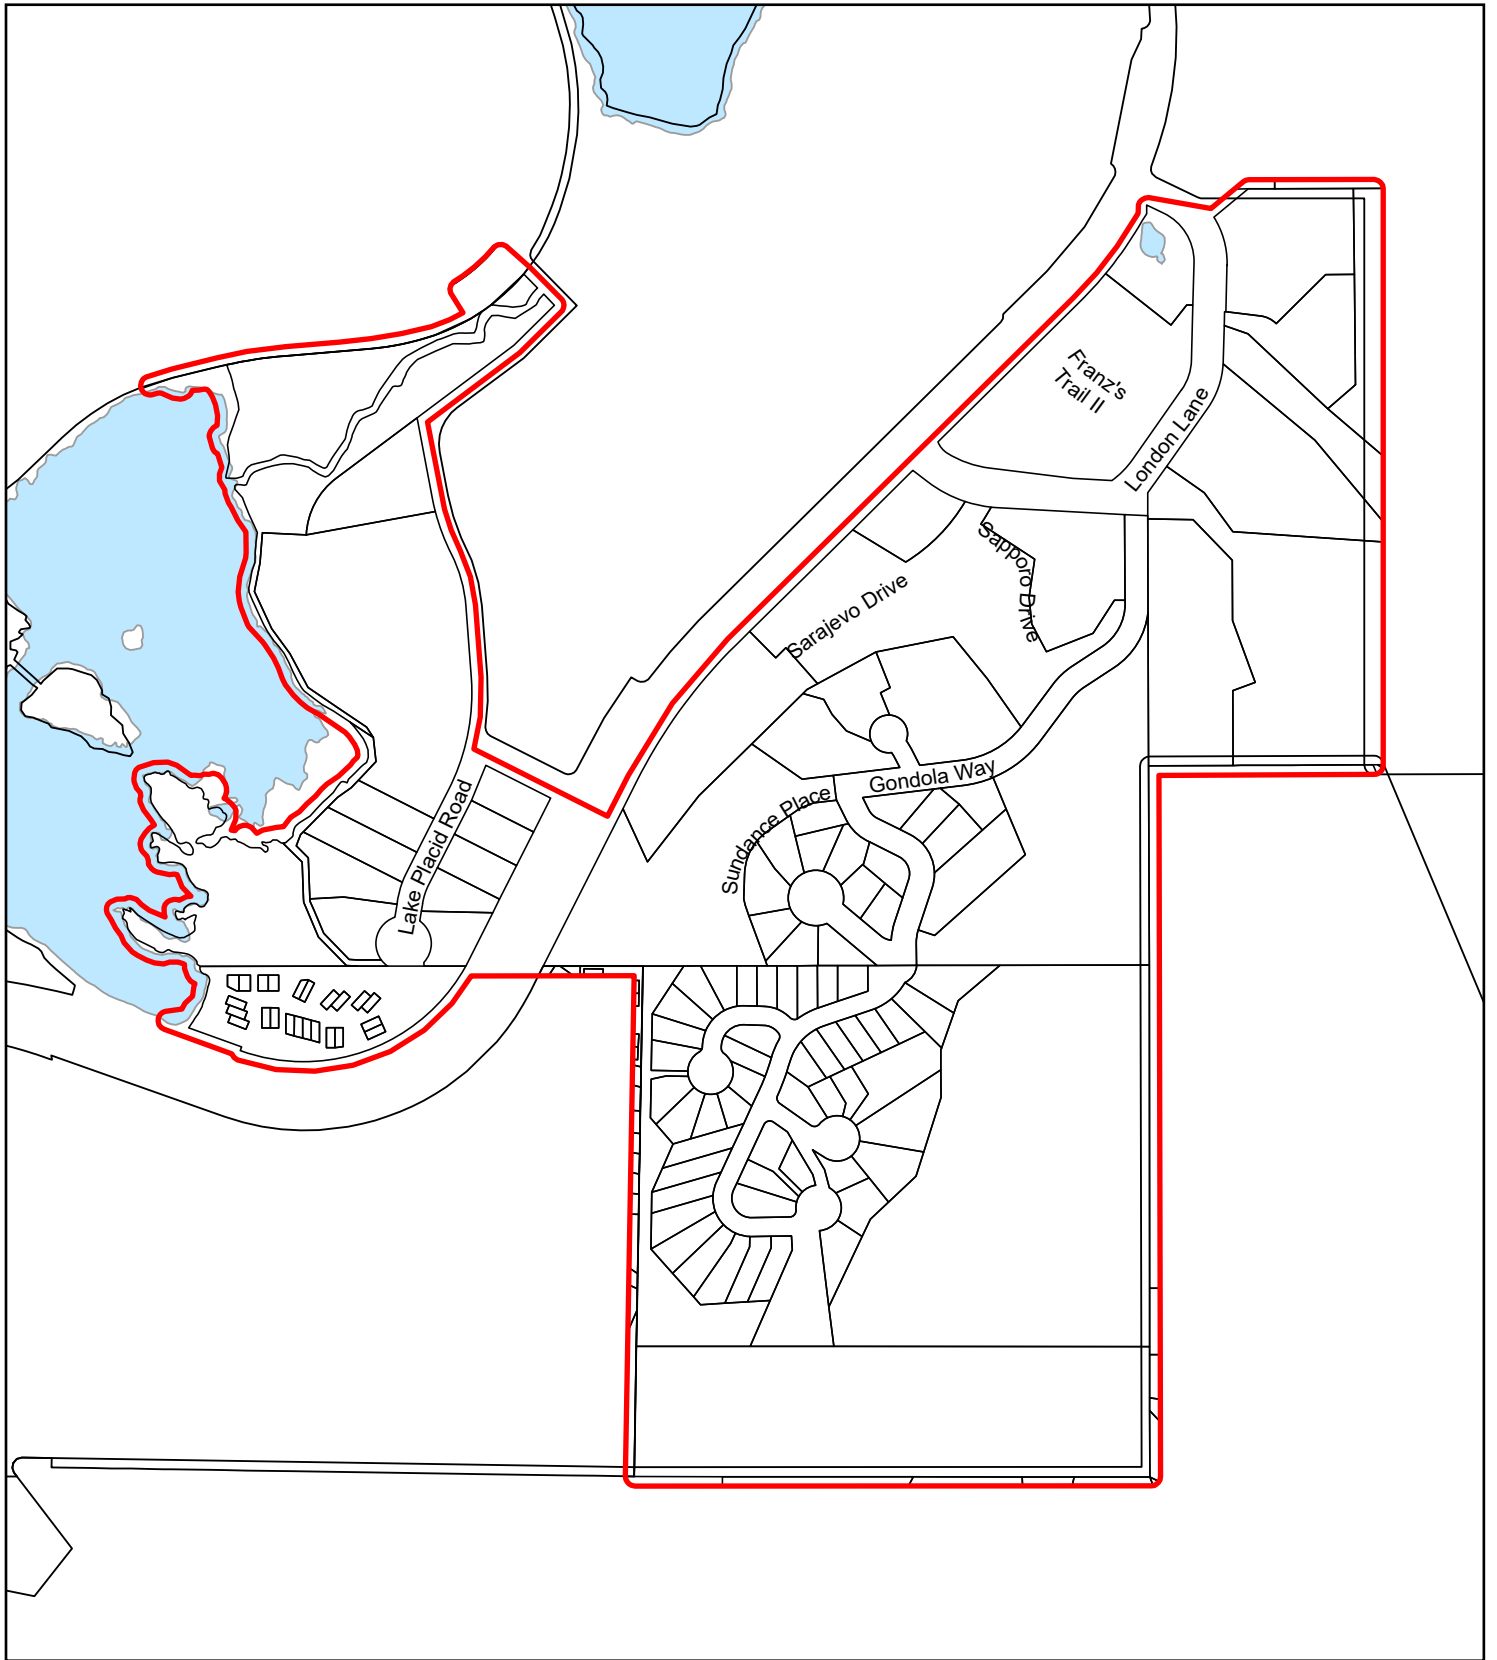

RMOW Neighbourhoods

WHISTLER

**ALPINE MEADOWS
NORTH**

**ALPINE MEADOWS
SOUTH**

ALTA LAKE STATION

ALTA VISTA

**BAYSHORES &
MILLAR'S POND**

**BLACKCOMB
BENCHLANDS NORTH**

**BLACKCOMB
BENCHLANDS SOUTH**

BLUEBERRY HILL

**BRIO & SUNRIDGE
PLATEAU**

CHEAKAMUS CROSSING

EMERALD ESTATES

FUNCTION JUNCTION

KADENWOOD

NESTERS CROSSING

**NESTERS, WHITE
GOLD, & SPRUCE
GROVE**

NICKLAUS NORTH

NITA LAKE ESTATES

**RAINBOW & BAXTER
CREEK**

RAINBOW PARK

SPRING CREEK

STONEBRIDGE

TWIN LAKES

VILLAGE

VILLAGE NORTH

WEDGE PARK

**WHISTLER CAY
ESTATES & TAPLEY'S**

WHISTLER CAY HEIGHTS

**WHISTLER CREEK &
WAYSIDE**

**WHISTLER CREEK
NORTH**

**WHISTLER CREEK
SOUTH**