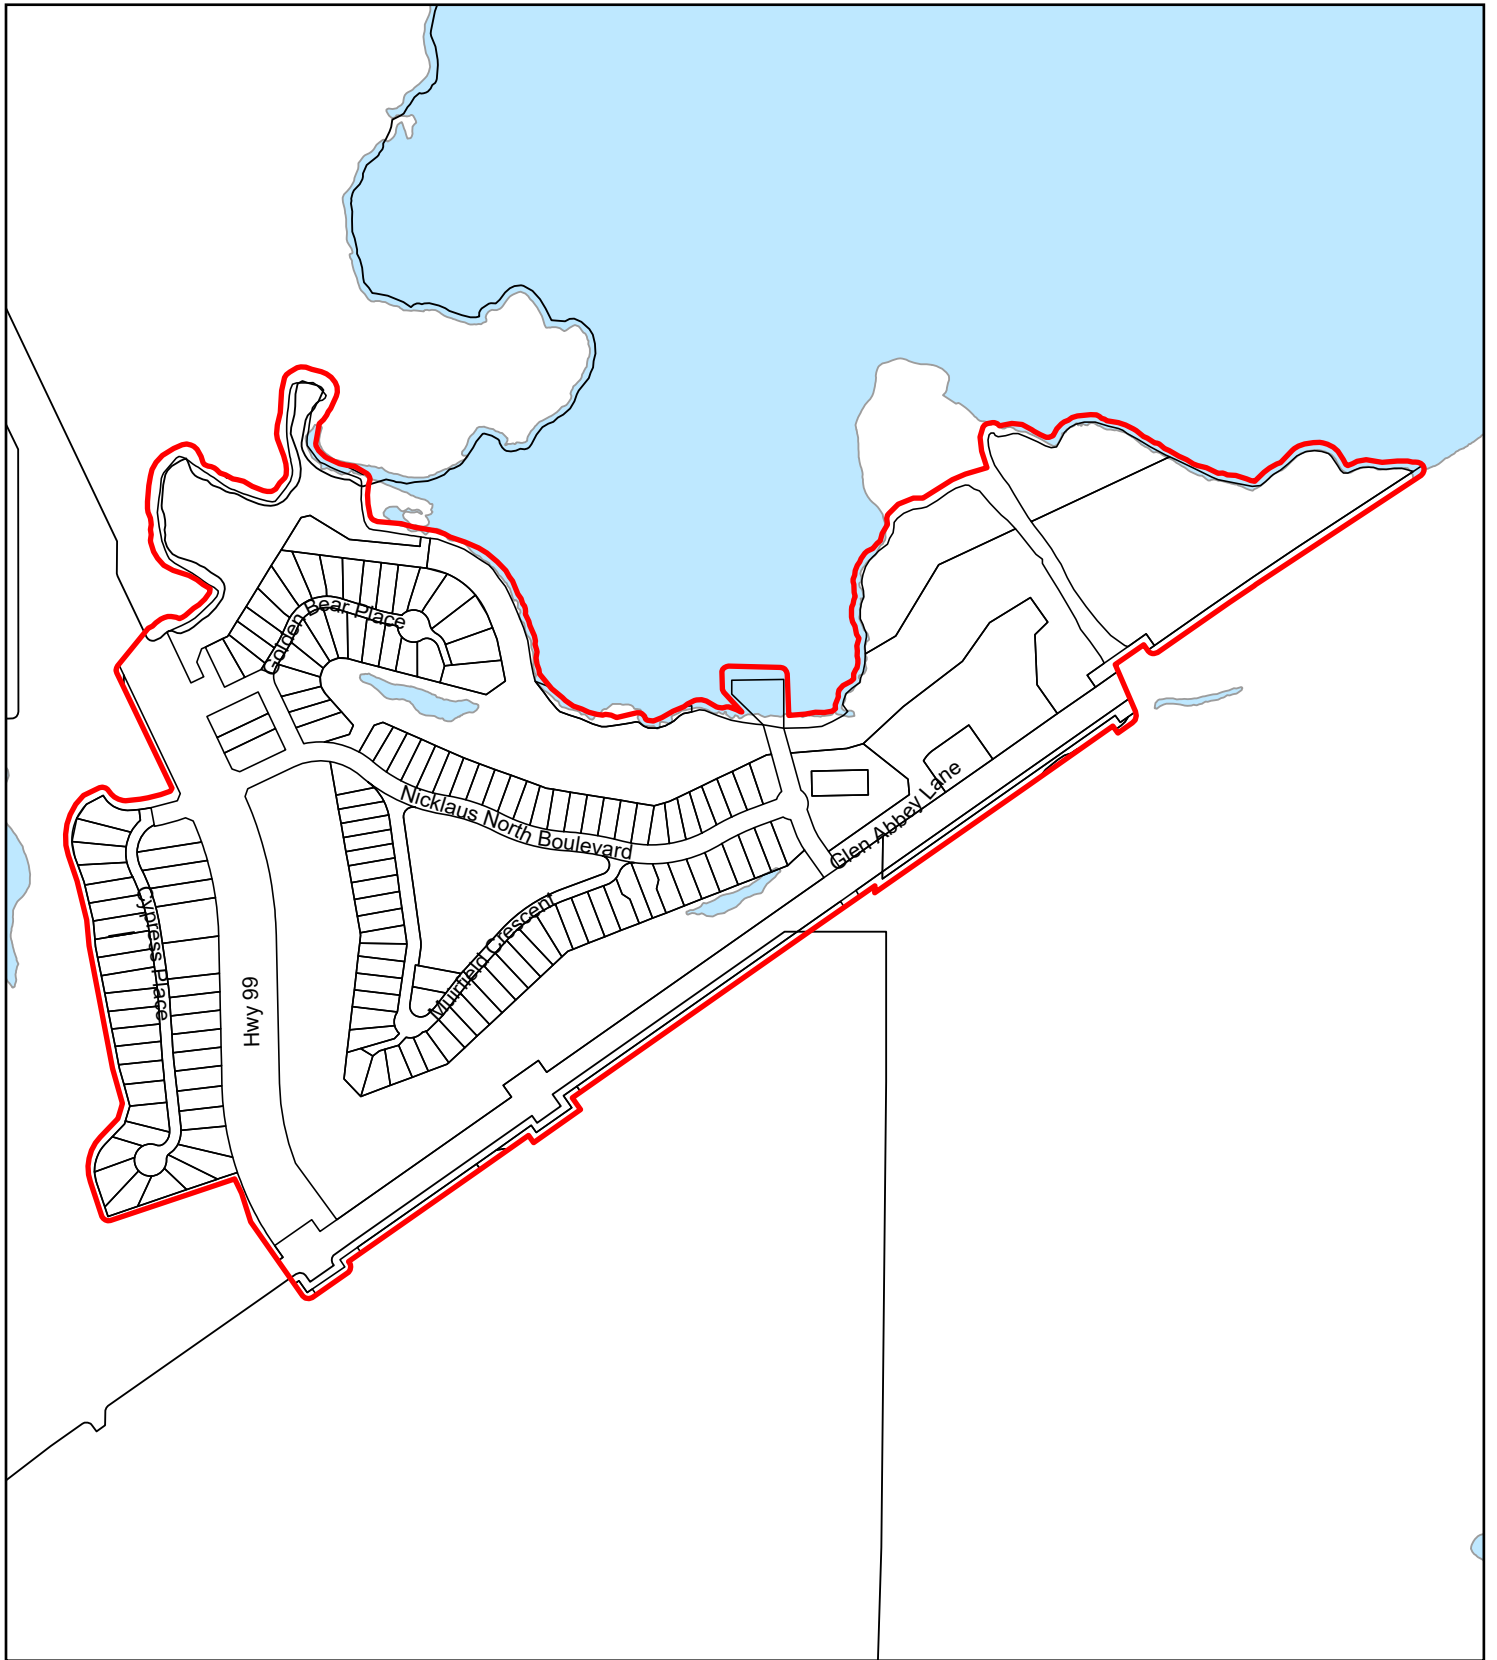

RMOW Neighbourhoods

WHISTLER

**ALPINE MEADOWS
NORTH**

**ALPINE MEADOWS
SOUTH**

ALTA LAKE STATION

ALTA VISTA

**BAYSHORES &
MILLAR'S POND**

**BLACKCOMB
BENCHLANDS NORTH**

**BLACKCOMB
BENCHLANDS SOUTH**

BLUEBERRY HILL

**BRIO & SUNRIDGE
PLATEAU**

CHEAKAMUS CROSSING

EMERALD ESTATES

FUNCTION JUNCTION

KADENWOOD

NESTERS CROSSING

**NESTERS, WHITE
GOLD, & SPRUCE
GROVE**

NICKLAUS NORTH

NITA LAKE ESTATES

**RAINBOW & BAXTER
CREEK**

RAINBOW PARK

SPRING CREEK

STONEBRIDGE

TWIN LAKES

VILLAGE

VILLAGE NORTH

WEDGE PARK

**WHISTLER CAY
ESTATES & TAPLEY'S**

WHISTLER CAY HEIGHTS

**WHISTLER CREEK &
WAYSIDE**

**WHISTLER CREEK
NORTH**

**WHISTLER CREEK
SOUTH**