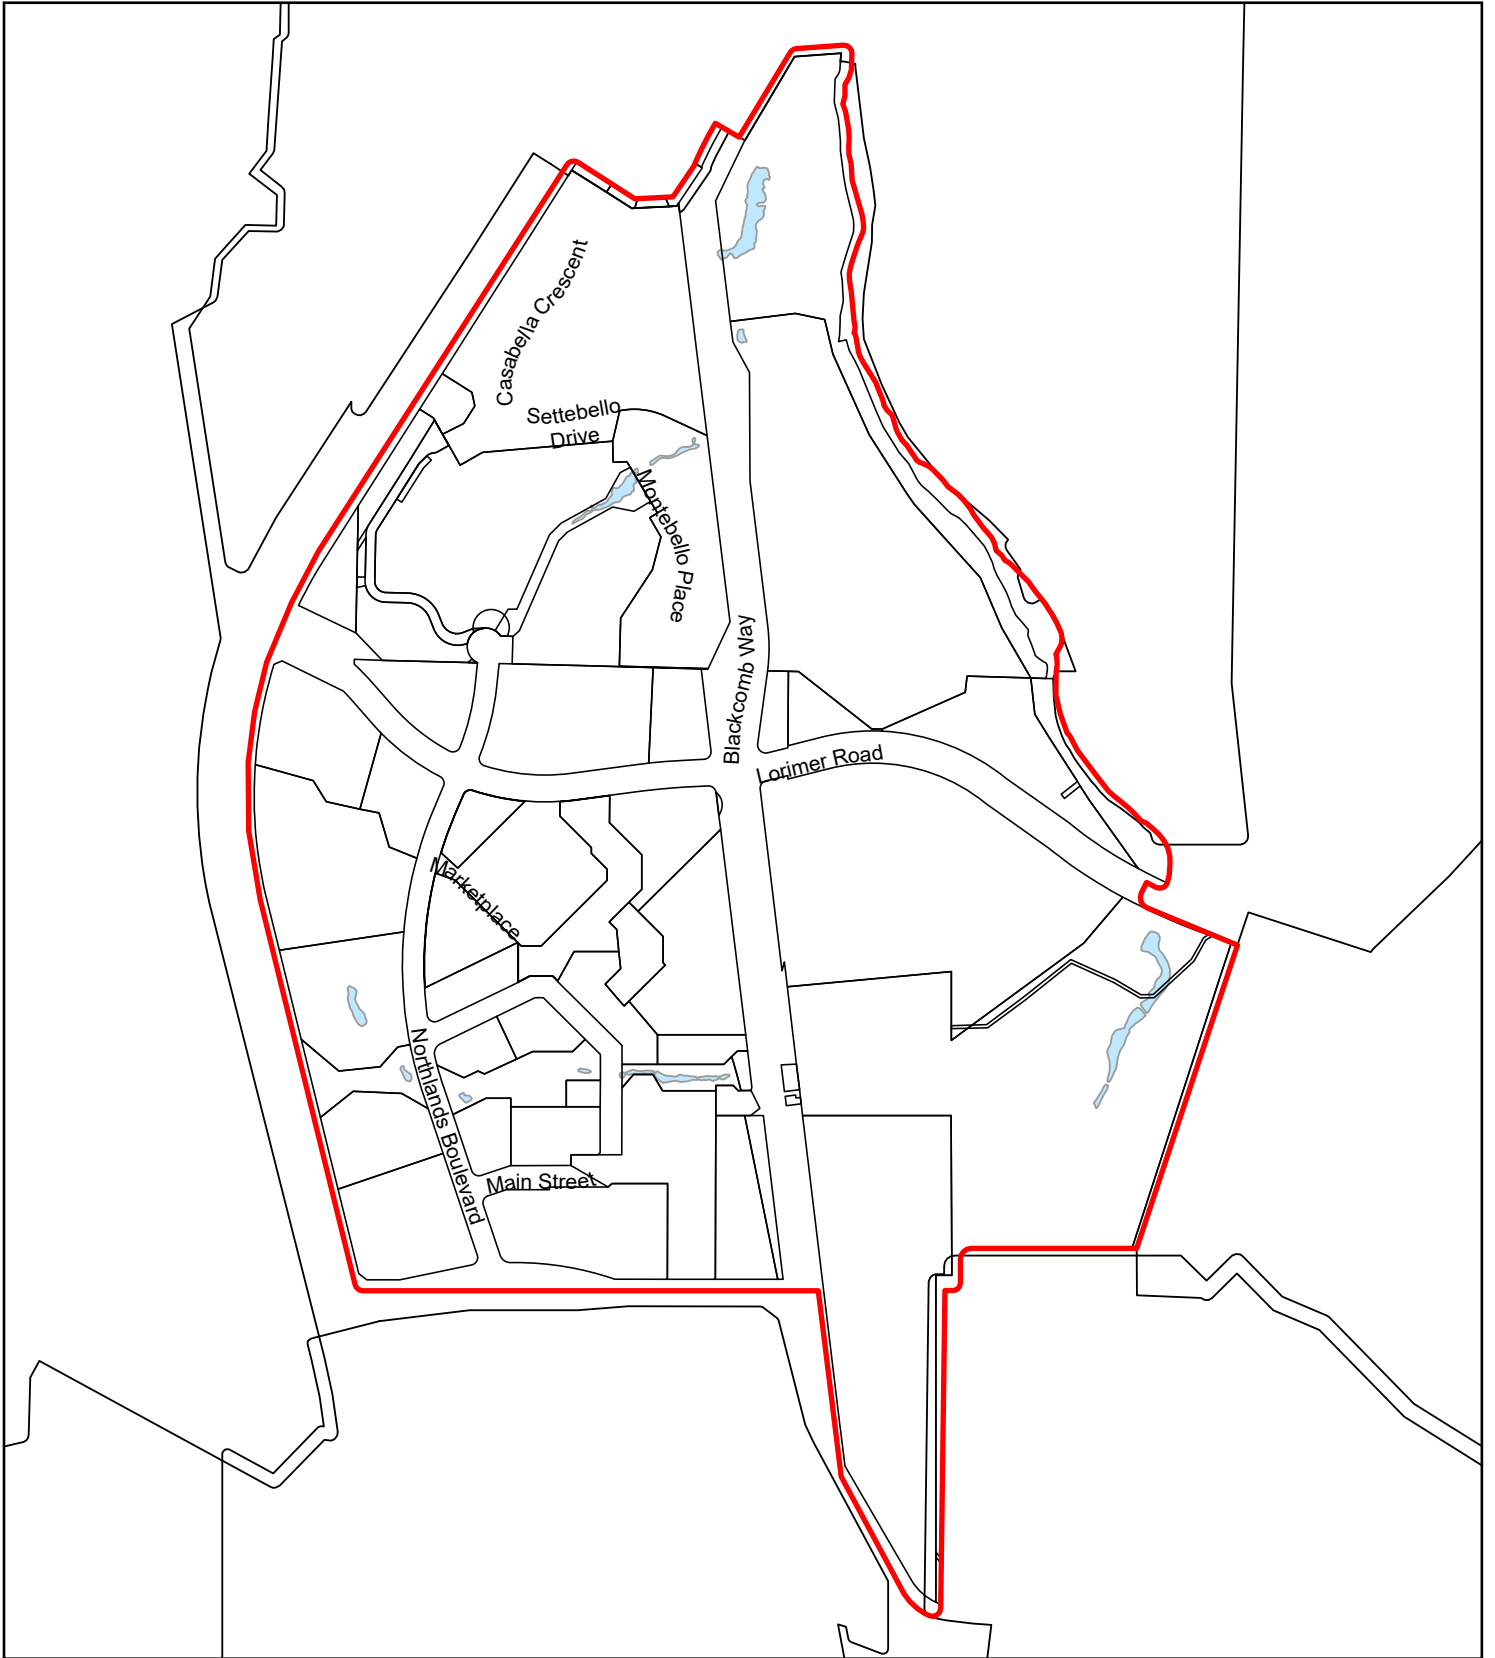

RMOW Neighbourhoods

WHISTLER

**ALPINE MEADOWS
NORTH**

**ALPINE MEADOWS
SOUTH**

ALTA LAKE STATION

ALTA VISTA

**BAYSHORES &
MILLAR'S POND**

**BLACKCOMB
BENCHLANDS NORTH**

**BLACKCOMB
BENCHLANDS SOUTH**

BLUEBERRY HILL

**BRIO & SUNRIDGE
PLATEAU**

CHEAKAMUS CROSSING

EMERALD ESTATES

FUNCTION JUNCTION

KADENWOOD

NESTERS CROSSING

**NESTERS, WHITE
GOLD, & SPRUCE
GROVE**

NICKLAUS NORTH

NITA LAKE ESTATES

**RAINBOW & BAXTER
CREEK**

RAINBOW PARK

SPRING CREEK

STONEBRIDGE

TWIN LAKES

VILLAGE

VILLAGE NORTH

WEDGE PARK

**WHISTLER CAY
ESTATES & TAPLEY'S**

WHISTLER CAY HEIGHTS

**WHISTLER CREEK &
WAYSIDE**

**WHISTLER CREEK
NORTH**

**WHISTLER CREEK
SOUTH**