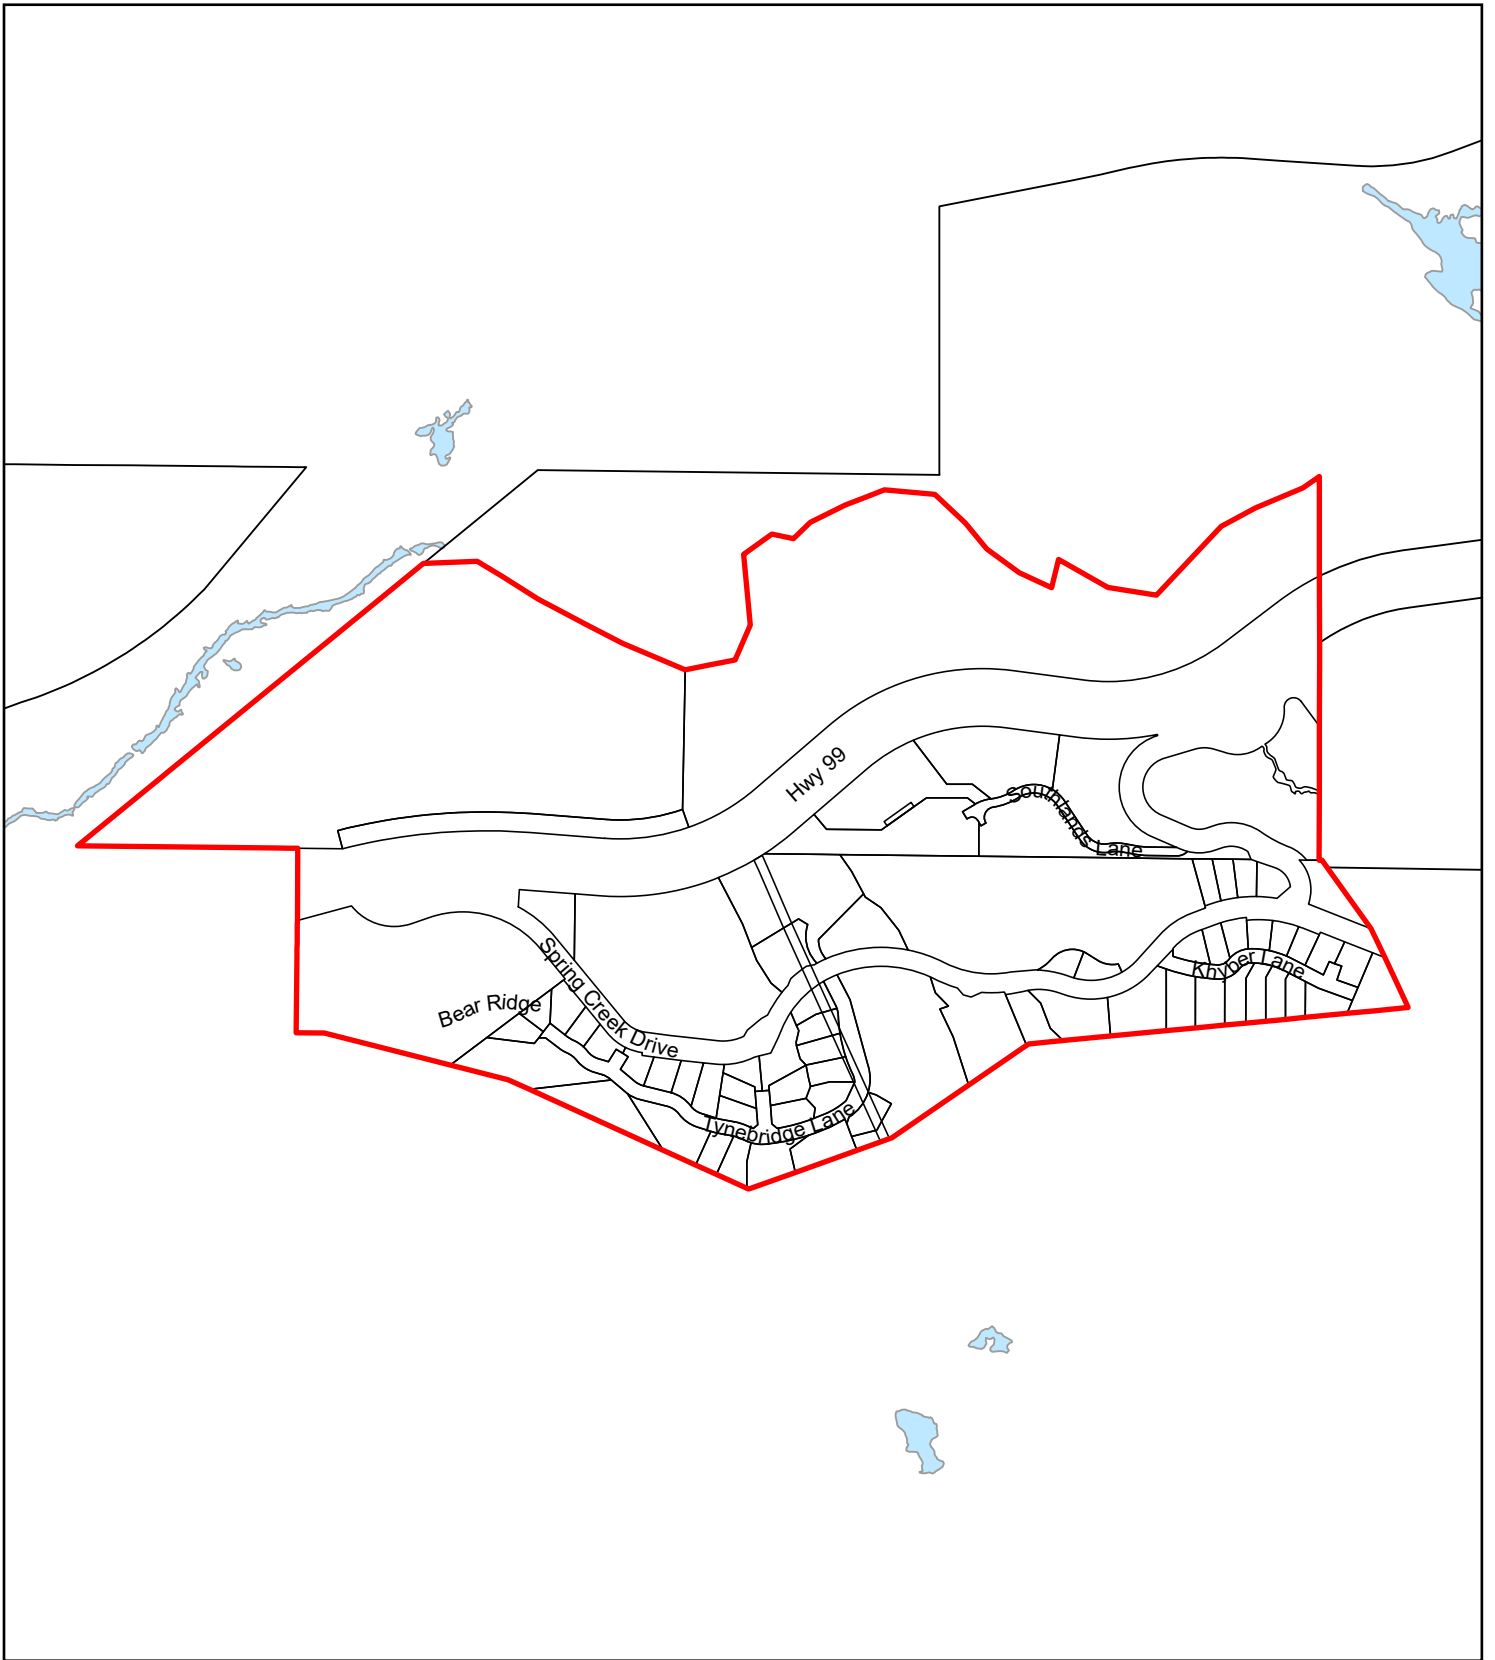

RMOW Neighbourhoods

WHISTLER

**ALPINE MEADOWS
NORTH**

**ALPINE MEADOWS
SOUTH**

ALTA LAKE STATION

ALTA VISTA

**BAYSHORES &
MILLAR'S POND**

**BLACKCOMB
BENCHLANDS NORTH**

**BLACKCOMB
BENCHLANDS SOUTH**

BLUEBERRY HILL

**BRIO & SUNRIDGE
PLATEAU**

CHEAKAMUS CROSSING

EMERALD ESTATES

FUNCTION JUNCTION

KADENWOOD

NESTERS CROSSING

**NESTERS, WHITE
GOLD, & SPRUCE
GROVE**

NICKLAUS NORTH

NITA LAKE ESTATES

**RAINBOW & BAXTER
CREEK**

RAINBOW PARK

SPRING CREEK

STONEBRIDGE

TWIN LAKES

VILLAGE

VILLAGE NORTH

WEDGE PARK

**WHISTLER CAY
ESTATES & TAPLEY'S**

WHISTLER CAY HEIGHTS

**WHISTLER CREEK &
WAYSIDE**

**WHISTLER CREEK
NORTH**

**WHISTLER CREEK
SOUTH**