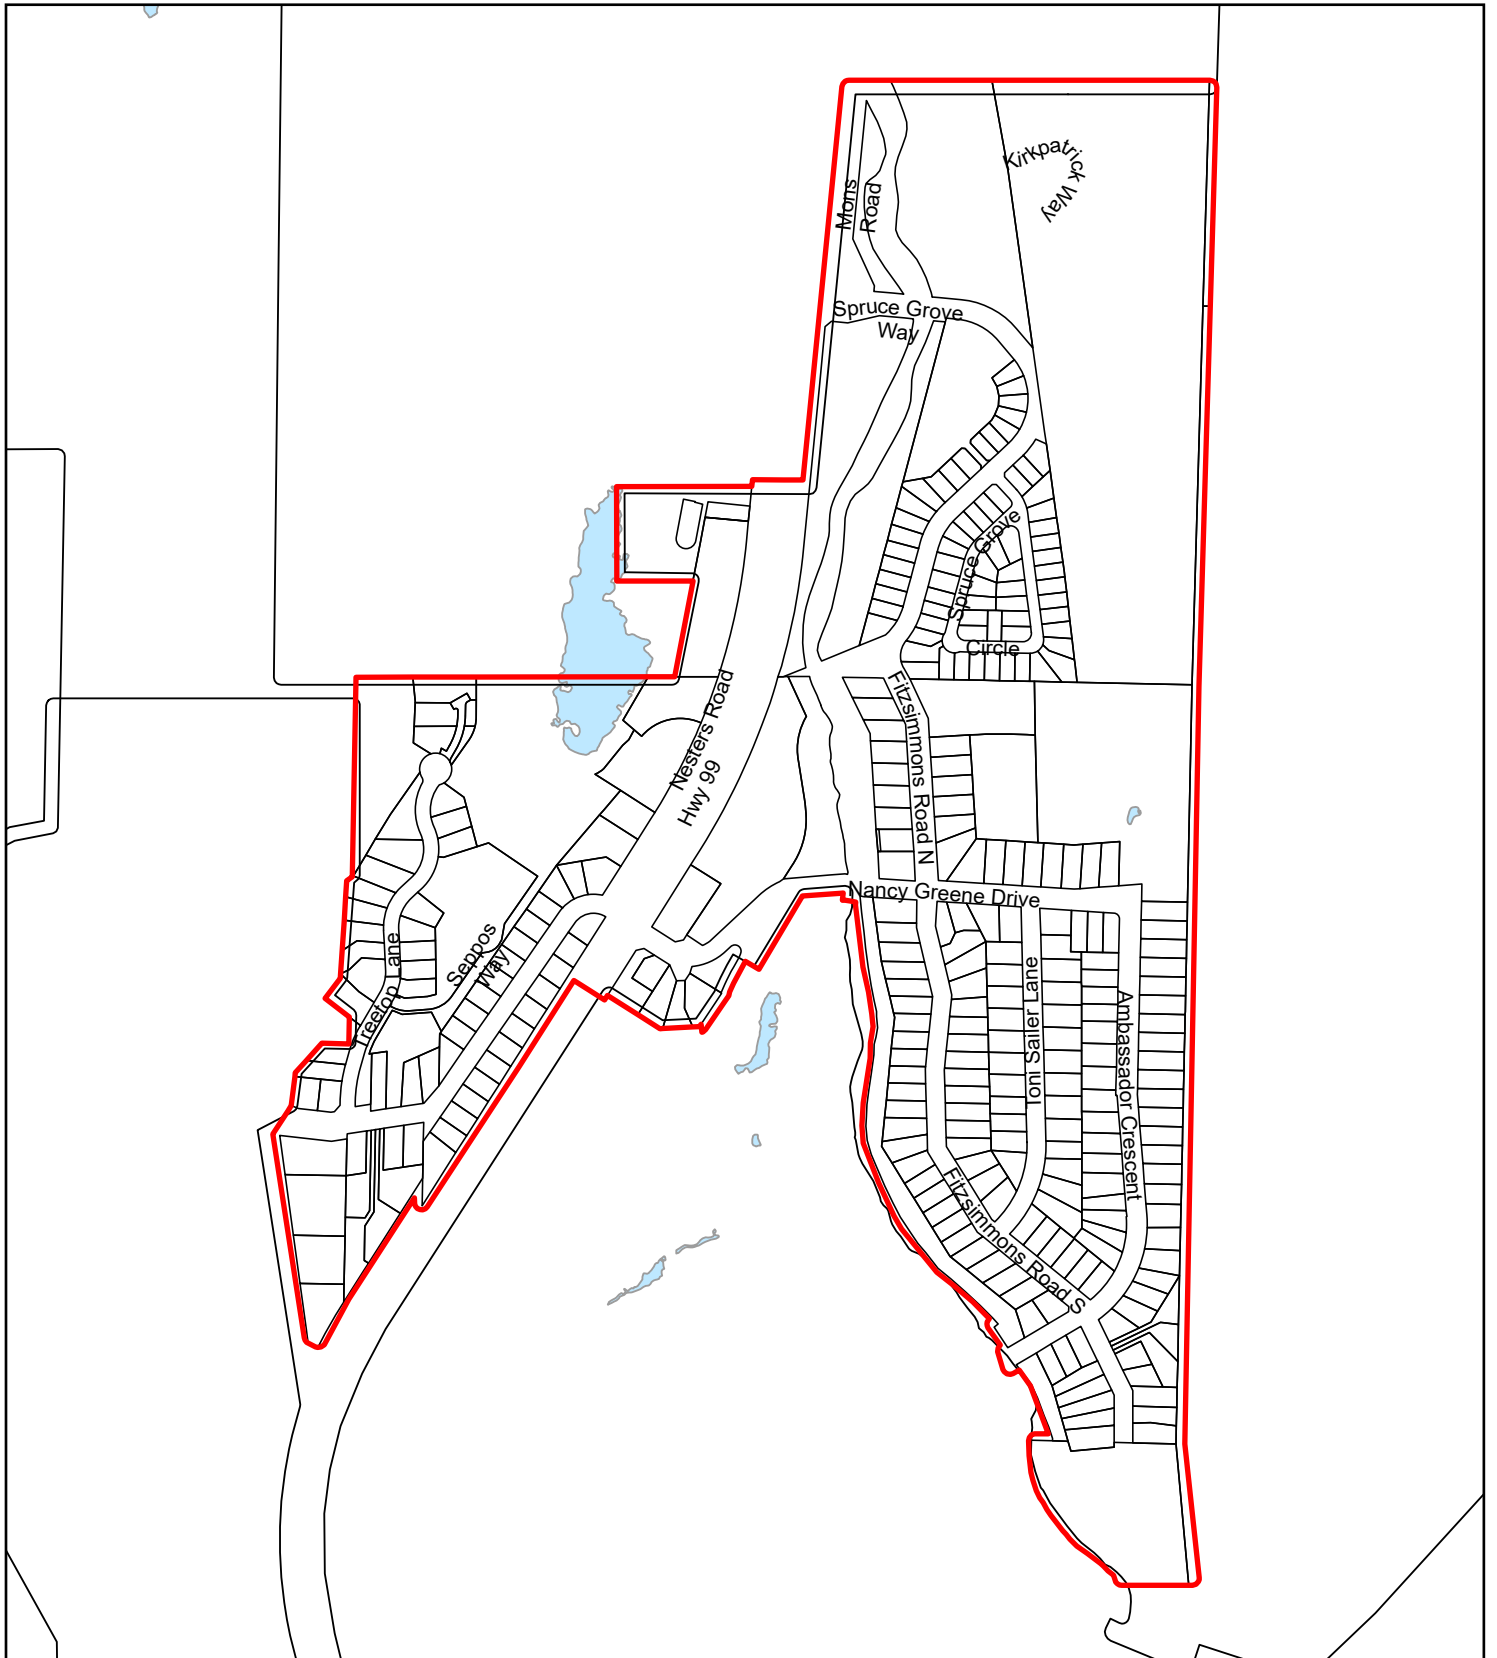

RMOW Neighbourhoods

WHISTLER

**ALPINE MEADOWS
NORTH**

**ALPINE MEADOWS
SOUTH**

ALTA LAKE STATION

ALTA VISTA

**BAYSHORES &
MILLAR'S POND**

**BLACKCOMB
BENCHLANDS NORTH**

**BLACKCOMB
BENCHLANDS SOUTH**

BLUEBERRY HILL

**BRIO & SUNRIDGE
PLATEAU**

CHEAKAMUS CROSSING

EMERALD ESTATES

FUNCTION JUNCTION

KADENWOOD

NESTERS CROSSING

**NESTERS, WHITE
GOLD, & SPRUCE
GROVE**

NICKLAUS NORTH

NITA LAKE ESTATES

**RAINBOW & BAXTER
CREEK**

RAINBOW PARK

SPRING CREEK

STONEBRIDGE

TWIN LAKES