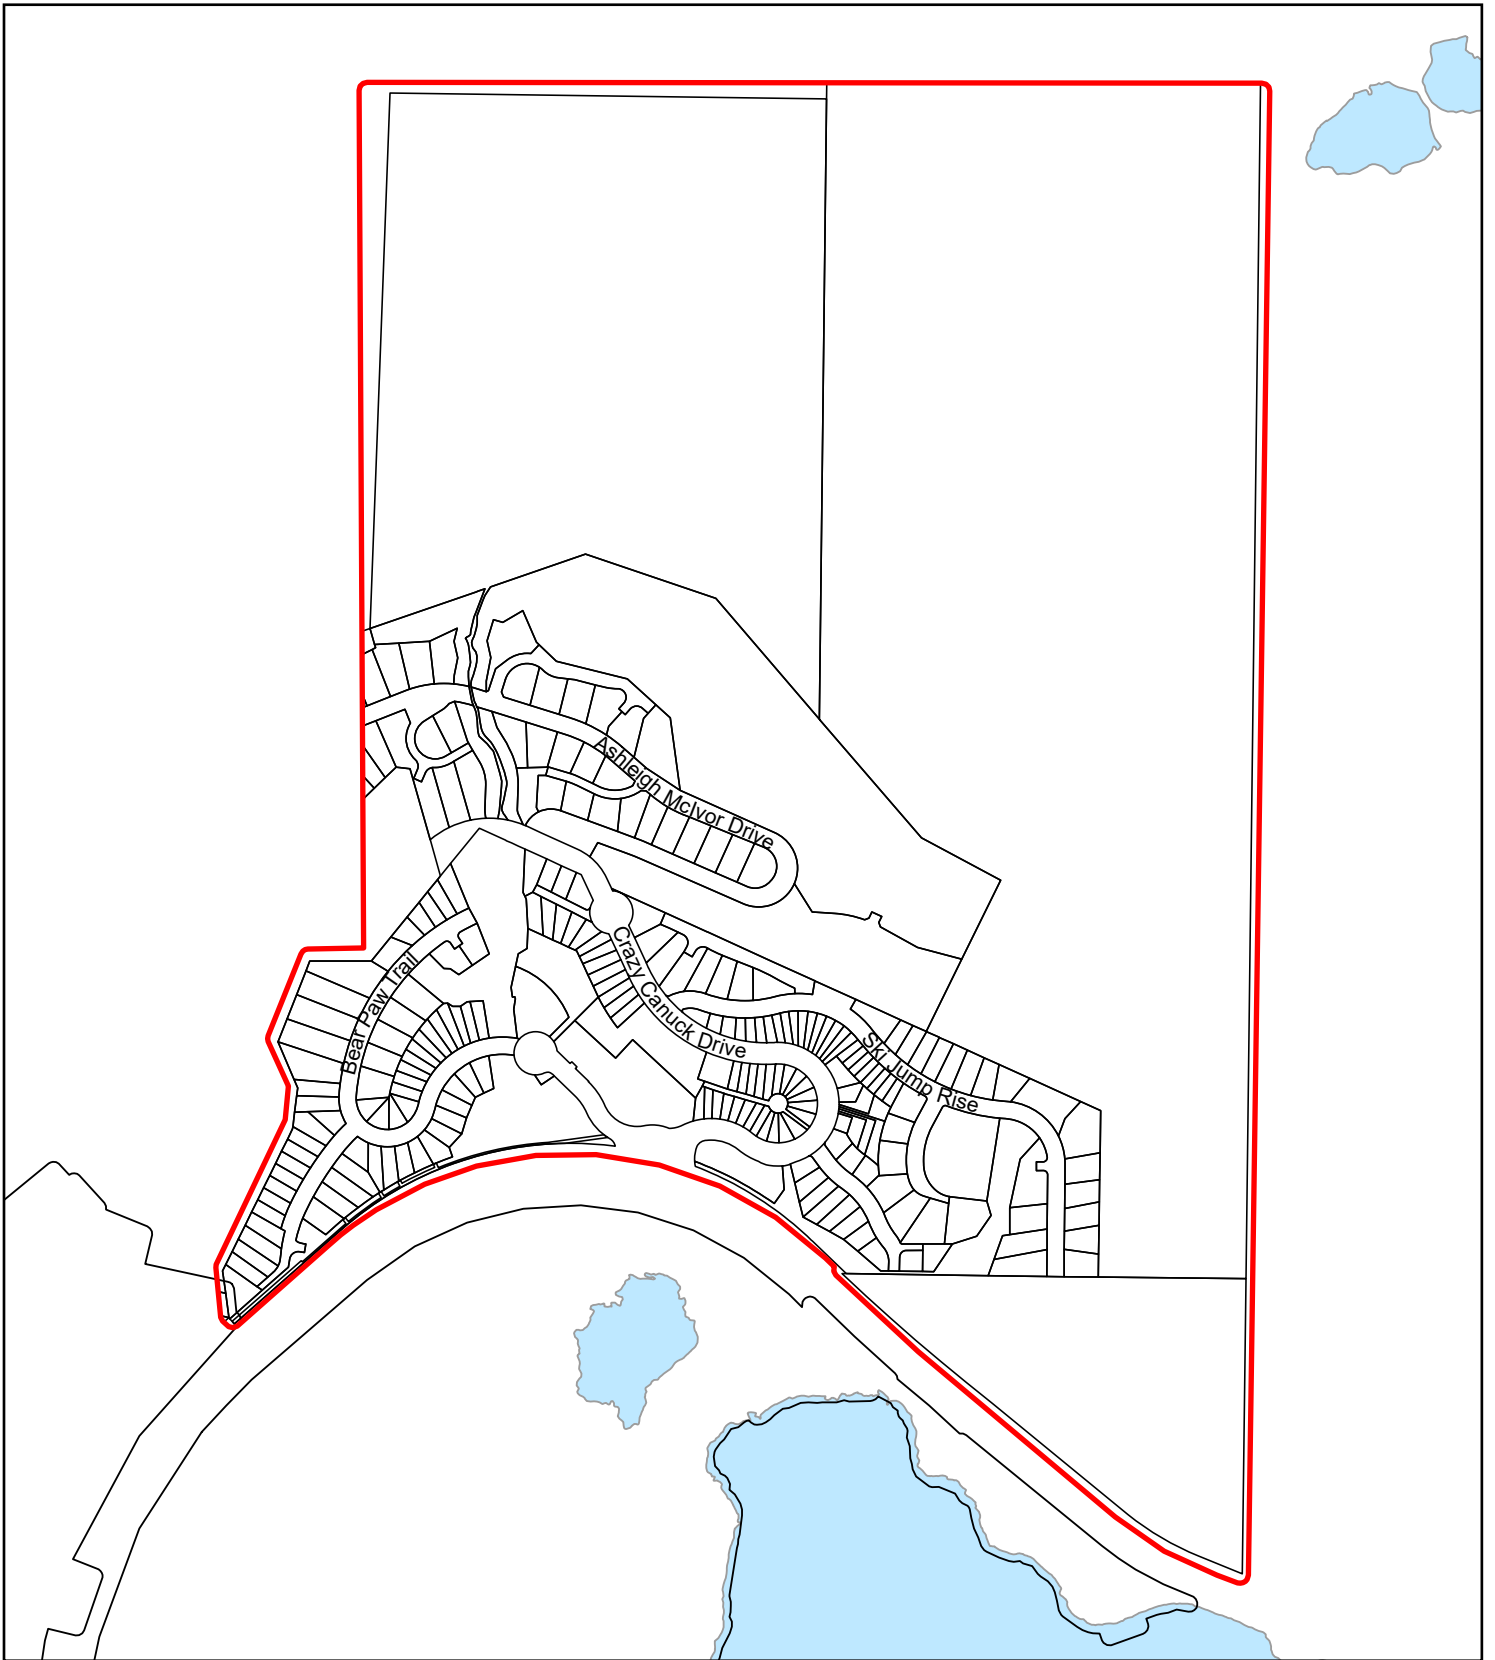

RMOW Neighbourhoods

WHISTLER

**ALPINE MEADOWS
NORTH**

**ALPINE MEADOWS
SOUTH**

ALTA LAKE STATION

ALTA VISTA

**BAYSHORES &
MILLAR'S POND**

**BLACKCOMB
BENCHLANDS NORTH**

**BLACKCOMB
BENCHLANDS SOUTH**

BLUEBERRY HILL

**BRIO & SUNRIDGE
PLATEAU**

CHEAKAMUS CROSSING

EMERALD ESTATES

FUNCTION JUNCTION

KADENWOOD

NESTERS CROSSING

**NESTERS, WHITE
GOLD, & SPRUCE
GROVE**

NICKLAUS NORTH

NITA LAKE ESTATES

**RAINBOW & BAXTER
CREEK**

RAINBOW PARK

SPRING CREEK

STONEBRIDGE

TWIN LAKES

VILLAGE

VILLAGE NORTH

WEDGE PARK

**WHISTLER CAY
ESTATES & TAPLEY'S**

WHISTLER CAY HEIGHTS

**WHISTLER CREEK &
WAYSIDE**

**WHISTLER CREEK
NORTH**

**WHISTLER CREEK
SOUTH**