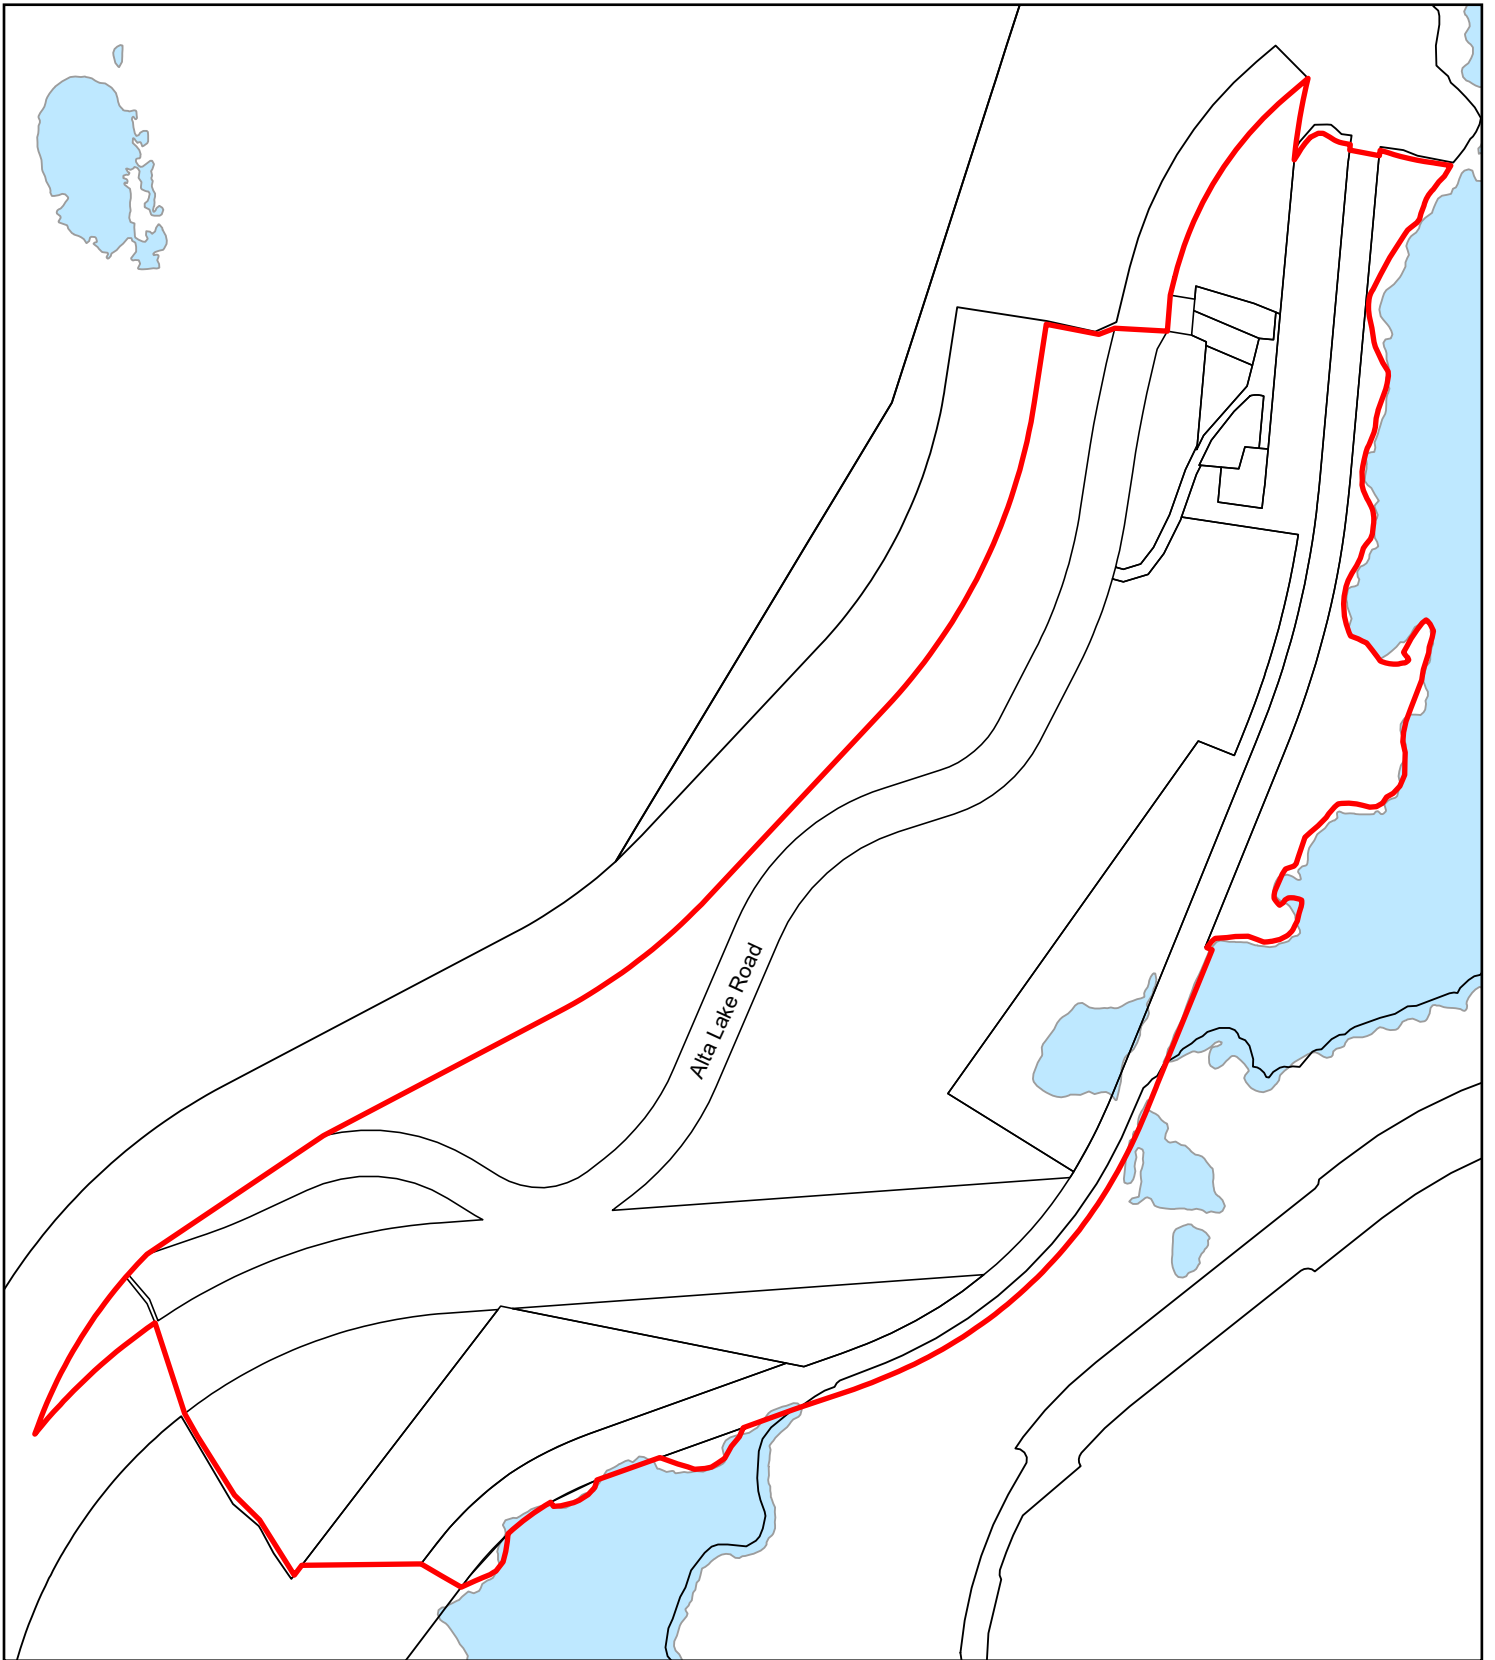

RMOW Neighbourhoods

WHISTLER

**ALPINE MEADOWS
NORTH**

**ALPINE MEADOWS
SOUTH**

ALTA LAKE STATION

ALTA VISTA

**BAYSHORES &
MILLAR'S POND**

**BLACKCOMB
BENCHLANDS NORTH**

**BLACKCOMB
BENCHLANDS SOUTH**

BLUEBERRY HILL

**BRIO & SUNRIDGE
PLATEAU**

CHEAKAMUS CROSSING

EMERALD ESTATES

FUNCTION JUNCTION

KADENWOOD

NESTERS CROSSING

**NESTERS, WHITE
GOLD, & SPRUCE
GROVE**

NICKLAUS NORTH

NITA LAKE ESTATES

**RAINBOW & BAXTER
CREEK**

RAINBOW PARK

SPRING CREEK

STONEBRIDGE

TWIN LAKES