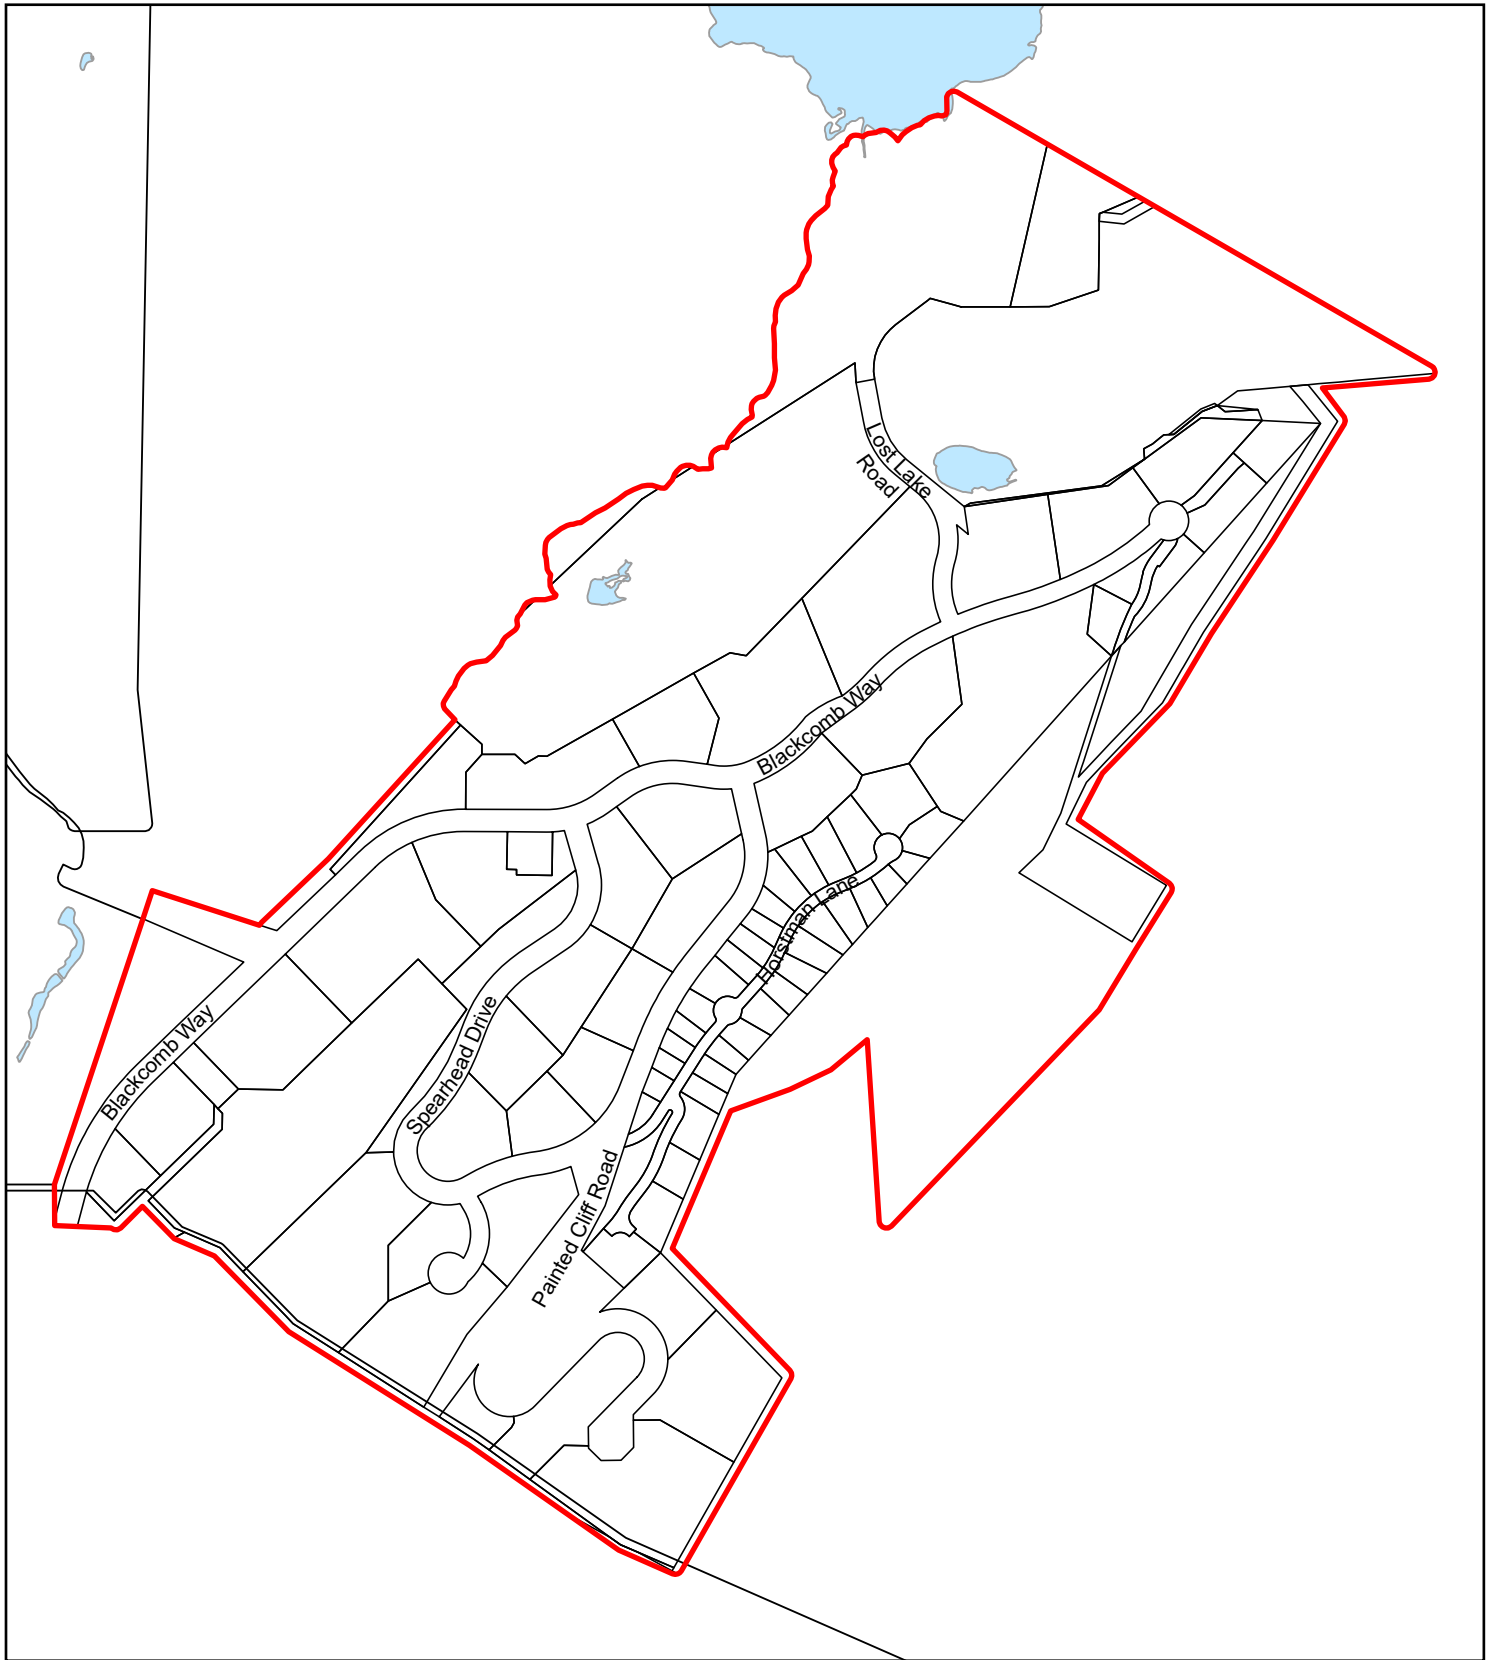

RMOW Neighbourhoods

WHISTLER

**ALPINE MEADOWS
NORTH**

**ALPINE MEADOWS
SOUTH**

ALTA LAKE STATION

ALTA VISTA

**BAYSHORES &
MILLAR'S POND**

**BLACKCOMB
BENCHLANDS NORTH**

**BLACKCOMB
BENCHLANDS SOUTH**

BLUEBERRY HILL

**BRIO & SUNRIDGE
PLATEAU**

CHEAKAMUS CROSSING

EMERALD ESTATES

FUNCTION JUNCTION

KADENWOOD

NESTERS CROSSING

**NESTERS, WHITE
GOLD, & SPRUCE
GROVE**

NICKLAUS NORTH

NITA LAKE ESTATES

**RAINBOW & BAXTER
CREEK**

RAINBOW PARK

SPRING CREEK

STONEBRIDGE

TWIN LAKES

VILLAGE

VILLAGE NORTH

WEDGE PARK

**WHISTLER CAY
ESTATES & TAPLEY'S**

WHISTLER CAY HEIGHTS

**WHISTLER CREEK &
WAYSIDE**

**WHISTLER CREEK
NORTH**

**WHISTLER CREEK
SOUTH**