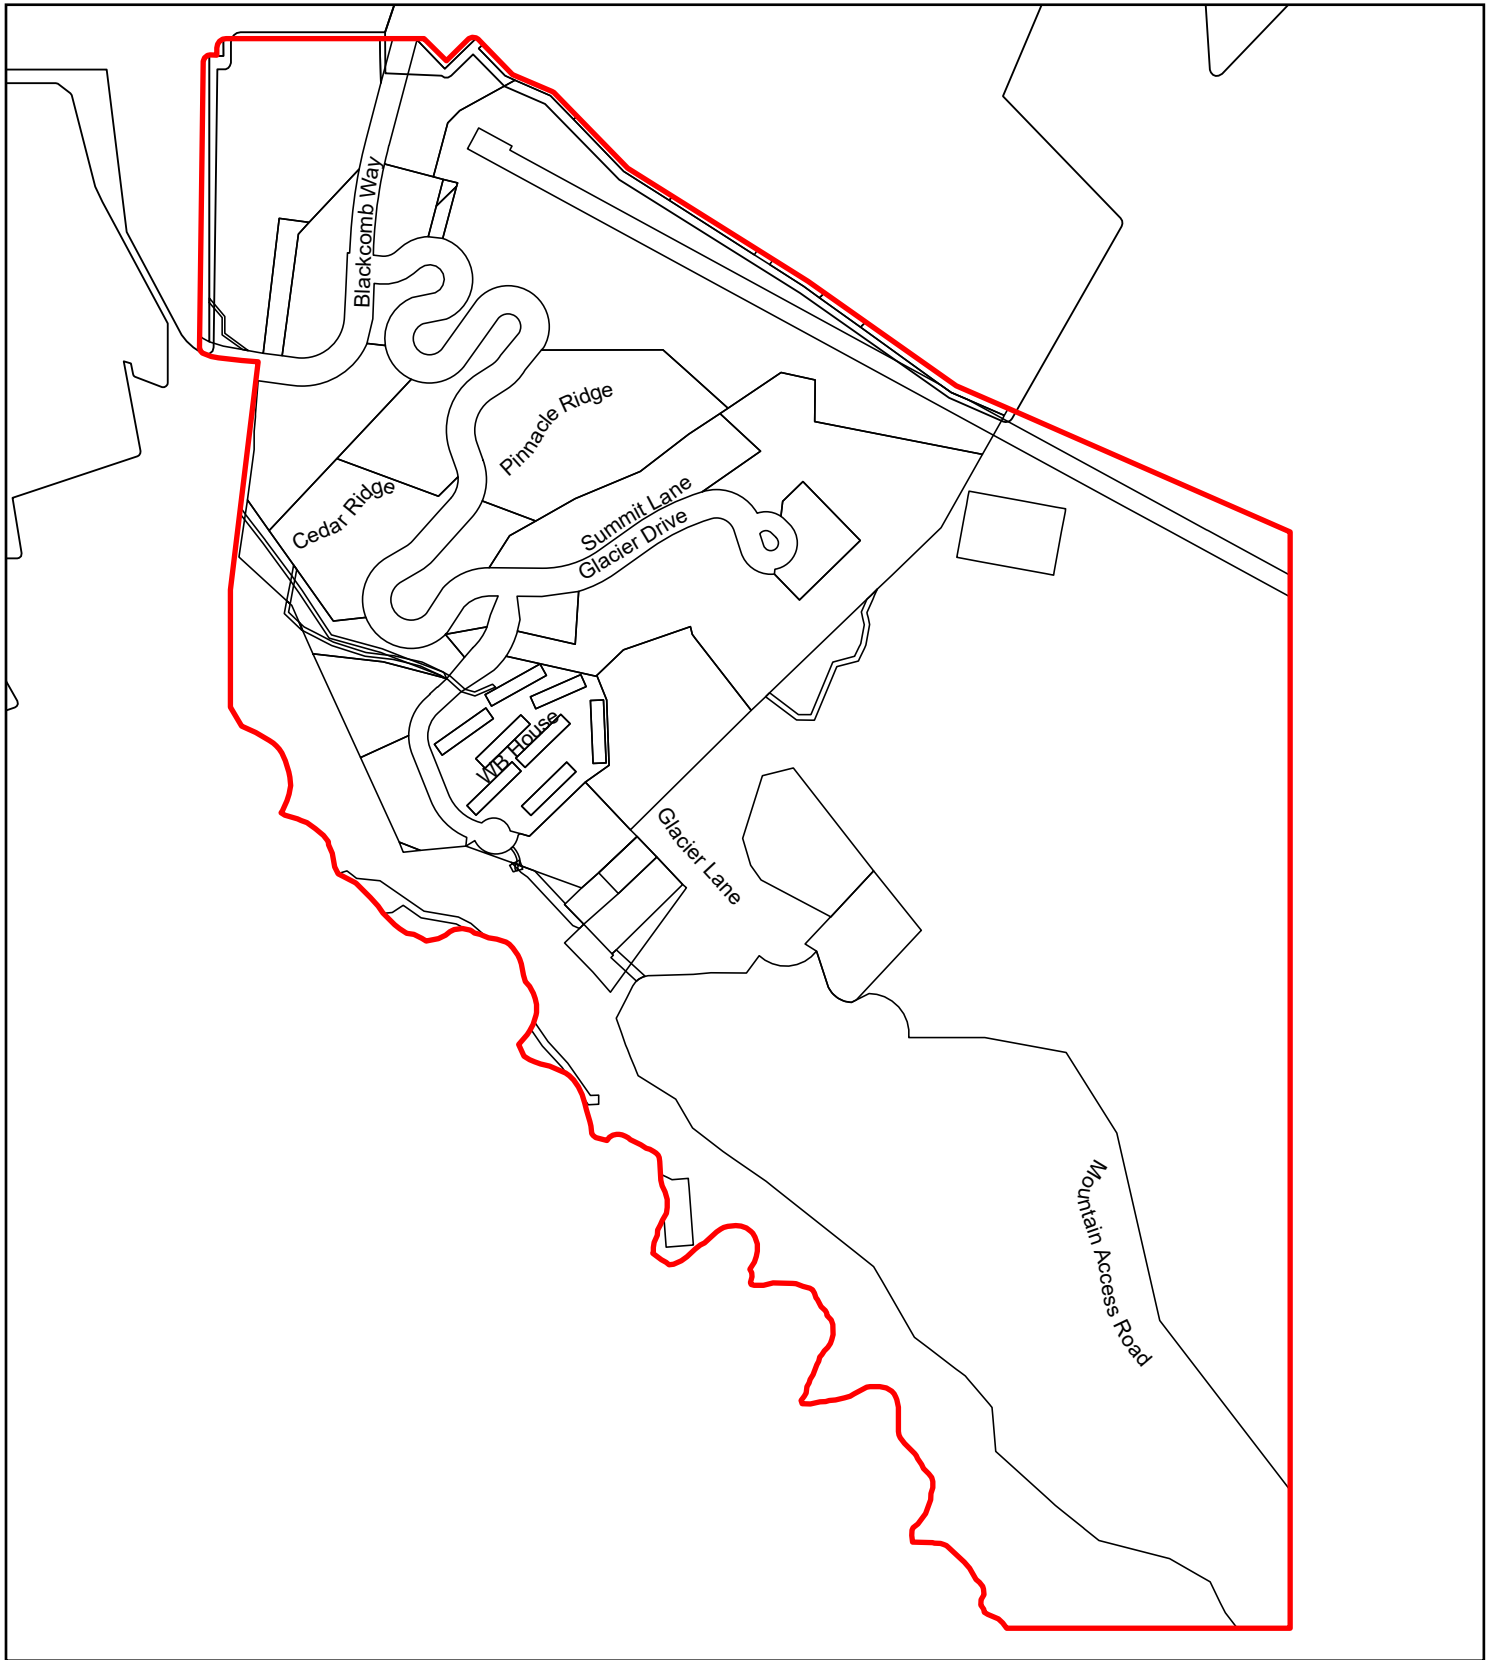

RMOW Neighbourhoods

WHISTLER

**ALPINE MEADOWS
NORTH**

**ALPINE MEADOWS
SOUTH**

ALTA LAKE STATION

ALTA VISTA

**BAYSHORES &
MILLAR'S POND**

**BLACKCOMB
BENCHLANDS NORTH**

**BLACKCOMB
BENCHLANDS SOUTH**

BLUEBERRY HILL

**BRIO & SUNRIDGE
PLATEAU**

CHEAKAMUS CROSSING

EMERALD ESTATES

FUNCTION JUNCTION

KADENWOOD

NESTERS CROSSING

**NESTERS, WHITE
GOLD, & SPRUCE
GROVE**

NICKLAUS NORTH

NITA LAKE ESTATES

**RAINBOW & BAXTER
CREEK**

RAINBOW PARK

SPRING CREEK

STONEBRIDGE

TWIN LAKES

VILLAGE

VILLAGE NORTH

WEDGE PARK

**WHISTLER CAY
ESTATES & TAPLEY'S**

WHISTLER CAY HEIGHTS

**WHISTLER CREEK &
WAYSIDE**

**WHISTLER CREEK
NORTH**

**WHISTLER CREEK
SOUTH**