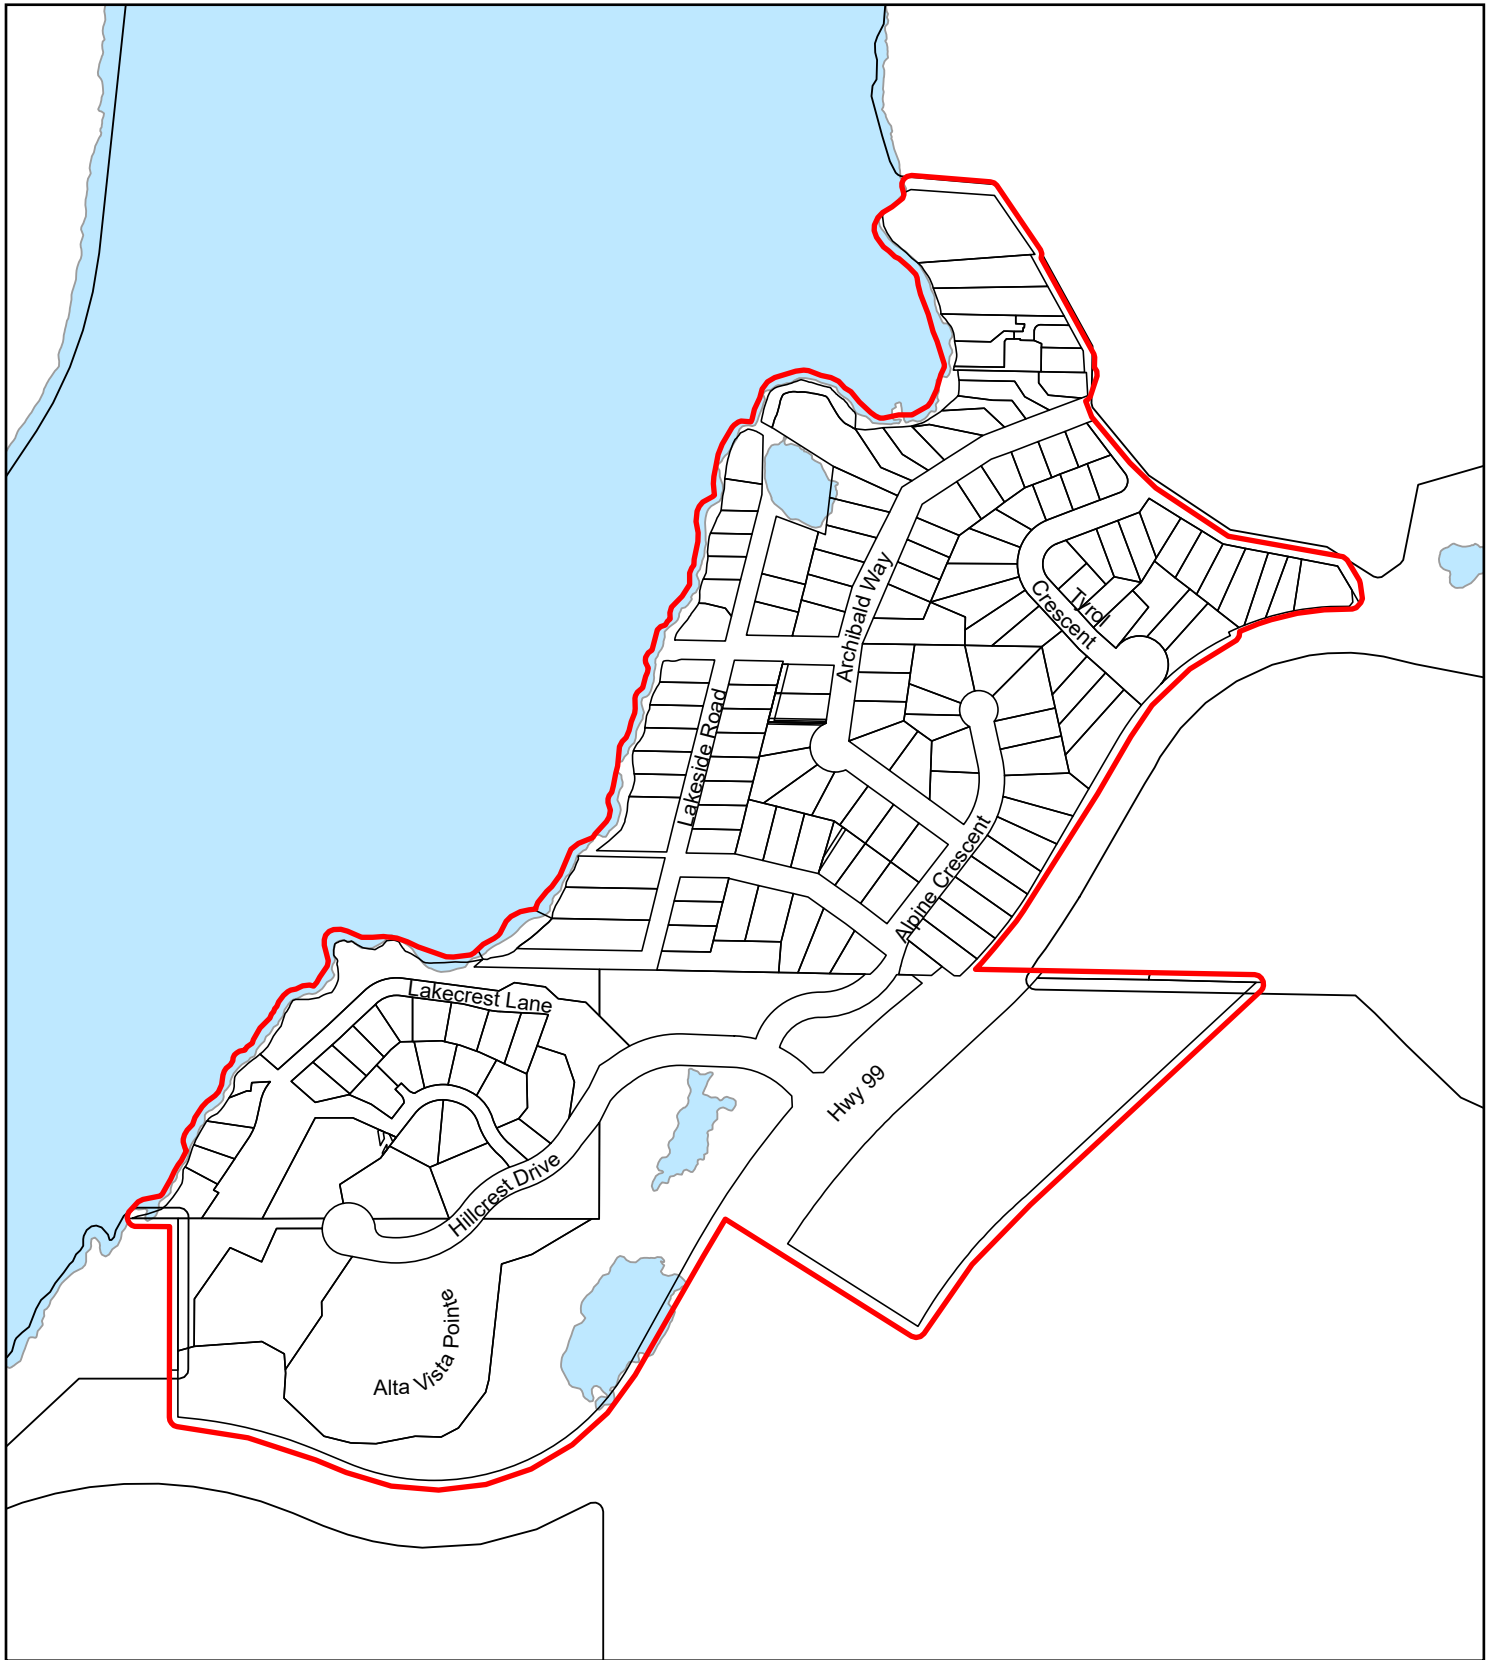

RMOW Neighbourhoods

WHISTLER

**ALPINE MEADOWS
NORTH**

**ALPINE MEADOWS
SOUTH**

ALTA LAKE STATION

ALTA VISTA

**BAYSHORES &
MILLAR'S POND**

**BLACKCOMB
BENCHLANDS NORTH**

**BLACKCOMB
BENCHLANDS SOUTH**

BLUEBERRY HILL

**BRIO & SUNRIDGE
PLATEAU**

CHEAKAMUS CROSSING

EMERALD ESTATES

FUNCTION JUNCTION

KADENWOOD

NESTERS CROSSING

**NESTERS, WHITE
GOLD, & SPRUCE
GROVE**

NICKLAUS NORTH

NITA LAKE ESTATES

**RAINBOW & BAXTER
CREEK**

RAINBOW PARK

SPRING CREEK

STONEBRIDGE

TWIN LAKES

VILLAGE

VILLAGE NORTH

WEDGE PARK

**WHISTLER CAY
ESTATES & TAPLEY'S**

WHISTLER CAY HEIGHTS

**WHISTLER CREEK &
WAYSIDE**

**WHISTLER CREEK
NORTH**

**WHISTLER CREEK
SOUTH**