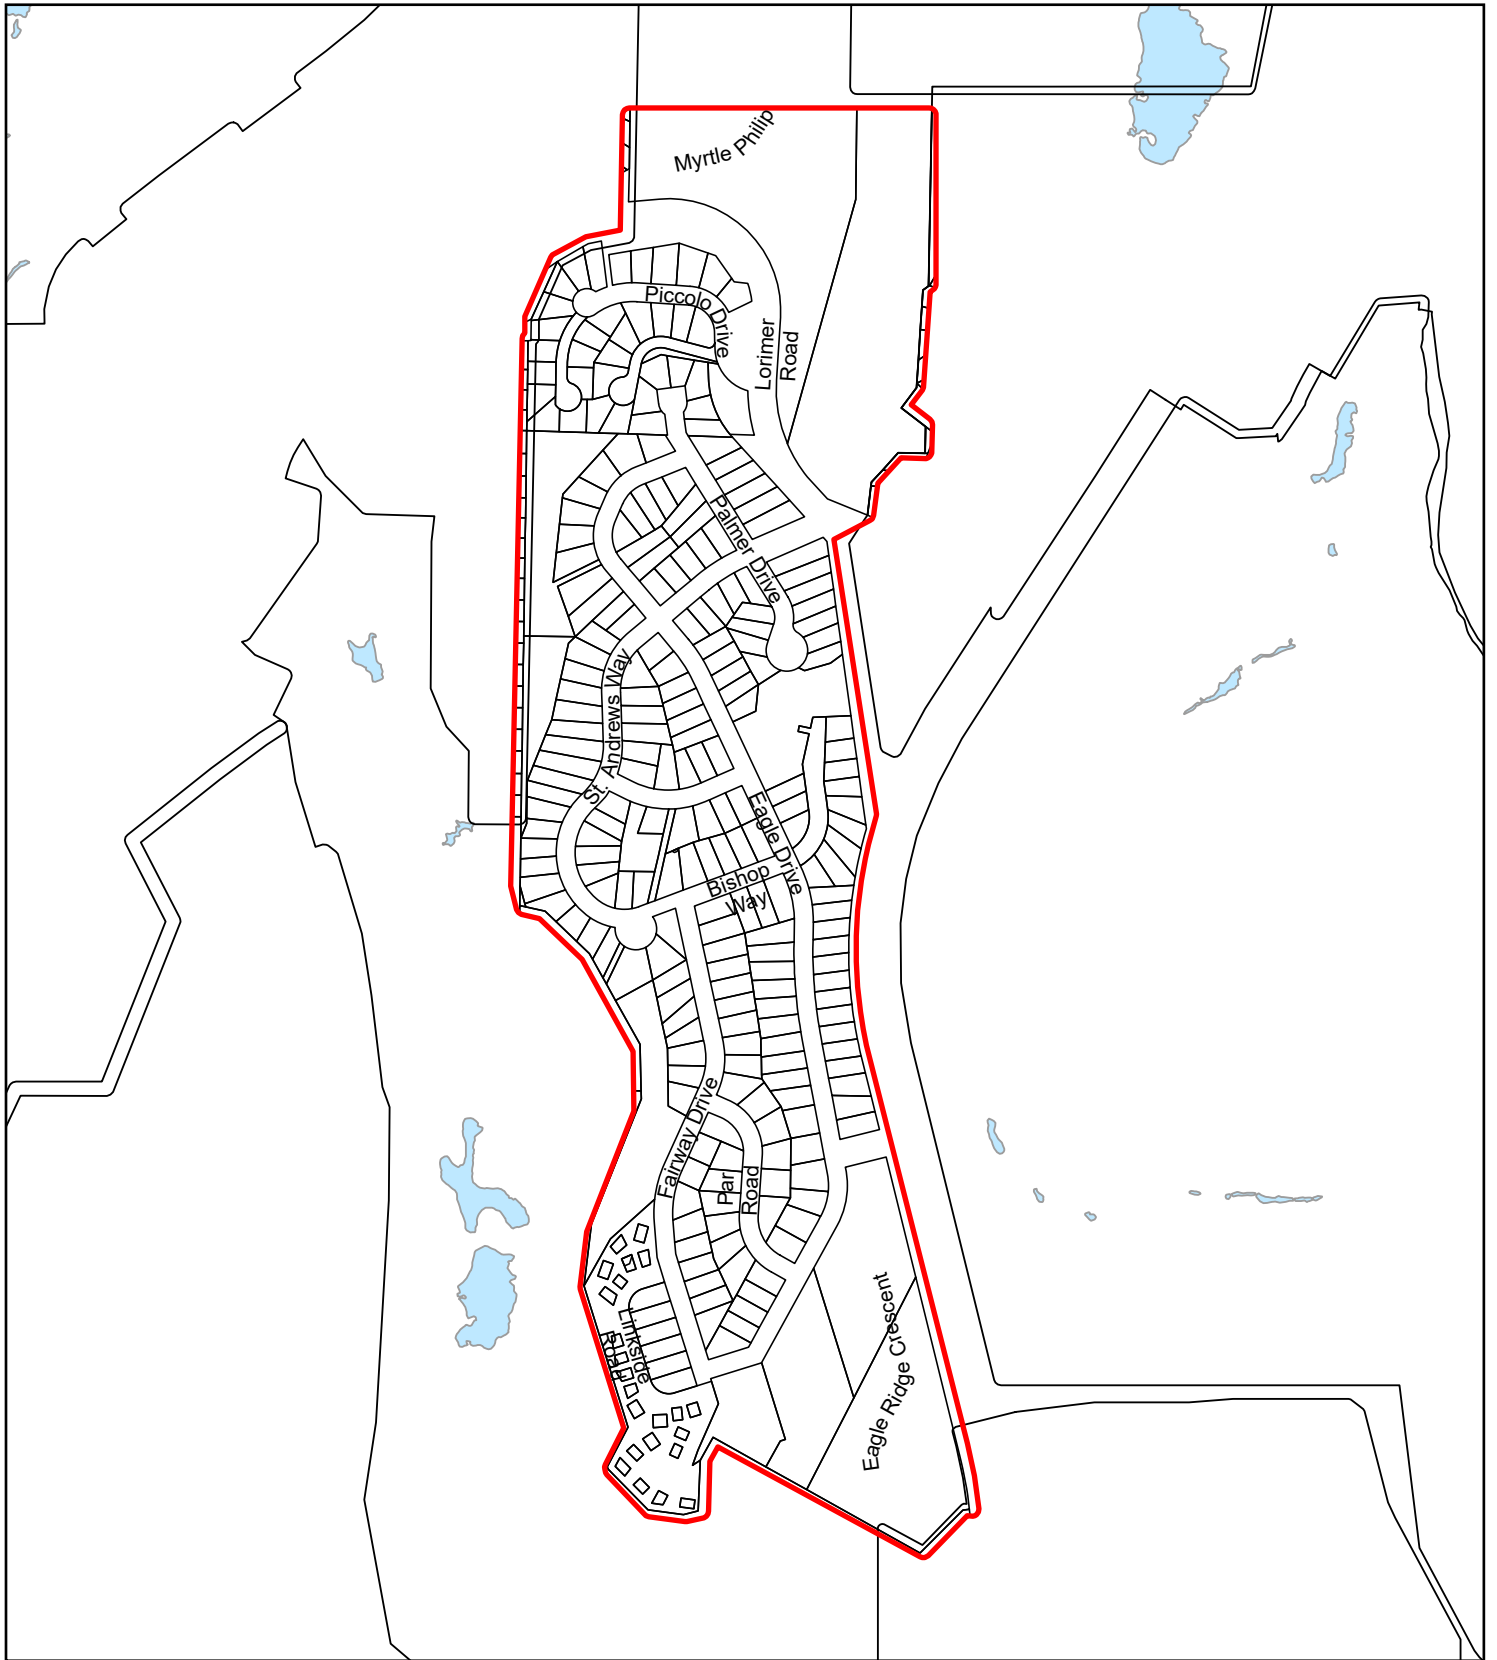

RMOW Neighbourhoods

WHISTLER

**ALPINE MEADOWS
NORTH**

**ALPINE MEADOWS
SOUTH**

ALTA LAKE STATION

ALTA VISTA

**BAYSHORES &
MILLAR'S POND**

**BLACKCOMB
BENCHLANDS NORTH**

**BLACKCOMB
BENCHLANDS SOUTH**

BLUEBERRY HILL

**BRIO & SUNRIDGE
PLATEAU**

CHEAKAMUS CROSSING

EMERALD ESTATES

FUNCTION JUNCTION

KADENWOOD

NESTERS CROSSING

**NESTERS, WHITE
GOLD, & SPRUCE
GROVE**

NICKLAUS NORTH

NITA LAKE ESTATES

**RAINBOW & BAXTER
CREEK**

RAINBOW PARK

SPRING CREEK

STONEBRIDGE

TWIN LAKES

VILLAGE

VILLAGE NORTH

WEDGE PARK

**WHISTLER CAY
ESTATES & TAPLEY'S**

WHISTLER CAY HEIGHTS

**WHISTLER CREEK &
WAYSIDE**

**WHISTLER CREEK
NORTH**

**WHISTLER CREEK
SOUTH**