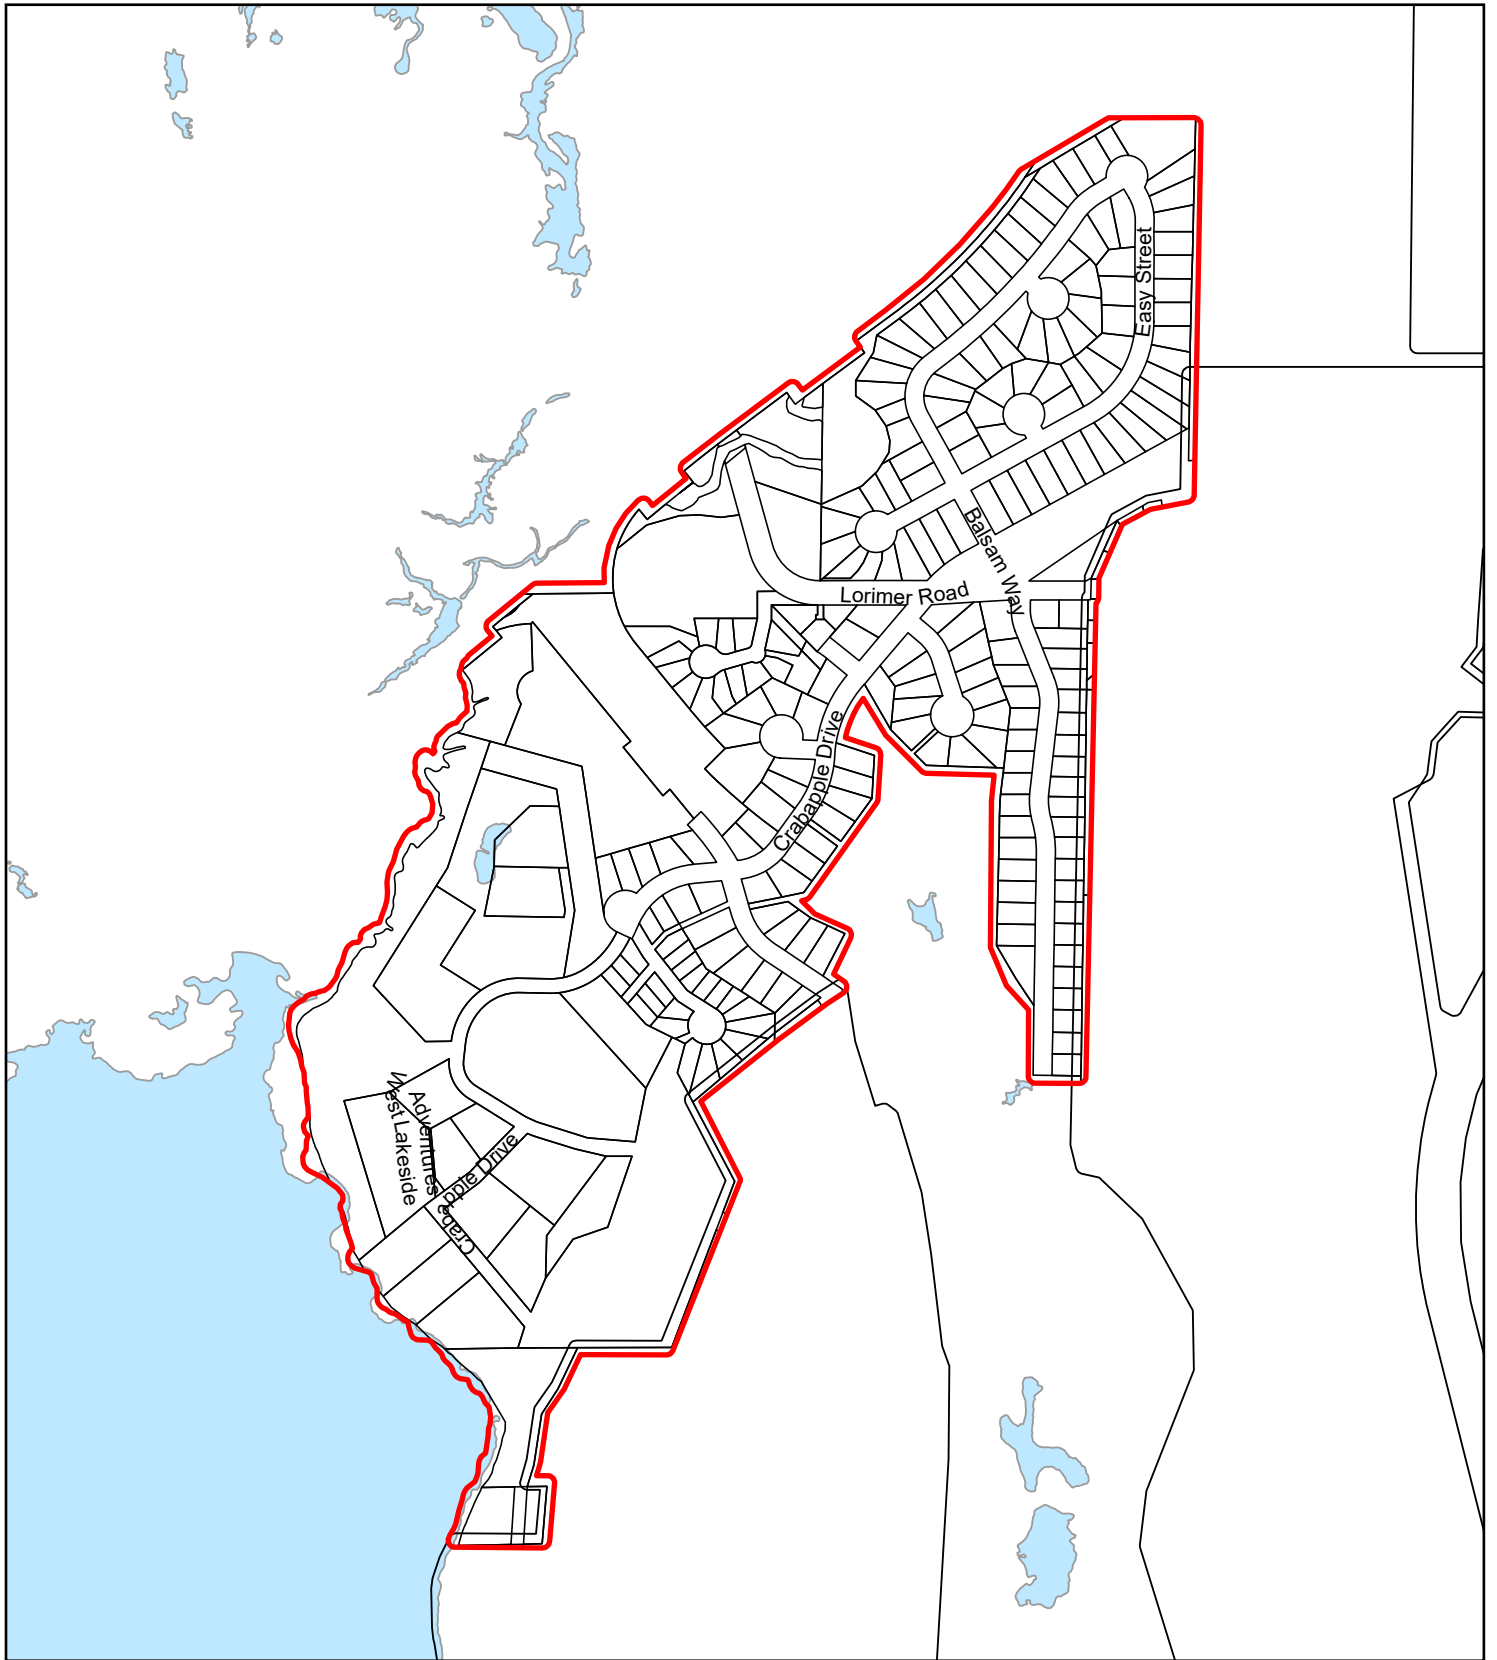

RMOW Neighbourhoods

WHISTLER

**ALPINE MEADOWS
NORTH**

**ALPINE MEADOWS
SOUTH**

ALTA LAKE STATION

ALTA VISTA

**BAYSHORES &
MILLAR'S POND**

**BLACKCOMB
BENCHLANDS NORTH**

**BLACKCOMB
BENCHLANDS SOUTH**

BLUEBERRY HILL

**BRIO & SUNRIDGE
PLATEAU**

CHEAKAMUS CROSSING

EMERALD ESTATES

FUNCTION JUNCTION

KADENWOOD

NESTERS CROSSING

**NESTERS, WHITE
GOLD, & SPRUCE
GROVE**

NICKLAUS NORTH

NITA LAKE ESTATES

**RAINBOW & BAXTER
CREEK**

RAINBOW PARK

SPRING CREEK

STONEBRIDGE

TWIN LAKES

VILLAGE

VILLAGE NORTH

WEDGE PARK

**WHISTLER CAY
ESTATES & TAPLEY'S**

WHISTLER CAY HEIGHTS

**WHISTLER CREEK &
WAYSIDE**

**WHISTLER CREEK
NORTH**

**WHISTLER CREEK
SOUTH**