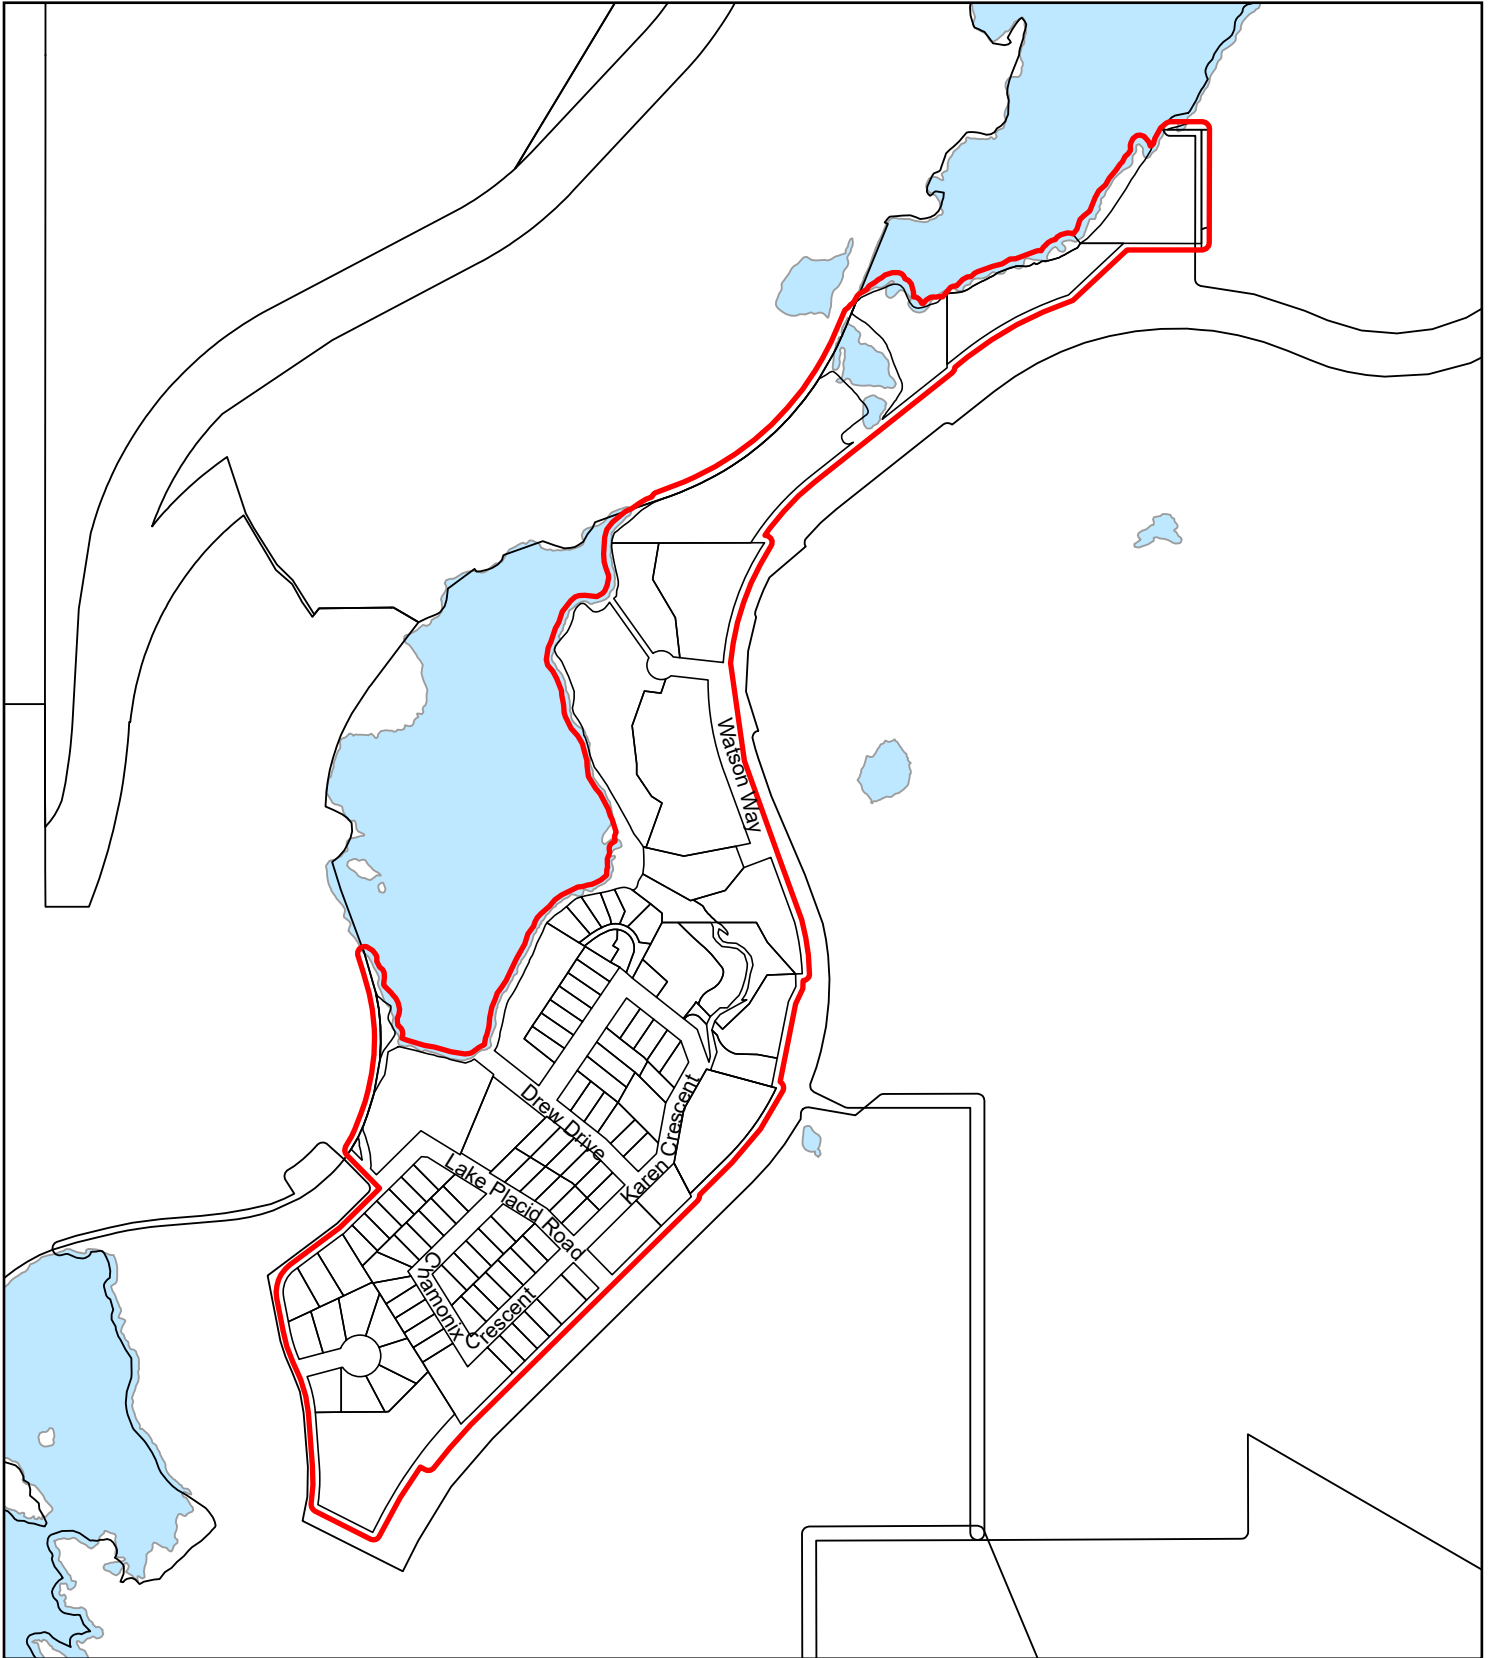

RMOW Neighbourhoods

WHISTLER

**ALPINE MEADOWS
NORTH**

**ALPINE MEADOWS
SOUTH**

ALTA LAKE STATION

ALTA VISTA

**BAYSHORES &
MILLAR'S POND**

**BLACKCOMB
BENCHLANDS NORTH**

**BLACKCOMB
BENCHLANDS SOUTH**

BLUEBERRY HILL

**BRIO & SUNRIDGE
PLATEAU**

CHEAKAMUS CROSSING

EMERALD ESTATES

FUNCTION JUNCTION

KADENWOOD

NESTERS CROSSING

**NESTERS, WHITE
GOLD, & SPRUCE
GROVE**

NICKLAUS NORTH

NITA LAKE ESTATES

**RAINBOW & BAXTER
CREEK**

RAINBOW PARK

SPRING CREEK

STONEBRIDGE

TWIN LAKES

VILLAGE

VILLAGE NORTH

WEDGE PARK

**WHISTLER CAY
ESTATES & TAPLEY'S**

WHISTLER CAY HEIGHTS

**WHISTLER CREEK &
WAYSIDE**

**WHISTLER CREEK
NORTH**

**WHISTLER CREEK
SOUTH**