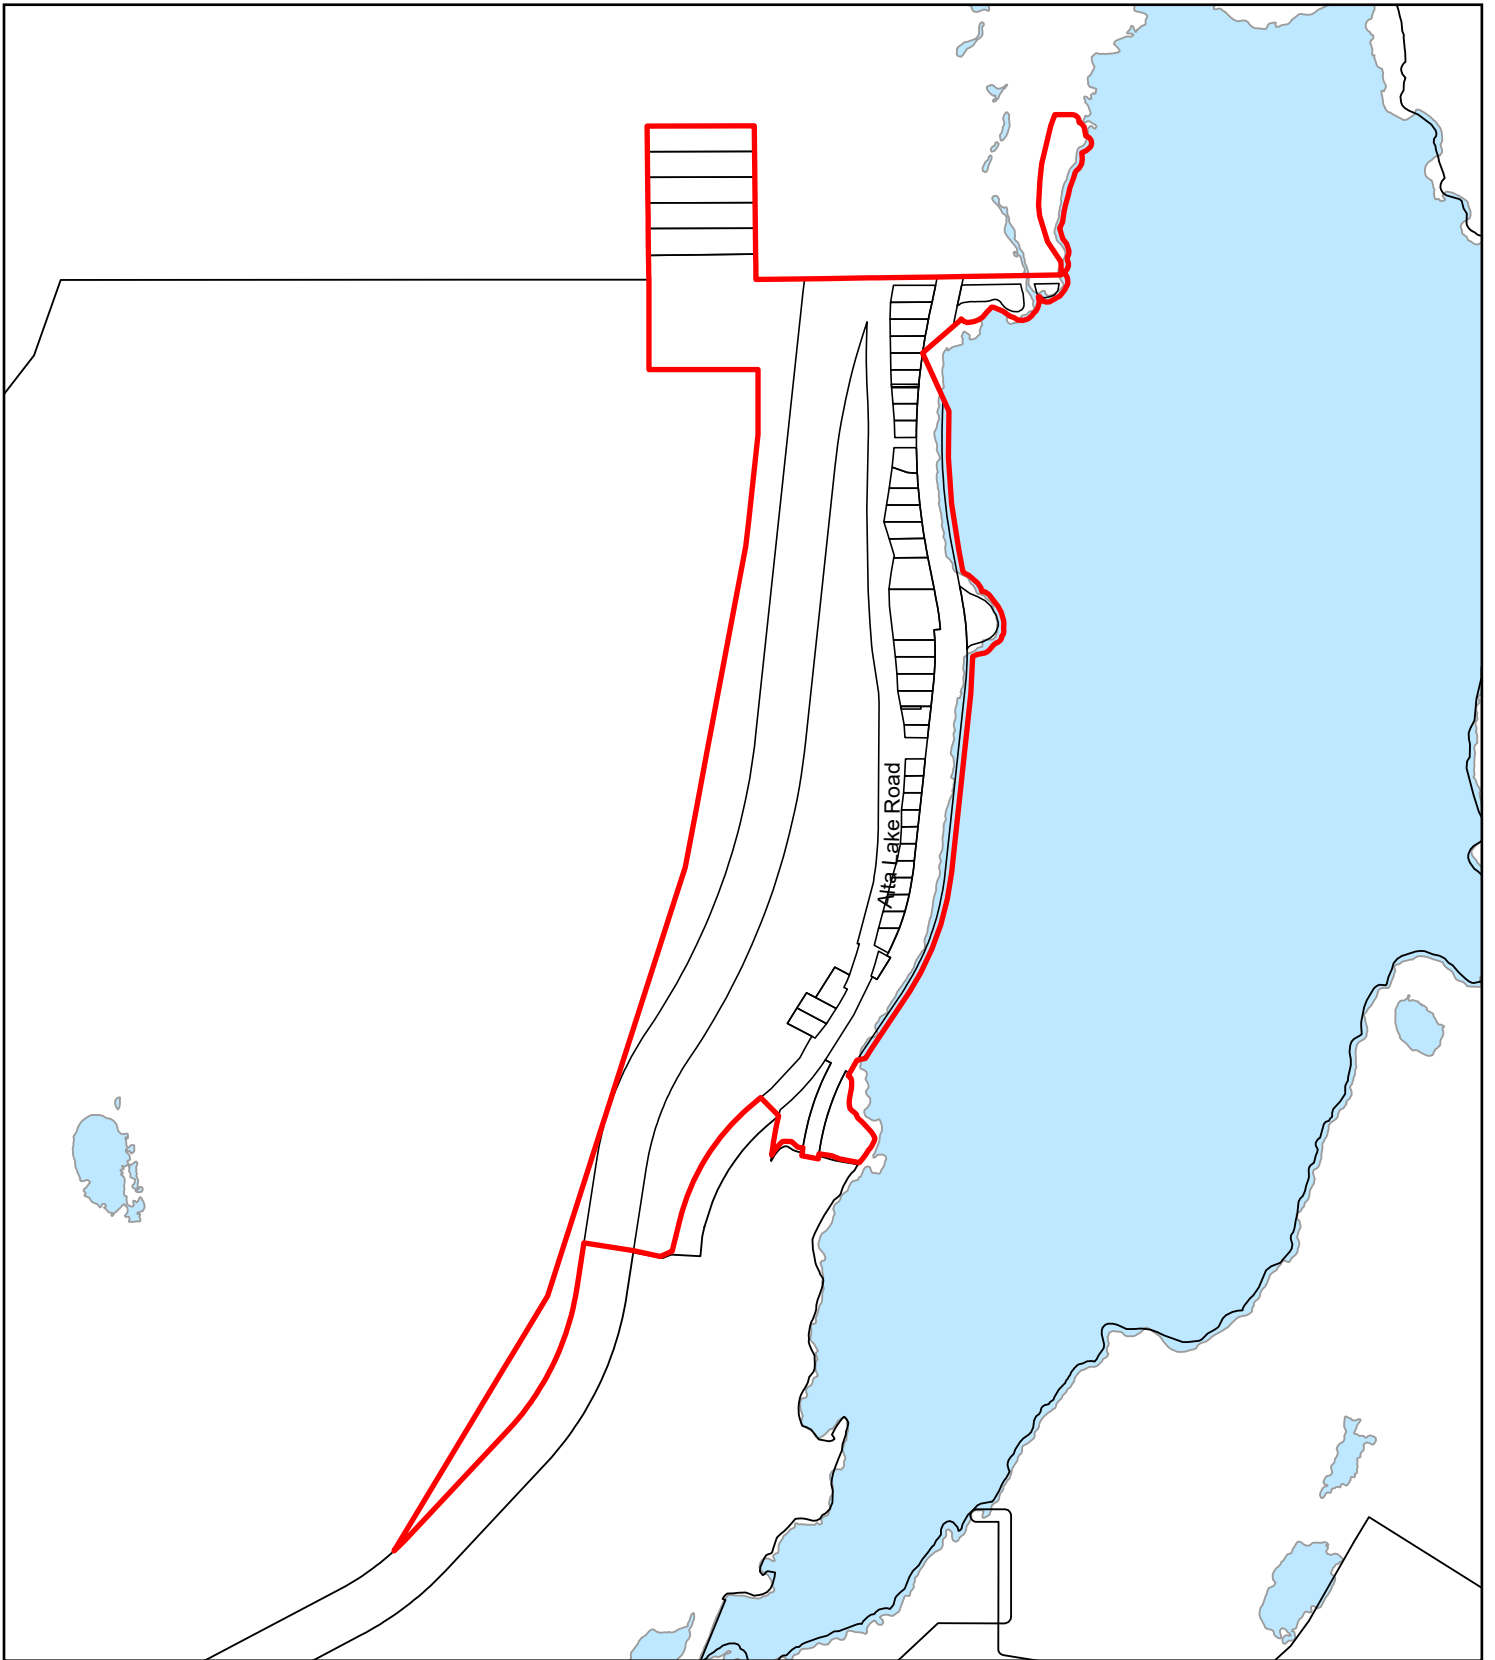

RMOW Neighbourhoods

WHISTLER

**ALPINE MEADOWS
NORTH**

**ALPINE MEADOWS
SOUTH**

ALTA LAKE STATION

ALTA VISTA

**BAYSHORES &
MILLAR'S POND**

**BLACKCOMB
BENCHLANDS NORTH**

**BLACKCOMB
BENCHLANDS SOUTH**

BLUEBERRY HILL

**BRIO & SUNRIDGE
PLATEAU**

CHEAKAMUS CROSSING

EMERALD ESTATES

FUNCTION JUNCTION

KADENWOOD

NESTERS CROSSING

**NESTERS, WHITE
GOLD, & SPRUCE
GROVE**

NICKLAUS NORTH

NITA LAKE ESTATES

**RAINBOW & BAXTER
CREEK**

RAINBOW PARK

SPRING CREEK

STONEBRIDGE

TWIN LAKES