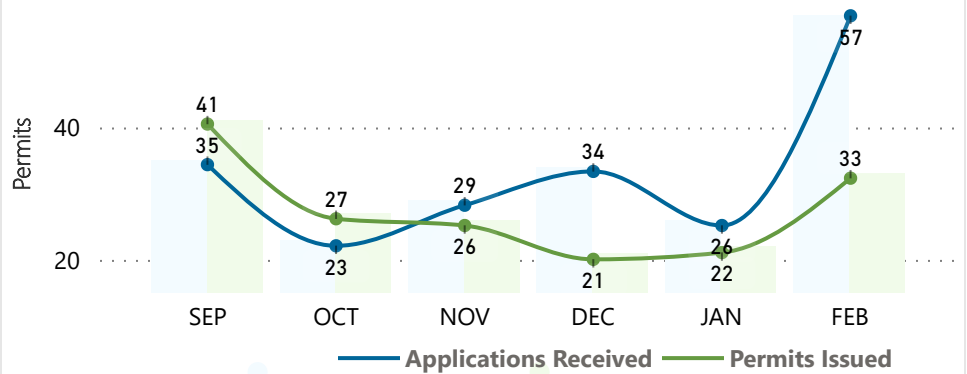

Permits Issued 6 Month Retro Trend