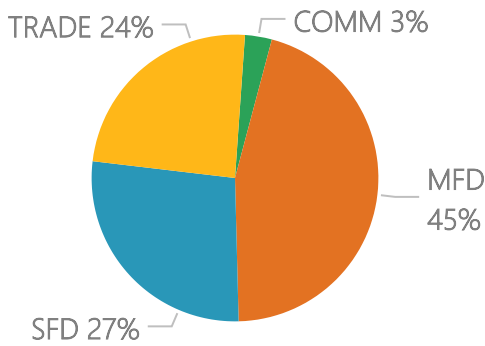

Building Permits

PERMIT TYPE	FEB 2024		FEB 2023	
	APPLICATIONS RECEIVED	PERMITS ISSUED	APPLICATIONS RECEIVED	PERMITS ISSUED
SINGLE FAMILY RESIDENTIAL (SFD)	5	9	10	2
MULTI FAMILY RESIDENTIAL (MFD)	29	15	15	5
AUX RESIDENTIAL DWELLING UNIT (ARDU)	0	0	0	0
COMMERCIAL (COMM)	5	1	6	3
TRADE AND OTHER (TRADE)	18	8	12	3
Total	57	33	43	13

Permits Issued By Type