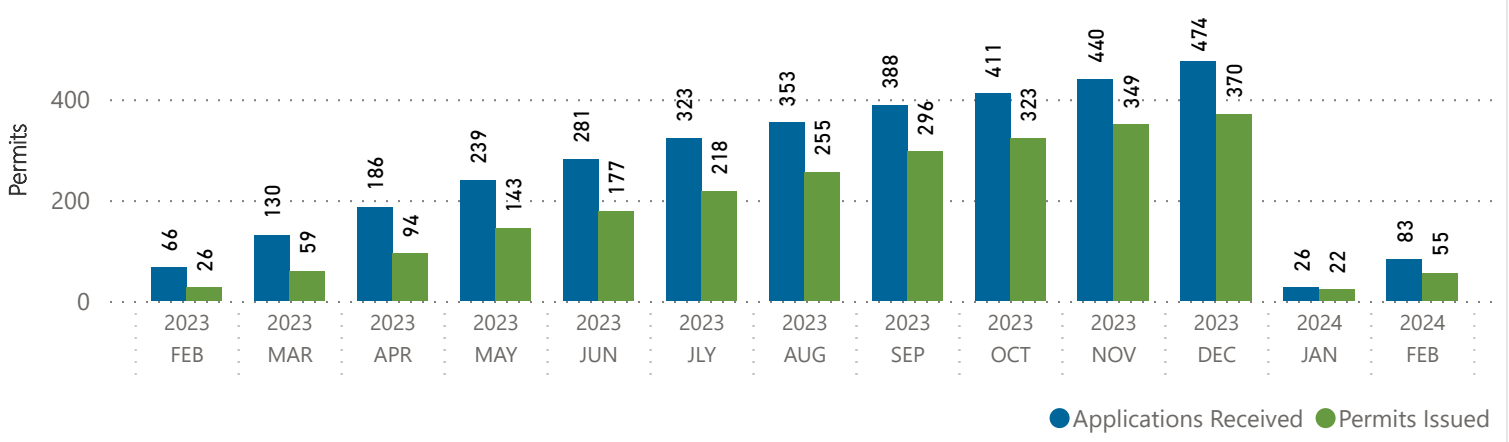

Building Permits

PERMIT TYPE	FEB 2024		FEB 2023	
	APPLICATIONS RECEIVED	PERMITS ISSUED	APPLICATIONS RECEIVED	PERMITS ISSUED
SINGLE FAMILY RESIDENTIAL (SFD)	5	9	10	2
MULTI FAMILY RESIDENTIAL (MFD)	29	15	15	5
AUX RESIDENTIAL DWELLING UNIT (ARDU)	0	0	0	0
COMMERCIAL (COMM)	5	1	6	3
TRADE AND OTHER (TRADE)	18	8	12	3
Total	57	33	43	13

Permits Issued By Type

Permits Issued 6 Month Retro Trend

Year To Date Retro

Trade and Other Permits

PERMIT TYPE	FEB 2024		FEB 2023	
	APPLICATIONS RECEIVED	PERMITS ISSUED	APPLICATIONS RECEIVED	PERMITS ISSUED
STANDALONE PLUMBING	1	1	4	0
DISTRICT ENERGY DISCONNECTION	0	0	0	0
HEAT PUMP	0	0	0	0
DEMOLITION	16	7	5	2
OTHER	1	0	3	1
	18	8	12	3