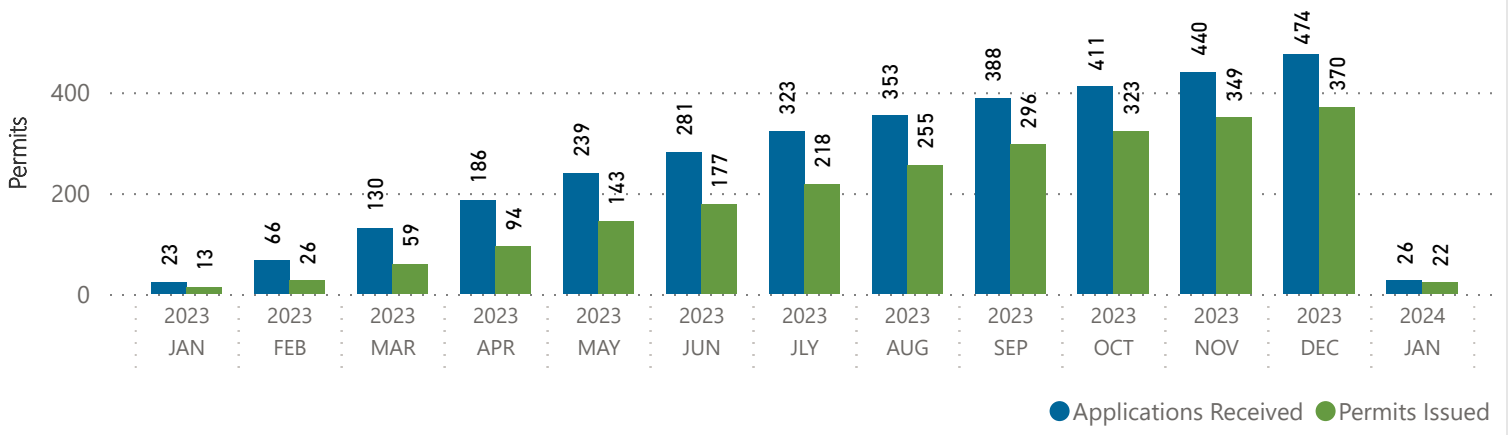

Building Permits

PERMIT TYPE	JAN 2024		JAN 2023	
	APPLICATIONS RECEIVED	PERMITS ISSUED	APPLICATIONS RECEIVED	PERMITS ISSUED
SINGLE FAMILY RESIDENTIAL (SFD)	4	6	7	3
MULTI FAMILY RESIDENTIAL (MFD)	10	10	7	4
AUX RESIDENTIAL DWELLING UNIT (ARDU)	0	0	0	0
COMMERCIAL (COMM)	4	2	3	4
TRADE AND OTHER (TRADE)	8	4	6	2
Total	26	22	23	13

Permits Issued By Type

Permits Issued 6 Month Retro Trend

Year To Date Retro

Trade and Other Permits

PERMIT TYPE	JAN 2024		JAN 2023	
	APPLICATIONS RECEIVED	PERMITS ISSUED	APPLICATIONS RECEIVED	PERMITS ISSUED
STANDALONE PLUMBING	1	0	1	1
DISTRICT ENERGY DISCONNECTION	1	1	1	0
HEAT PUMP	0	0	0	0
DEMOLITION	6	3	3	1
OTHER	0	0	1	0
	8	4	6	2