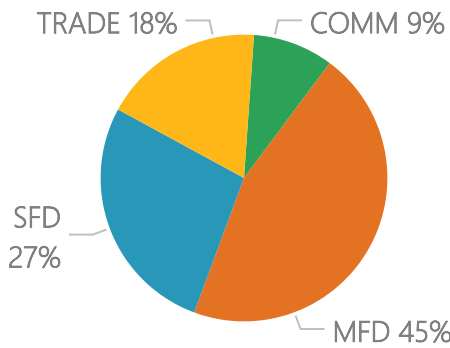

Building Permits

PERMIT TYPE	JAN 2024		JAN 2023	
	APPLICATIONS RECEIVED	PERMITS ISSUED	APPLICATIONS RECEIVED	PERMITS ISSUED
SINGLE FAMILY RESIDENTIAL (SFD)	4	6	7	3
MULTI FAMILY RESIDENTIAL (MFD)	10	10	7	4
AUX RESIDENTIAL DWELLING UNIT (ARDU)	0	0	0	0
COMMERCIAL (COMM)	4	2	3	4
TRADE AND OTHER (TRADE)	8	4	6	2
Total	26	22	23	13

Permits Issued By Type