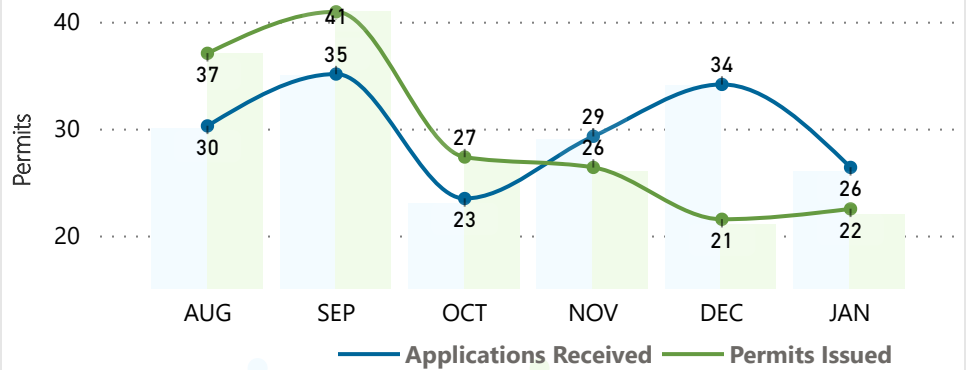

Building Permits

PERMIT TYPE	JAN 2024		JAN 2023	
	APPLICATIONS RECEIVED	PERMITS ISSUED	APPLICATIONS RECEIVED	PERMITS ISSUED
SINGLE FAMILY RESIDENTIAL (SFD)	4	6	7	3
MULTI FAMILY RESIDENTIAL (MFD)	10	10	7	4
AUX RESIDENTIAL DWELLING UNIT (ARDU)	0	0	0	0
COMMERCIAL (COMM)	4	2	3	4
TRADE AND OTHER (TRADE)	8	4	6	2
Total	26	22	23	13

Permits Issued By Type

Permits Issued 6 Month Retro Trend

Year To Date Retro

Trade and Other Permits

PERMIT TYPE	JAN 2024		JAN 2023	
	APPLICATIONS RECEIVED	PERMITS ISSUED	APPLICATIONS RECEIVED	PERMITS ISSUED
STANDALONE PLUMBING	1	0	1	1
DISTRICT ENERGY DISCONNECTION	1	1	1	0
HEAT PUMP	0	0	0	0
DEMOLITION	6	3	3	1
OTHER	0	0	1	0
	8	4	6	2