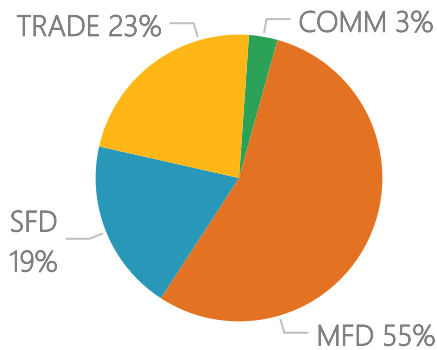

Building Permits

PERMIT TYPE	MAR 2024		MAR 2023	
	APPLICATIONS RECEIVED	PERMITS ISSUED	APPLICATIONS RECEIVED	PERMITS ISSUED
SINGLE FAMILY RESIDENTIAL (SFD)	11	6	17	7
MULTI FAMILY RESIDENTIAL (MFD)	11	17	21	8
AUX RESIDENTIAL DWELLING UNIT (ARDU)	0	0	0	0
COMMERCIAL (COMM)	6	1	1	4
TRADE AND OTHER (TRADE)	15	7	25	14
Total	43	31	64	33

Permits Issued By Type