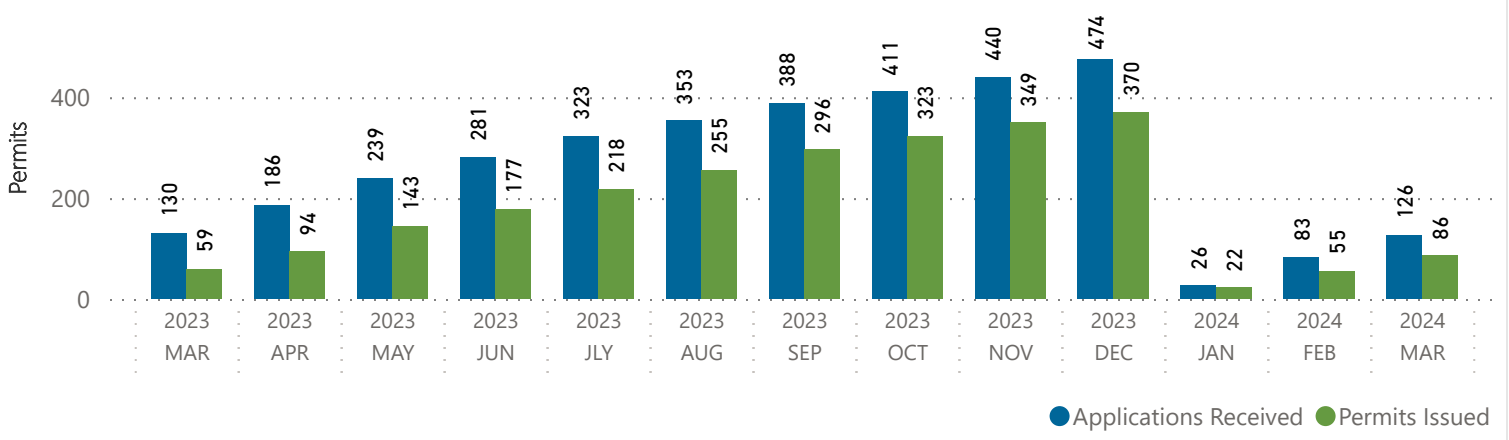

Building Permits

PERMIT TYPE	MAR 2024		MAR 2023	
	APPLICATIONS RECEIVED	PERMITS ISSUED	APPLICATIONS RECEIVED	PERMITS ISSUED
SINGLE FAMILY RESIDENTIAL (SFD)	11	6	17	7
MULTI FAMILY RESIDENTIAL (MFD)	11	17	21	8
AUX RESIDENTIAL DWELLING UNIT (ARDU)	0	0	0	0
COMMERCIAL (COMM)	6	1	1	4
TRADE AND OTHER (TRADE)	15	7	25	14
Total	43	31	64	33

Permits Issued By Type

Permits Issued 6 Month Retro Trend

Year To Date Retro

Trade and Other Permits

PERMIT TYPE	MAR 2024		MAR 2023	
	APPLICATIONS RECEIVED	PERMITS ISSUED	APPLICATIONS RECEIVED	PERMITS ISSUED
STANDALONE PLUMBING	2	1	3	5
DISTRICT ENERGY DISCONNECTION	3	1	1	1
HEAT PUMP	0	0	0	0
DEMOLITION	8	5	15	6
OTHER	2	0	6	2
	15	7	25	14