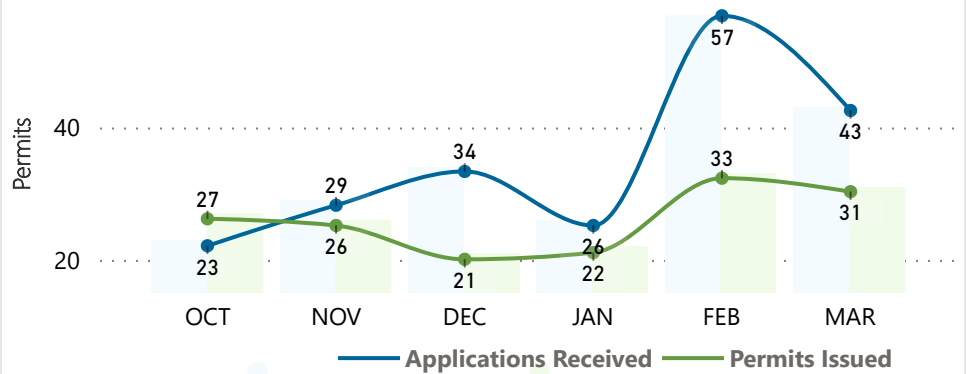

Permits Issued 6 Month Retro Trend