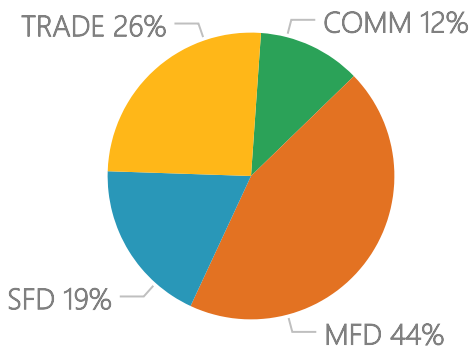

Building Permits

PERMIT TYPE	MAY 2024		MAY 2023	
	APPLICATIONS RECEIVED	PERMITS ISSUED	APPLICATIONS RECEIVED	PERMITS ISSUED
SINGLE FAMILY RESIDENTIAL (SFD)	4	8	8	15
MULTI FAMILY RESIDENTIAL (MFD)	18	19	14	14
AUX RESIDENTIAL DWELLING UNIT (ARDU)	0	0	0	0
COMMERCIAL (COMM)	6	5	3	3
TRADE AND OTHER (TRADE)	15	11	28	17
Total	43	43	53	49

Permits Issued By Type