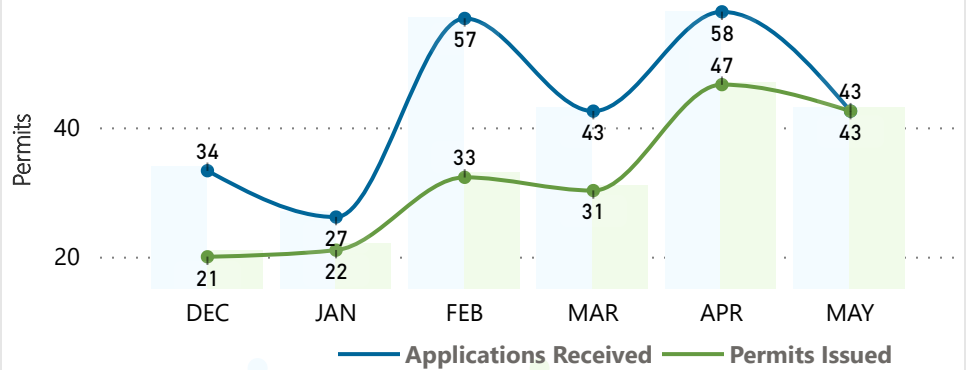

Building Permits

PERMIT TYPE	MAY 2024		MAY 2023	
	APPLICATIONS RECEIVED	PERMITS ISSUED	APPLICATIONS RECEIVED	PERMITS ISSUED
SINGLE FAMILY RESIDENTIAL (SFD)	4	8	8	15
MULTI FAMILY RESIDENTIAL (MFD)	18	19	14	14
AUX RESIDENTIAL DWELLING UNIT (ARDU)	0	0	0	0
COMMERCIAL (COMM)	6	5	3	3
TRADE AND OTHER (TRADE)	15	11	28	17
Total	43	43	53	49

Permits Issued By Type

Permits Issued 6 Month Retro Trend

Year To Date Retro

Trade and Other Permits

PERMIT TYPE	MAY 2024		MAY 2023	
	APPLICATIONS RECEIVED	PERMITS ISSUED	APPLICATIONS RECEIVED	PERMITS ISSUED
STANDALONE PLUMBING	0	0	2	4
DISTRICT ENERGY DISCONNECTION	0	0	0	0
HEAT PUMP	0	0	0	0
DEMOLITION	13	10	21	12
OTHER	2	1	5	1
	15	11	28	17