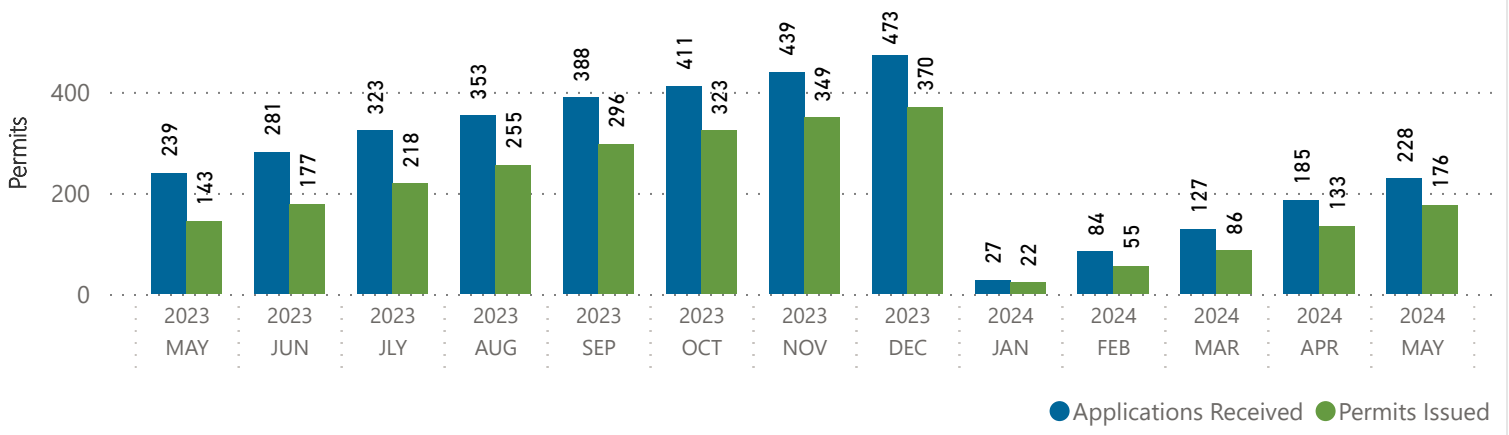

Building Permits

PERMIT TYPE	MAY 2024		MAY 2023	
	APPLICATIONS RECEIVED	PERMITS ISSUED	APPLICATIONS RECEIVED	PERMITS ISSUED
SINGLE FAMILY RESIDENTIAL (SFD)	4	8	8	15
MULTI FAMILY RESIDENTIAL (MFD)	18	19	14	14
AUX RESIDENTIAL DWELLING UNIT (ARDU)	0	0	0	0
COMMERCIAL (COMM)	6	5	3	3
TRADE AND OTHER (TRADE)	15	11	28	17
Total	43	43	53	49

Permits Issued By Type

Permits Issued 6 Month Retro Trend

Year To Date Retro

Trade and Other Permits

PERMIT TYPE	MAY 2024		MAY 2023	
	APPLICATIONS RECEIVED	PERMITS ISSUED	APPLICATIONS RECEIVED	PERMITS ISSUED
STANDALONE PLUMBING	0	0	2	4
DISTRICT ENERGY DISCONNECTION	0	0	0	0
HEAT PUMP	0	0	0	0
DEMOLITION	13	10	21	12
OTHER	2	1	5	1
	15	11	28	17