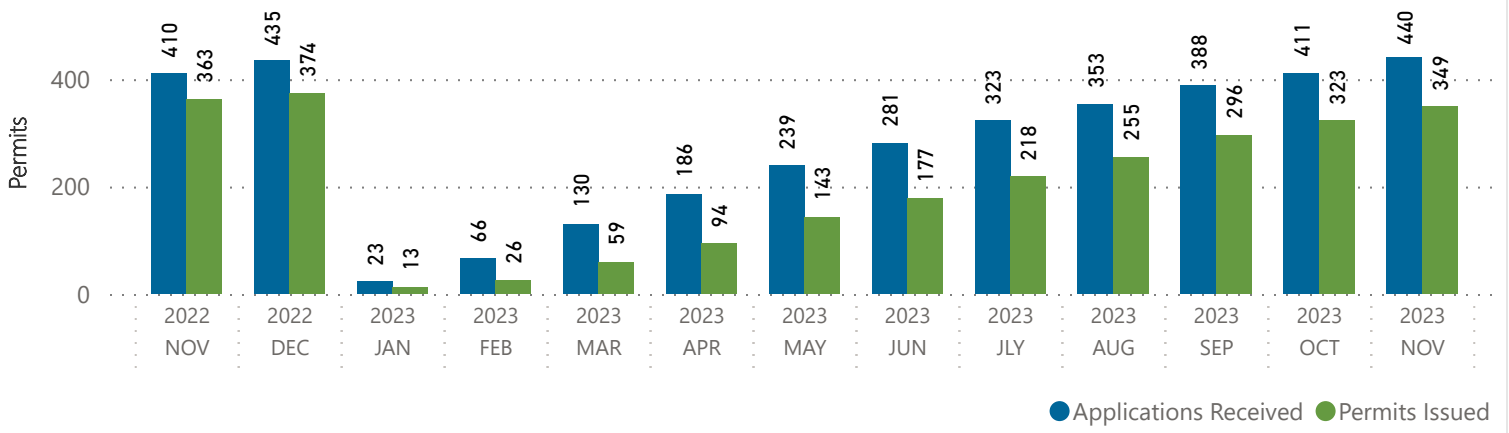

Building Permits

PERMIT TYPE	NOV 2023		NOV 2022	
	APPLICATIONS RECEIVED	PERMITS ISSUED	APPLICATIONS RECEIVED	PERMITS ISSUED
SINGLE FAMILY RESIDENTIAL (SFD)	9	4	7	3
MULTI FAMILY RESIDENTIAL (MFD)	7	9	19	3
AUX RESIDENTIAL DWELLING UNIT (ARDU)	0	0	0	0
COMMERCIAL (COMM)	9	8	3	1
TRADE AND OTHER (TRADE)	4	5	5	11
Total	29	26	34	18

Permits Issued By Type

Permits Issued 6 Month Retro Trend

Year To Date Retro

Trade and Other Permits

PERMIT TYPE	NOV 2023		NOV 2022	
	APPLICATIONS RECEIVED	PERMITS ISSUED	APPLICATIONS RECEIVED	PERMITS ISSUED
STANDALONE PLUMBING	0	0	1	8
DISTRICT ENERGY DISCONNECTION	1	1	2	2
HEAT PUMP	0	0	0	0
DEMOLITION	2	4	2	0
OTHER	1	0	0	1
	4	5	5	11