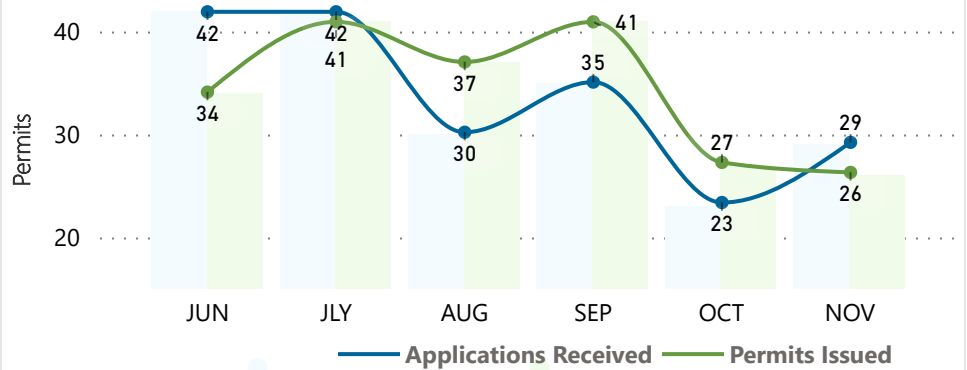

Building Permits

PERMIT TYPE	NOV 2023		NOV 2022	
	APPLICATIONS RECEIVED	PERMITS ISSUED	APPLICATIONS RECEIVED	PERMITS ISSUED
SINGLE FAMILY RESIDENTIAL (SFD)	9	4	7	3
MULTI FAMILY RESIDENTIAL (MFD)	7	9	19	3
AUX RESIDENTIAL DWELLING UNIT (ARDU)	0	0	0	0
COMMERCIAL (COMM)	9	8	3	1
TRADE AND OTHER (TRADE)	4	5	5	11
Total	29	26	34	18

Permits Issued By Type

Permits Issued 6 Month Retro Trend

Year To Date Retro

Trade and Other Permits

PERMIT TYPE	NOV 2023		NOV 2022	
	APPLICATIONS RECEIVED	PERMITS ISSUED	APPLICATIONS RECEIVED	PERMITS ISSUED
STANDALONE PLUMBING	0	0	1	8
DISTRICT ENERGY DISCONNECTION	1	1	2	2
HEAT PUMP	0	0	0	0
DEMOLITION	2	4	2	0
OTHER	1	0	0	1
	4	5	5	11