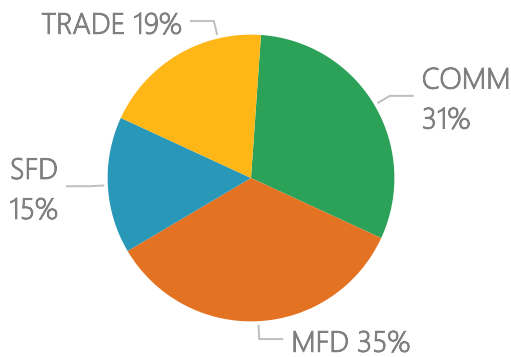

Building Permits

PERMIT TYPE	NOV 2023		NOV 2022	
	APPLICATIONS RECEIVED	PERMITS ISSUED	APPLICATIONS RECEIVED	PERMITS ISSUED
SINGLE FAMILY RESIDENTIAL (SFD)	9	4	7	3
MULTI FAMILY RESIDENTIAL (MFD)	7	9	19	3
AUX RESIDENTIAL DWELLING UNIT (ARDU)	0	0	0	0
COMMERCIAL (COMM)	9	8	3	1
TRADE AND OTHER (TRADE)	4	5	5	11
Total	29	26	34	18

Permits Issued By Type